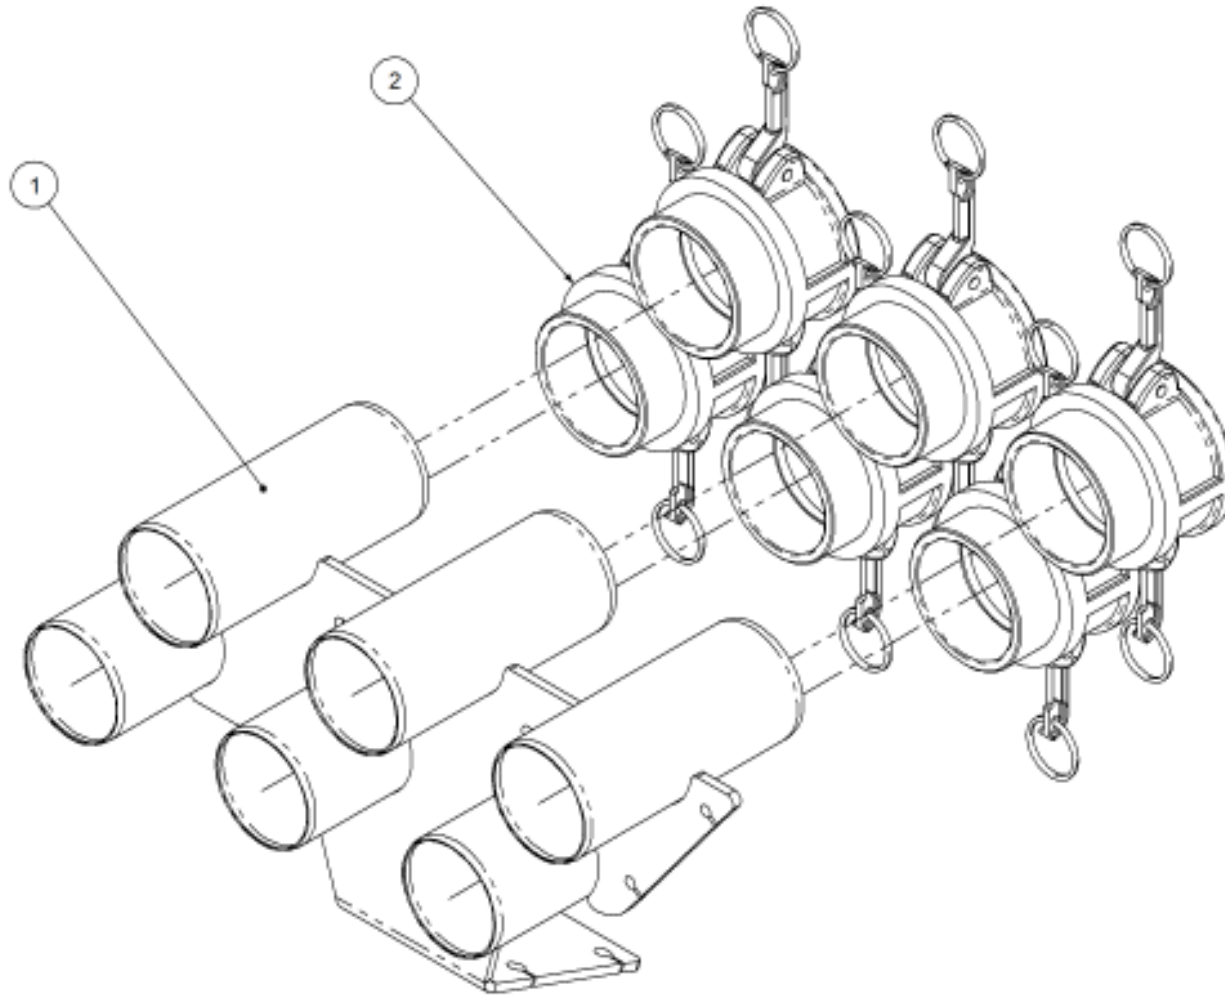

P/N 214602026

Breakaway & Coupling Assy

Key	Part Number	Description	Qty
1	214602027	Breakaway Mount	1
2	108000176	Coupling - 3" Female	6

Key	Part Number	Description	Qty