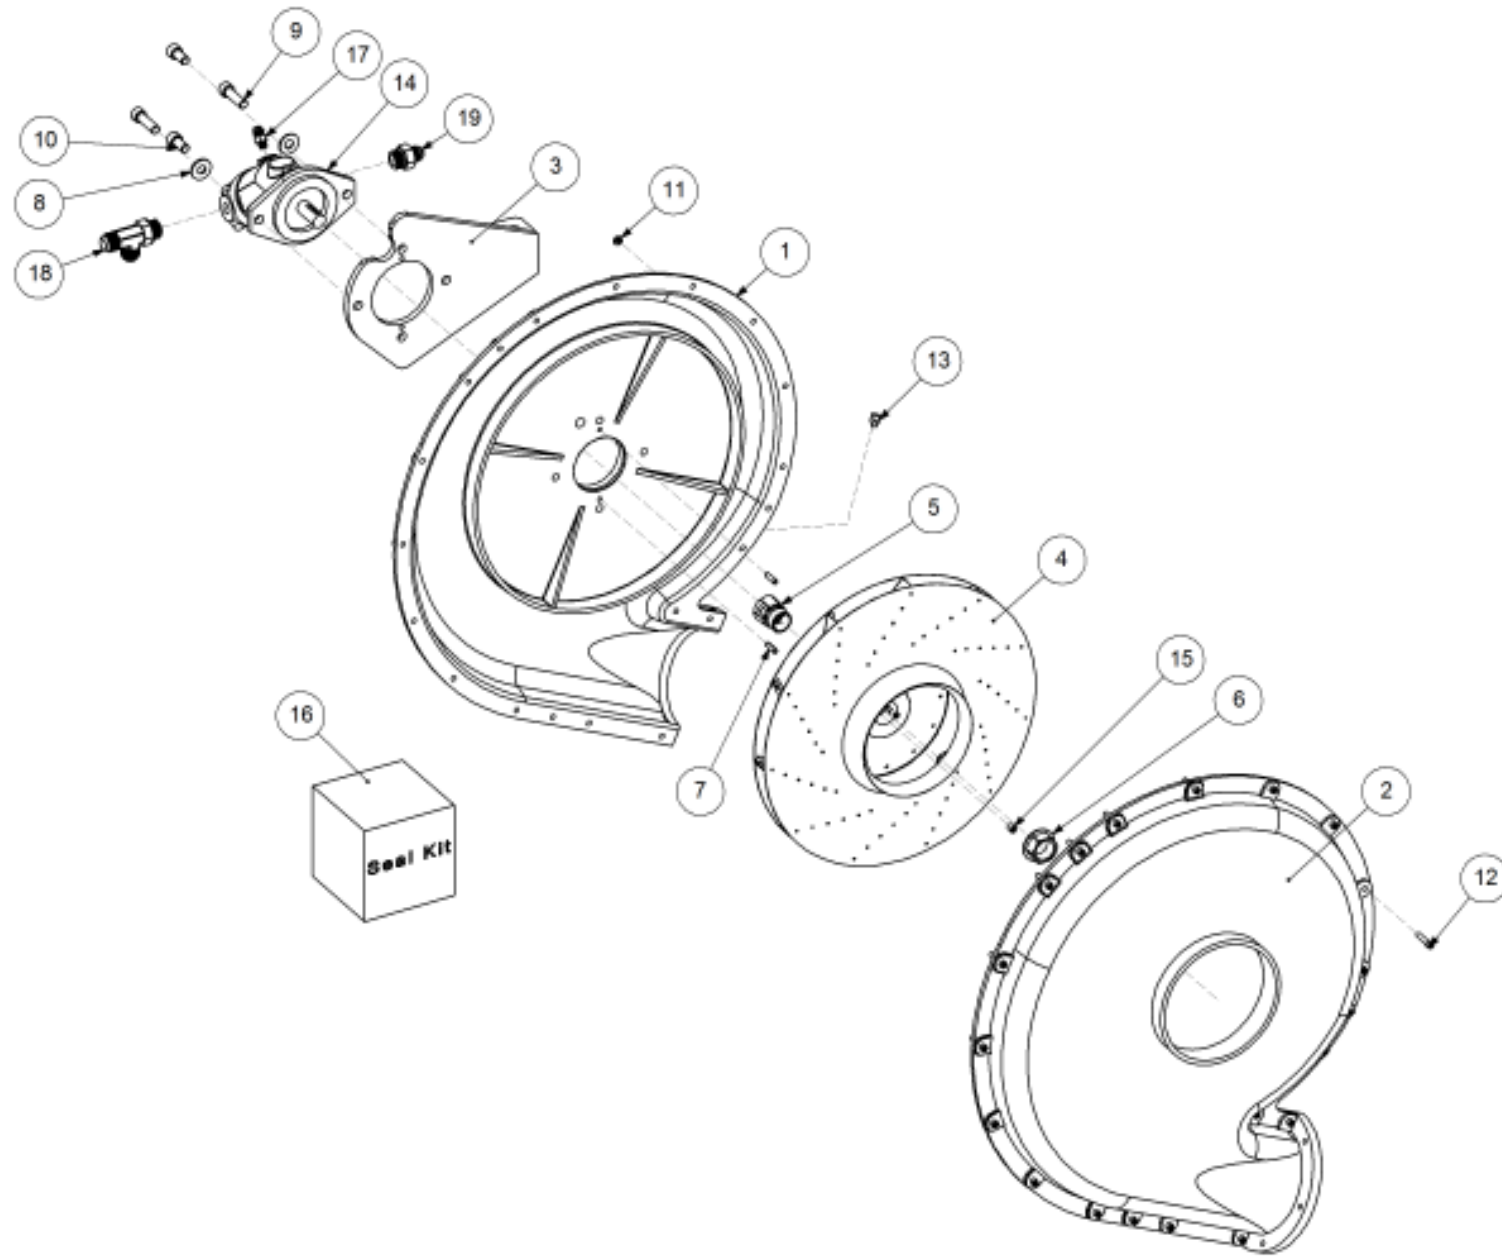

P/N 251902000 Blower - Rexroth

Key	Part Number	Description	Qty
1	259000006	Blower Housing - Drive Side	1
2	259000003	Blower Housing - Intake Side	1
3	259000021	Blower Mount	1
4	259000010	Blower Impeller	1
5	259000032	Blower Taper Bush - 20mm	1
6	259000030	Blower Taper Bush Nut	1
7	090106025	Roll Pin 1/4" x 1"	2
8	035113250	Flat Washer 1/2" ID	2
9	010113045	Cap Screw 1/2" UNC x 1-3/4"	2
10	010113025	Cap Screw 1/2" UNC x 1"	2
11	030130061	Nut 1/4" UNC Nyloc	20
12	010106032	Cap Screw 1/4" UNC x 1-1/4"	20
13	110110618	Fitting - Connector 1/8" BspM x 6mm Hose	1
14	259000052	Hydraulic Motor - Rexroth	1
15	013121012	Grub Screw 3/8" UNC x 1/2" (Oval)	2
16	158823508	Seal Kit suits Rexroth	1
17	1526F5OX-S	Fitting - Connector 9/16" JicM x 9/16" UnoM	1
18	15212R5OX-S	Fitting - Tee 1-1/16" JicM x 1-1/16" JicM x 1-1/16" UnoM	1
19	15210-12F5OX-S	Fitting - Connector 7/8" JicM x 1-1/16" UnoM	1

Key	Part Number	Description	Qty