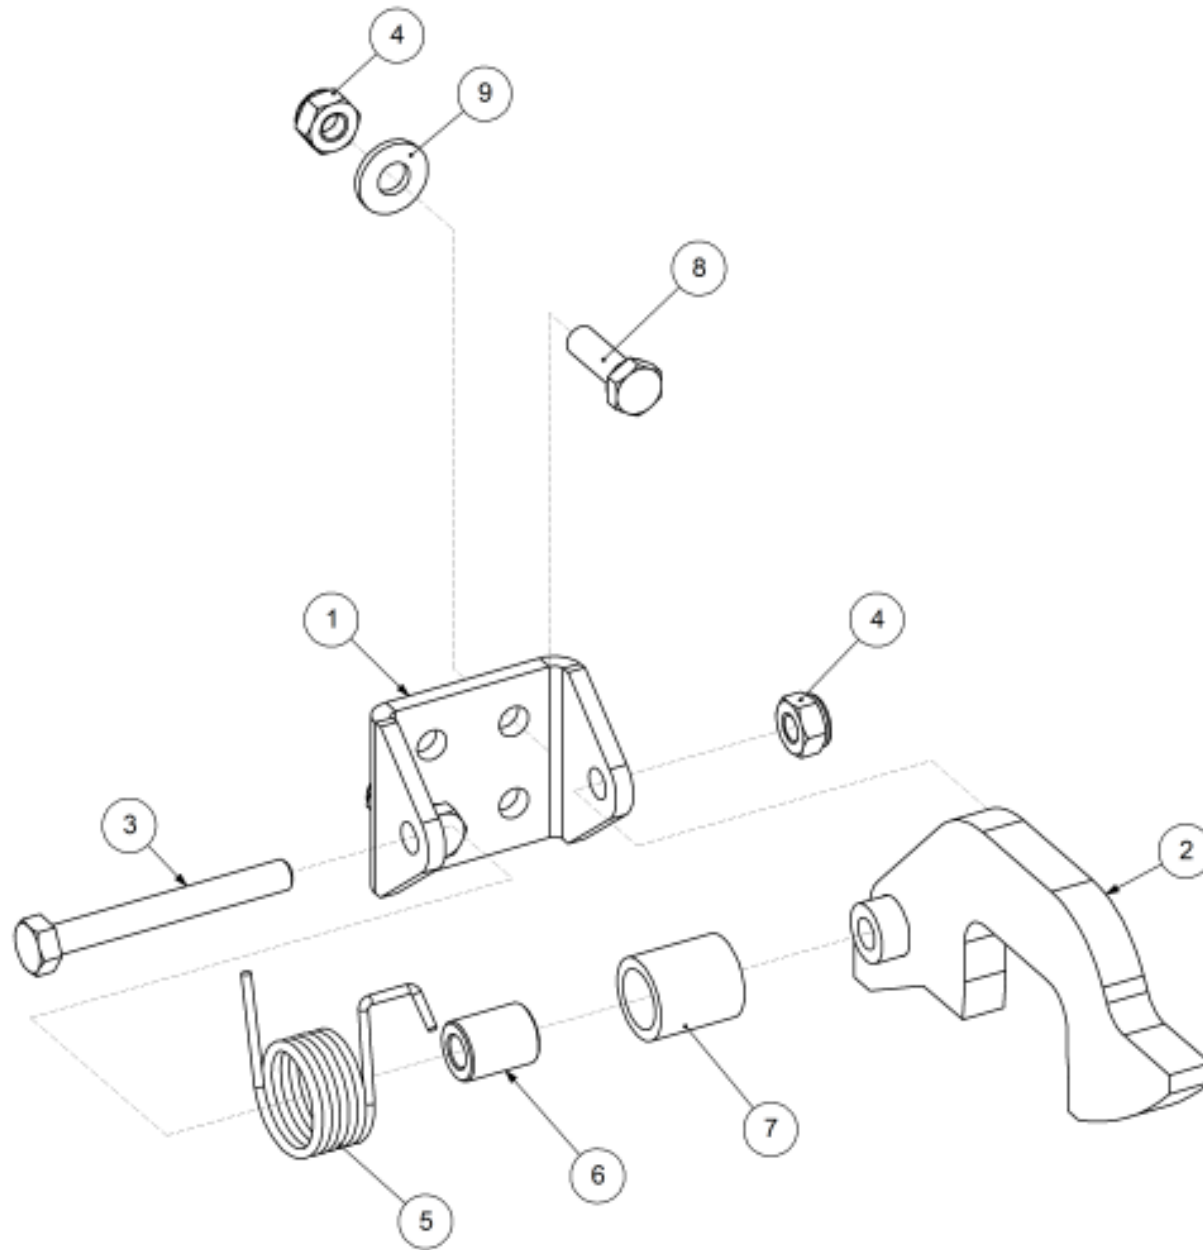

P/N 260902180 Auger Latch - RH

P/N 260902180 Auger Latch - RH

Key	Part Number	Description	Qty
1	260902166	Latch Bracket	1
2	260902181	Latch	1
3	050080708	Bolt Hex Hd M8 x 70	1
4	080120800	Nut M8 Nyloc	3
5	124325060	Spring - Torsion 1" ID - RH	1
6	260902183	Spacer	1
7	260902184	Bush	1
8	050080258	Bolt Hex Hd M8 x 25	2
9	085108000	Flat Washer 8 ID	2

Key	Part Number	Description	Qty