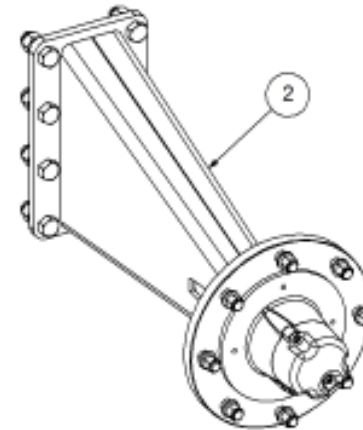

P/N 248600000

Axle Hub & Stub Kit - 3.5T (8 stud) x 3.0m

Key	Part Number	Description	Qty
1	242600000	Axle Hub & Stub - Drive - 3.5T (8 stud) x 3.0m	1
2	243600000	Axle Hub & Stub - Lazy - 3.5T (8 stud) x 3.0m	1
3	000190638	Bolt Hex Hd 3/4" UNC x 2-1/2"	16
4	030130191	Nut 3/4" UNC Nyloc	16

Key	Part Number	Description	Qty