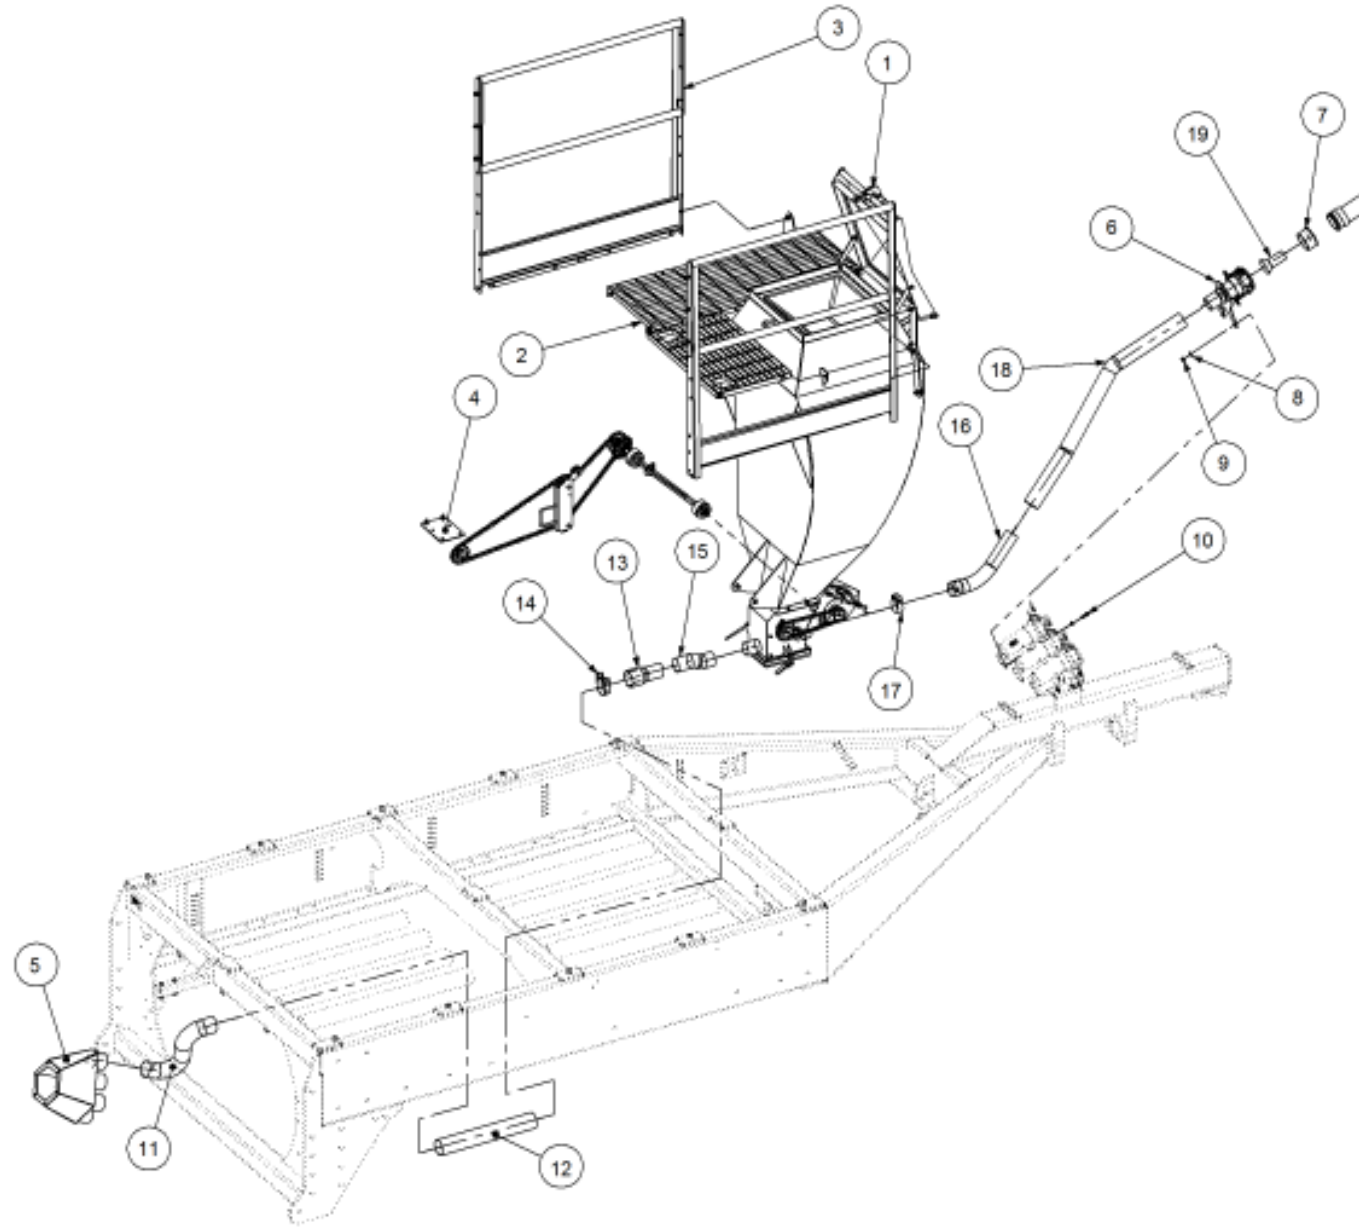

P/N 201400100 SSB Kit - 400L 1 Way Ground Drive

Key	Part Number	Description	Qty
1	201400250	SSB Sub Assembly - 400L 1 Way Ground Drive	1
2	201400215	SSB Walkway Kit - 400L	1
3	201400210	SSB Handrail Kit - 400L	1
4	290602800	Drive Kit - SSB 300L	1
5	259602009	Blower Outlet - 7 Outlet	1
6	214602051	Breakaway & Coupling Assembly	1
7	108000075	Plug - 3" Female	1
8	085110000	Flat Washer 10 ID	4
9	080121000	Nut M10 Nyloc	2
10	050100308	Bolt Hex Hd M10 x 30	2
11	109400076	Hose Ribbed Bore 76 Dia	1
12	109400076	Hose Ribbed Bore 76 Dia	1
13	208000075	Reducer 3" ID x 2-1/2" OD	1
14	100074079	Hose Clamp - Mikalor 74 - 79	1
15	109200064	Hose Ductaflex 63 Dia	1
16	193045212	Elbow 2-1/2" Dia	1
17	100064067	Hose Clamp - Mikalor 64 - 67	1
18	109600064	Hose Abrasive Resistant 64 Dia	1
19	208063044	Air Restrictor	1

Key	Part Number	Description	Qty