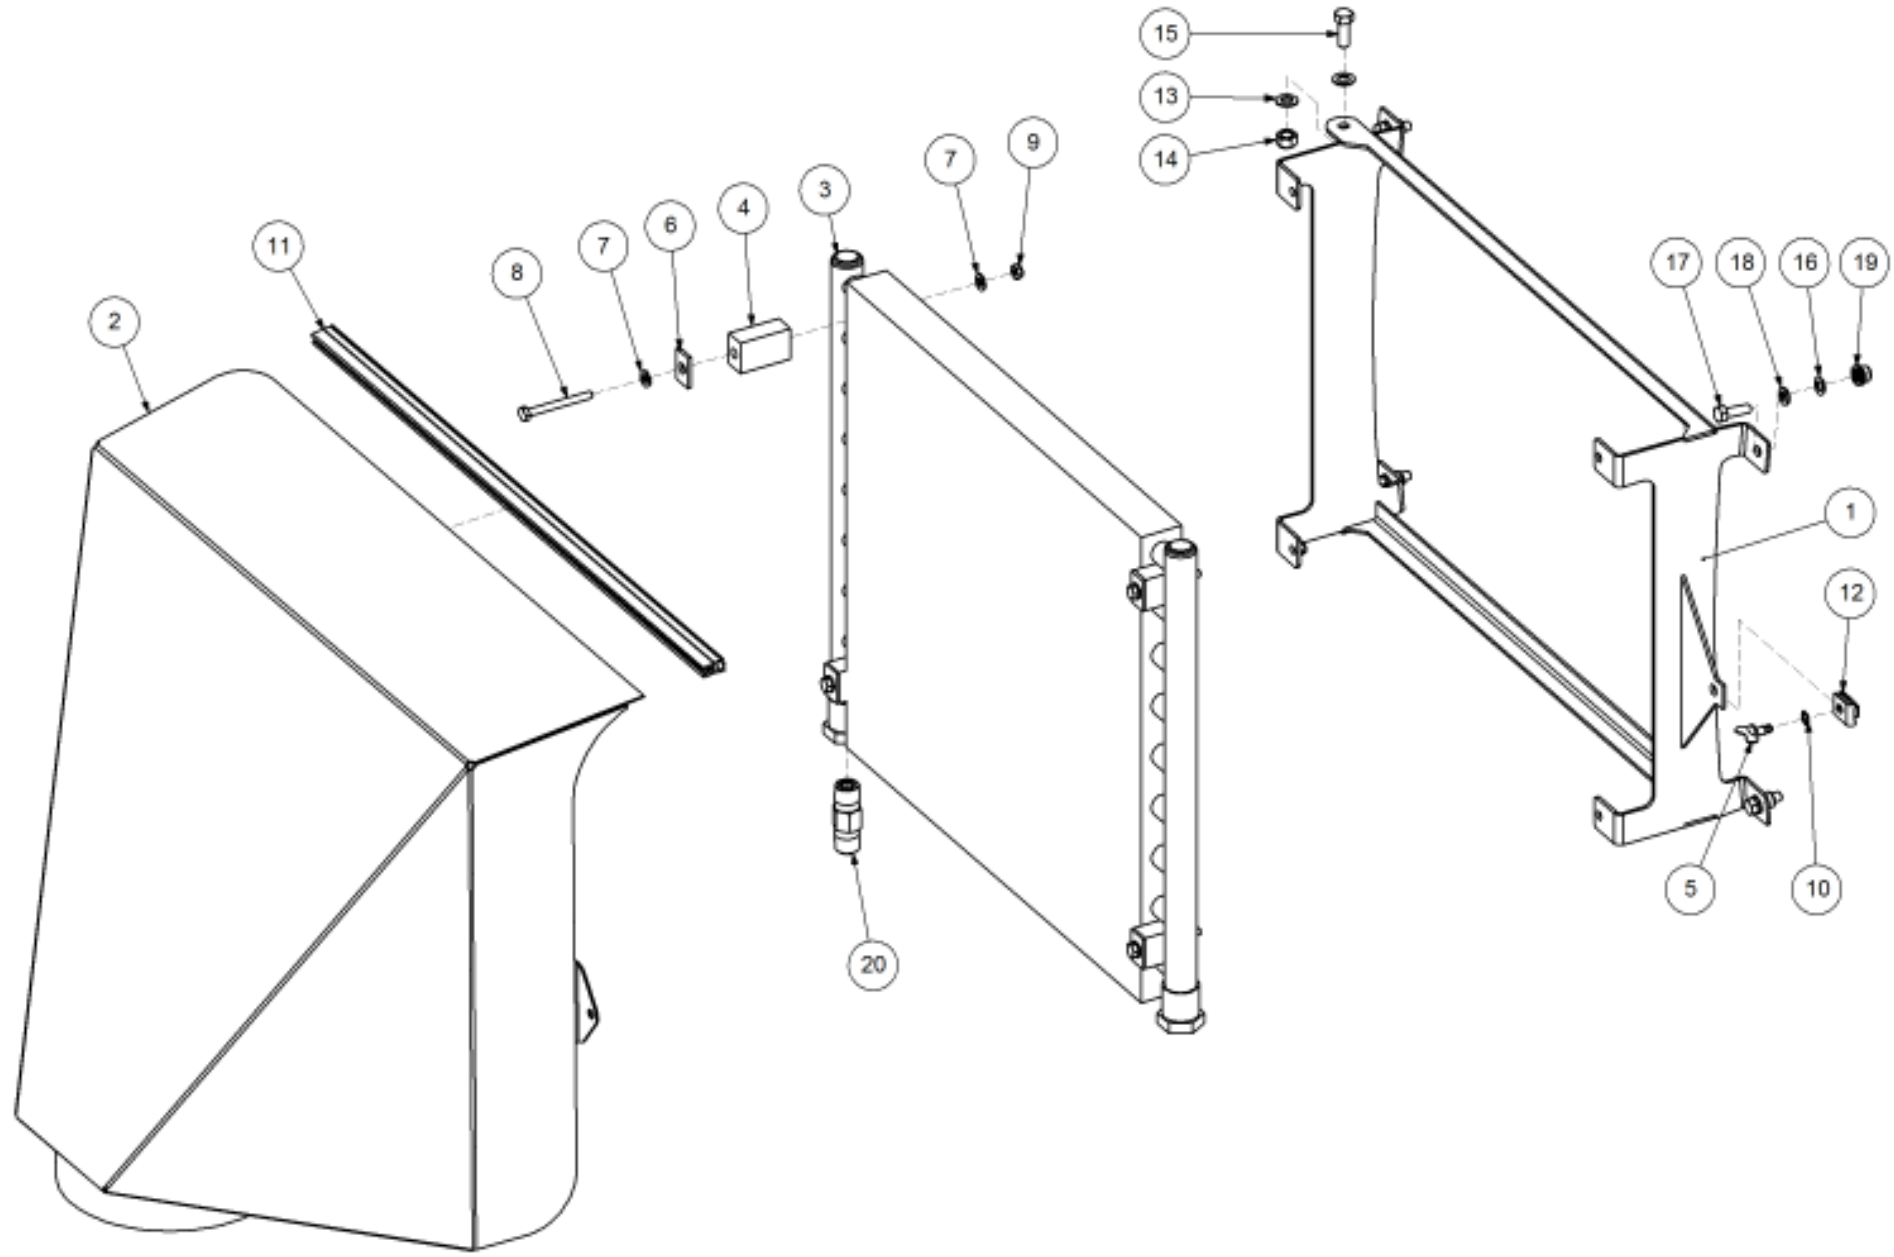

P/N 205600010 Cooler Assy

Key	Part Number	Description	Qty
1	205603001	Cooler Mount	1
2	205600001	Cooler Shroud	1
3	163109241	Oil Cooler	1
4	197203050	Rubber Cooler Mount	4
5	067852260	Wing Hd Stud -1/4 Turn Fastener	1
6	203154007	Spacer Washer	4
7	035106151	Flat Washer 1/4" ID	8
8	000060635	Bolt Hex Hd 1/4" UNC x 2-1/2"	4
9	030130061	Nut 1/4" UNC Nyloc	4
10	067853420	Retainer -1/4 Turn Fastener	1
11	205600006	Rubber Seal	1
12	067854101	Receptacle -1/4 Turn Fastener	1
13	035110191	Flat Washer 3/8" ID	4
14	030130101	Nut 3/8" UNC Nyloc	2
15	000100255	Bolt Hex Hd 3/8" UNC x 1"	2
16	035108161	Flat Washer 5/16" ID	4
17	000080255	Bolt Hex Hd 5/16" UNC x 1"	4
18	036108000	Spring Washer 5/16" ID	4
19	030170081	Nut 5/16" UNC Huck	4
20	200122350	Relief Valve	1

Key	Part Number	Description	Qty