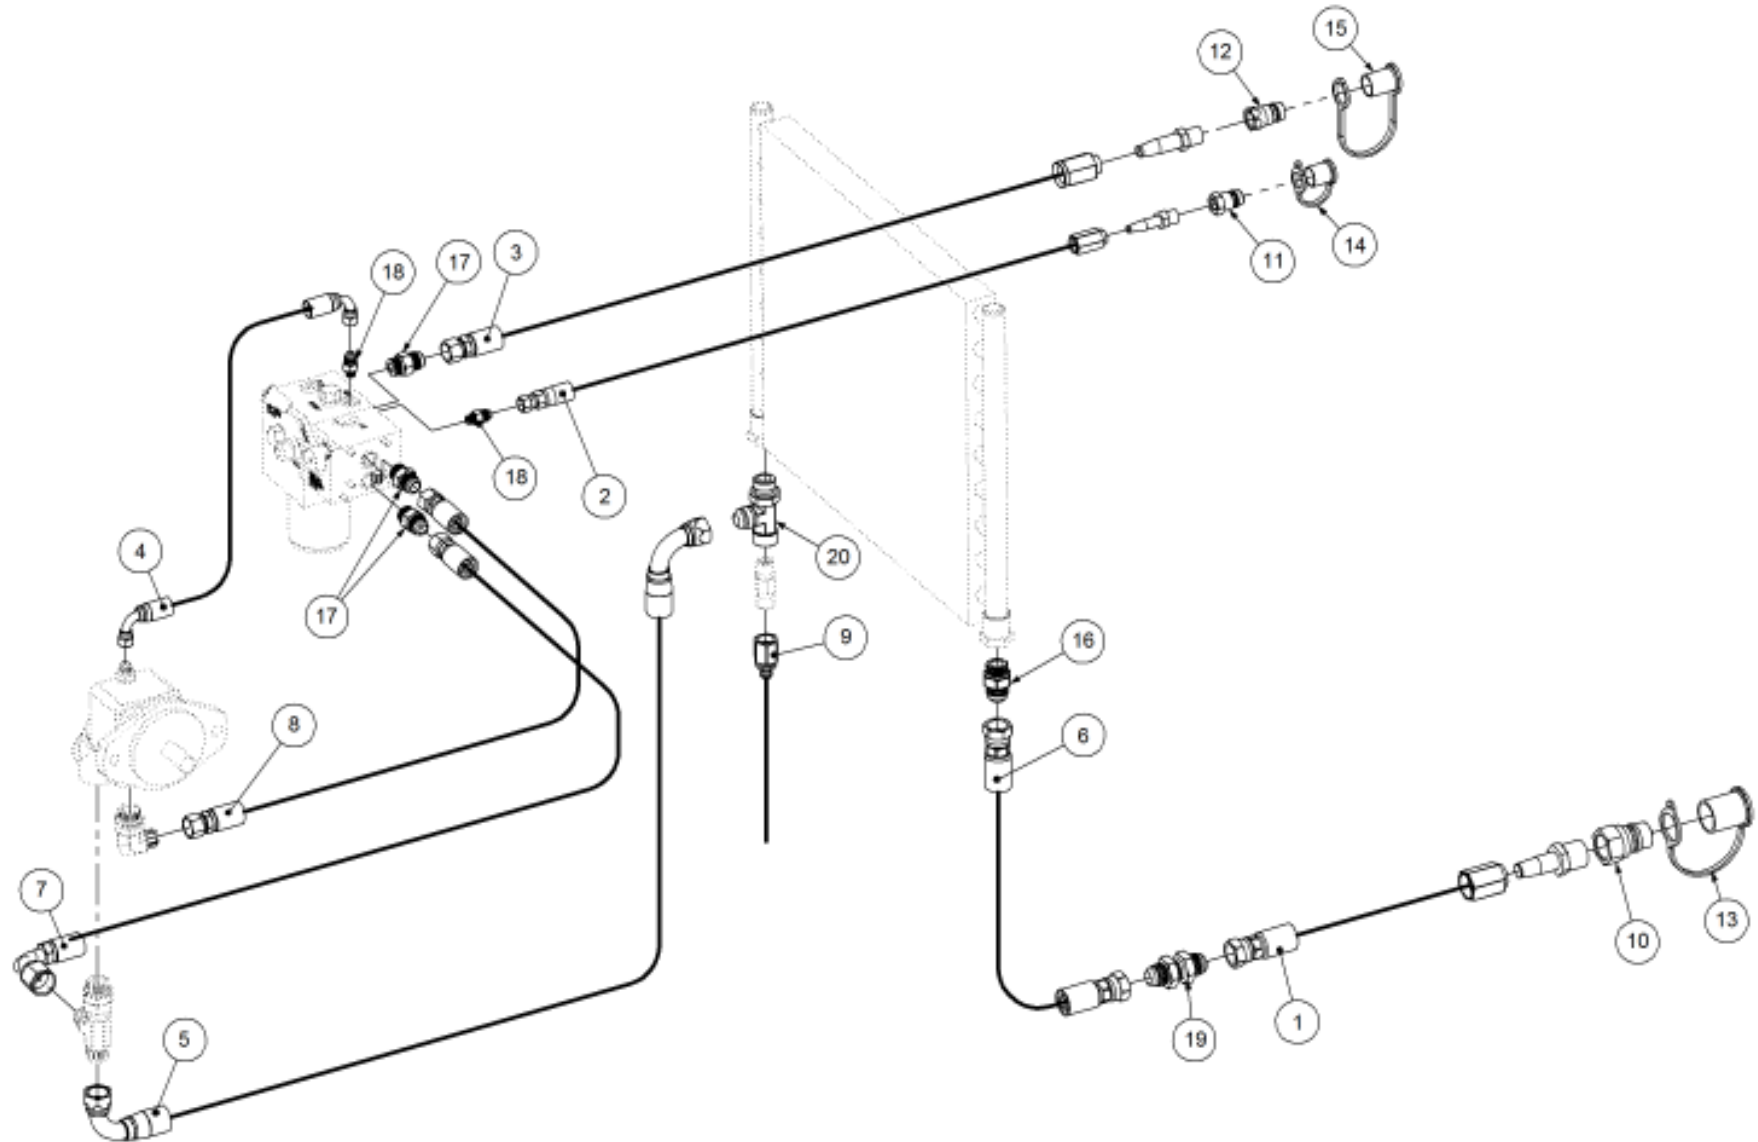

P/N 150000042 Hydraulic Hose & Fittings Kit

Key	Part Number	Description	Qty
1	150000047	Hyd Hose 3/4" SWB x 10389 Lg	1
2	150000039	Hyd Hose 3/8" SWB x 10369 Lg	1
3	150000037	Hyd Hose 5/8" DWB x 10383 Lg	1
4	150000051	Hyd Hose 3/8" SWB x 808 Lg	1
5	150000046	Hyd Hose 3/4" SWB x 1609 Lg	1
6	150000045	Hyd Hose 3/4" SWB x 1008 Lg	1
7	150000014	Hyd Hose 5/8" DWB x 729 Lg	1
8	150000007	Hyd Hose 5/8" DWB x 676 Lg	1
9	150000021	Hyd Hose 1/2" SFB x 1023 Lg	1
10	1524010-6PBSPP	Coupling Q/R Male - 1" BspF	1
11	1524010-3P	Coupling Q/R Male (poppet) - 3/8" NptF	1
12	1528010-4	Coupling Q/R Male - 1/2" NptF	1
13	1525209-6	Dust Cap - 1"	1
14	1525209-3M	Dust Cap - 3/8"	1
15	1525209-4M	Dust Cap - 1/2"	1
16	15212F5OX-S	Fitting - Connector 1-1/16" JicM x 1-1/16" UnoM	1
17	15210F5OX-S	Fitting - Connector 7/8" JicM x 7/8" UnoM	3
18	1526F5OX-S	Fitting - Connector 9/16" JicM x 9/16" UnoM	2
19	15212WTX-WLN-S	Fitting - Bulkhead 1-1/16" JicM	1
20	152JB7037	Fitting - Tee 1/2" BspF x 1-1/16" JicM x 1-1/16" UnoM	1

Key	Part Number	Description	Qty