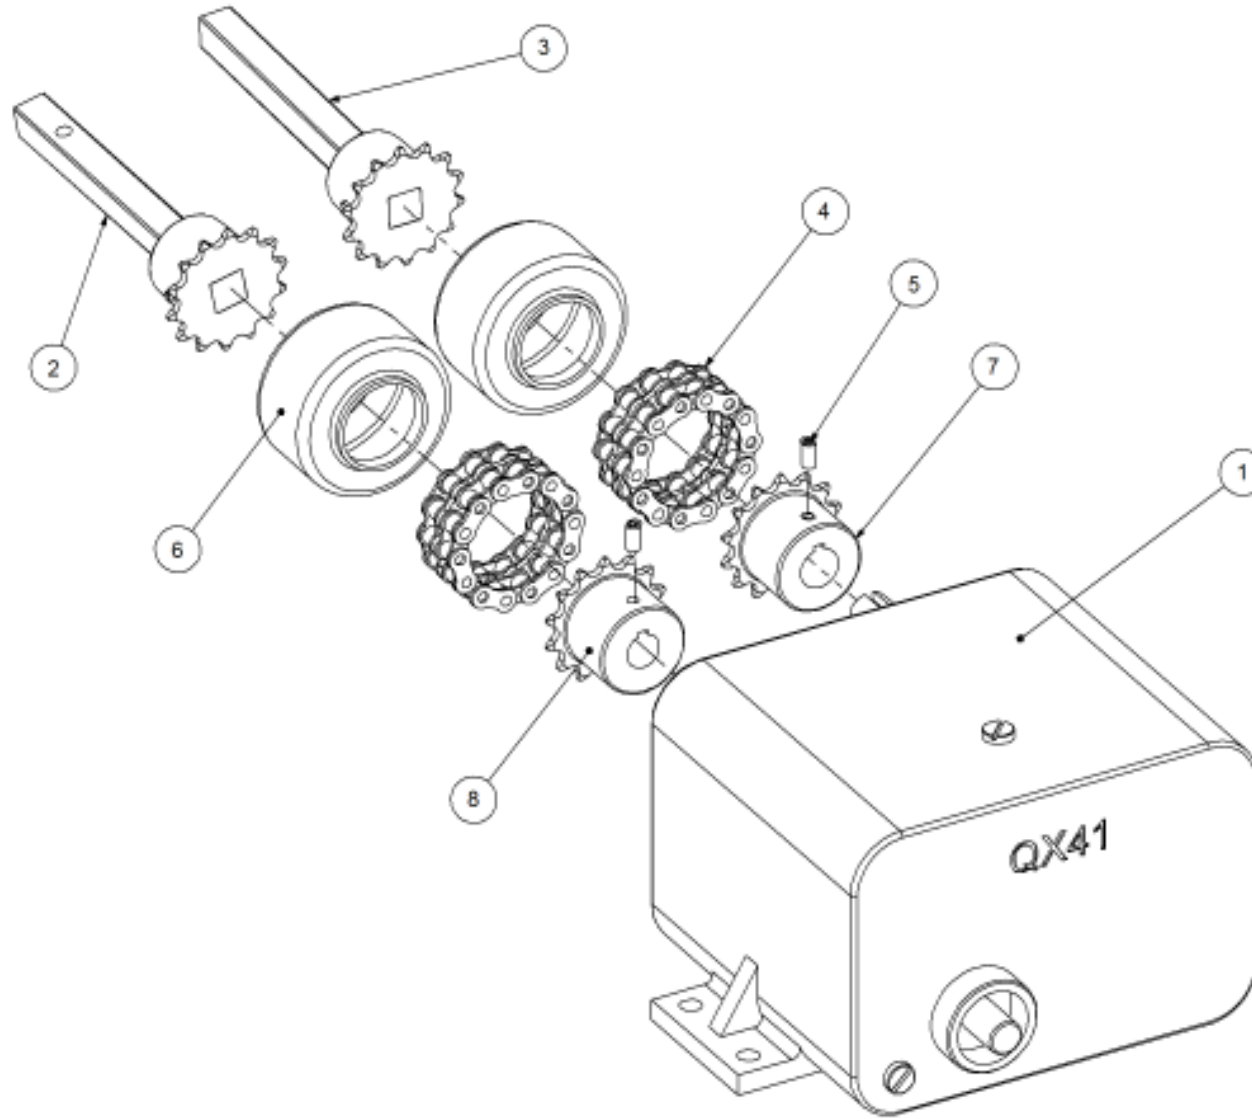

P/N 290000030 Zero Max QX41 w/- Sprockets & Shafts

Key	Part Number	Description	Qty
1	130000410	Zero Max QX41 Gear Box	1
2	290000011	Drive Shaft w/- Sprocket	1
3	290000007	Drive Shaft w/- Sprocket - 170 Lg	1
4	125412120	Chain 1/2" BS Duplex 13L	2
5	013110613	Grub Screw 1/4" UNC x 1/2"	2
6	131000004	Chain Boot	2
7	290000031	Sprocket (Plastic) 1/2" BS x 14T - 3/4" ID	1
8	290000032	Sprocket (Plastic) 1/2" BS x 14T - 5/8" ID	1

Key	Part Number	Description	Qty