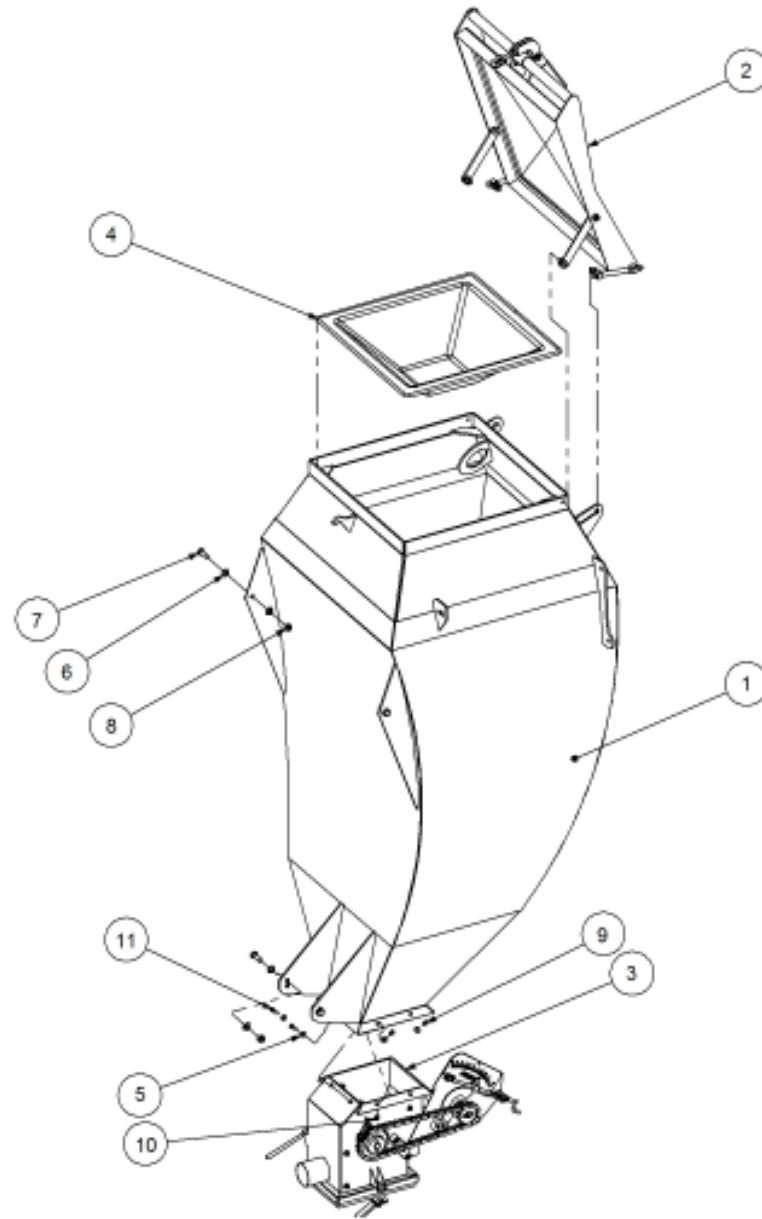

P/N 201400250 SSB Sub Assembly - 400L 1 Way Ground Drive

Key	Part Number	Description	Qty
1	201400001	Small Seeds Box - 400L	1
2	203150000	Lid Assy - Medium	1
3	208102000	Metering Unit SSB - 1 Way Ground Drive	1
4	203155001	Wire Basket	1
5	035106151	Flat Washer 1/4" ID	8
6	085110000	Flat Washer 10 ID	8
7	050100308	Bolt Hex Hd M10 x 30	4
8	080121000	Nut M10 Nyloc	4
9	010106012	Cap Screw 1/4" UNC x 1/2"	6
10	030110061	Nut 1/4" UNC	6
11	010106019	Cap Screw 1/4" UNC x 3/4"	2

Key	Part Number	Description	Qty