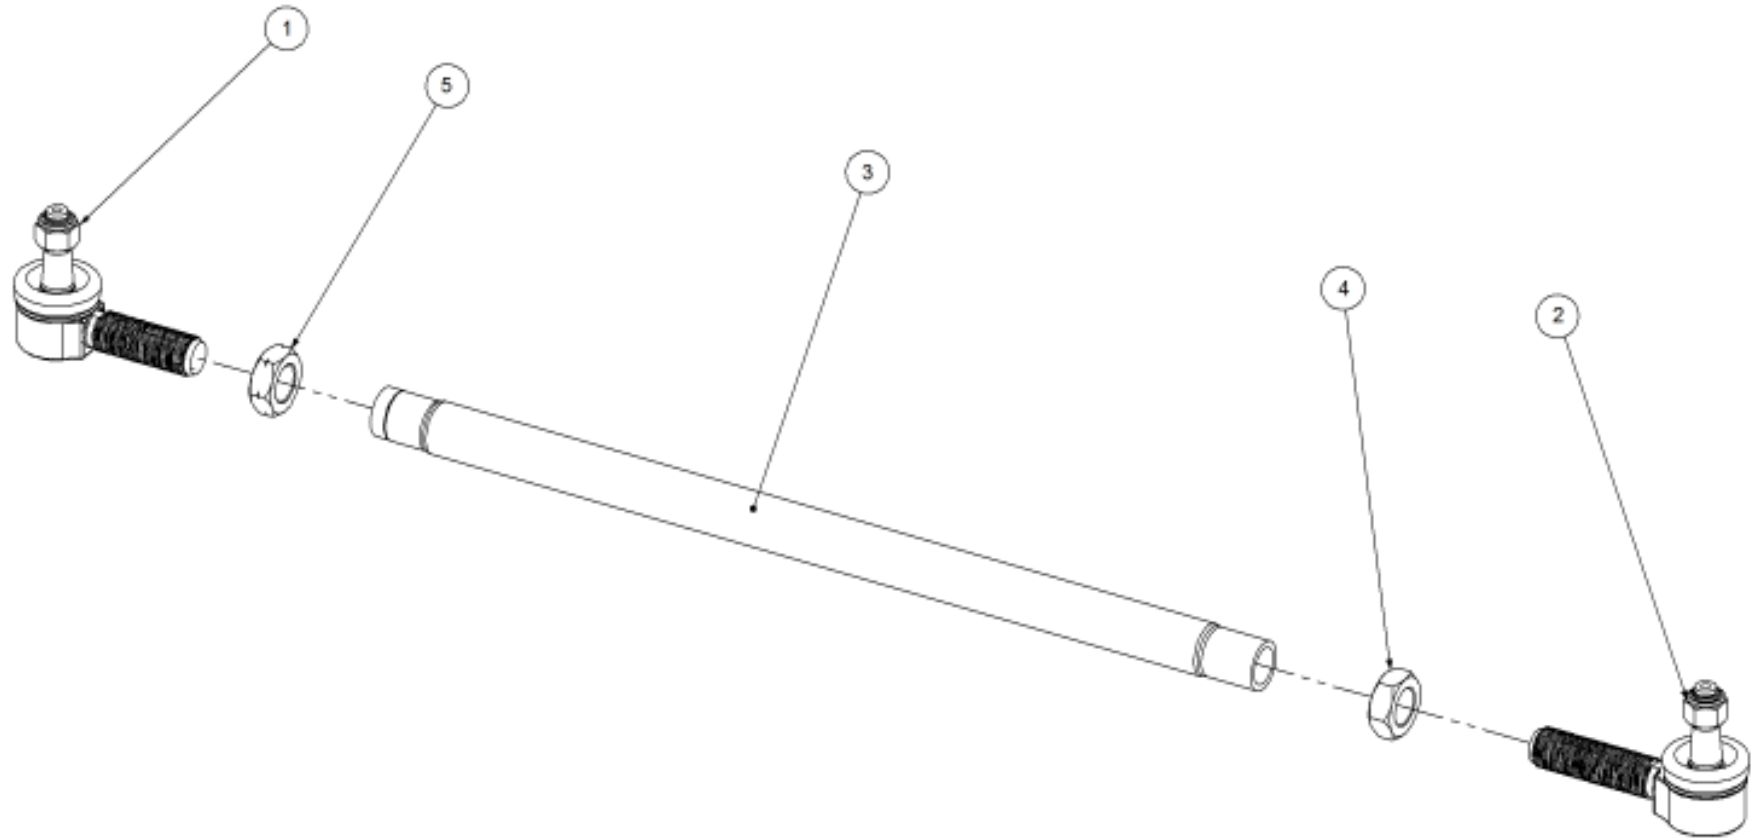

P/N 230603123 Tie Rod Assy - Xtra Steer

Key	Part Number	Description	Qty
1	145005193	Tie Rod End - LH	1
2	145003859	Tie Rod End - RH	1
3	230603124	Tie Rod - Xtra Steer	1
4	145003861	Nut Lock 1" x 16 TPI - RH	1
5	145005194	Nut Lock 1" x 16 TPI - LH	1

Key	Part Number	Description	Qty