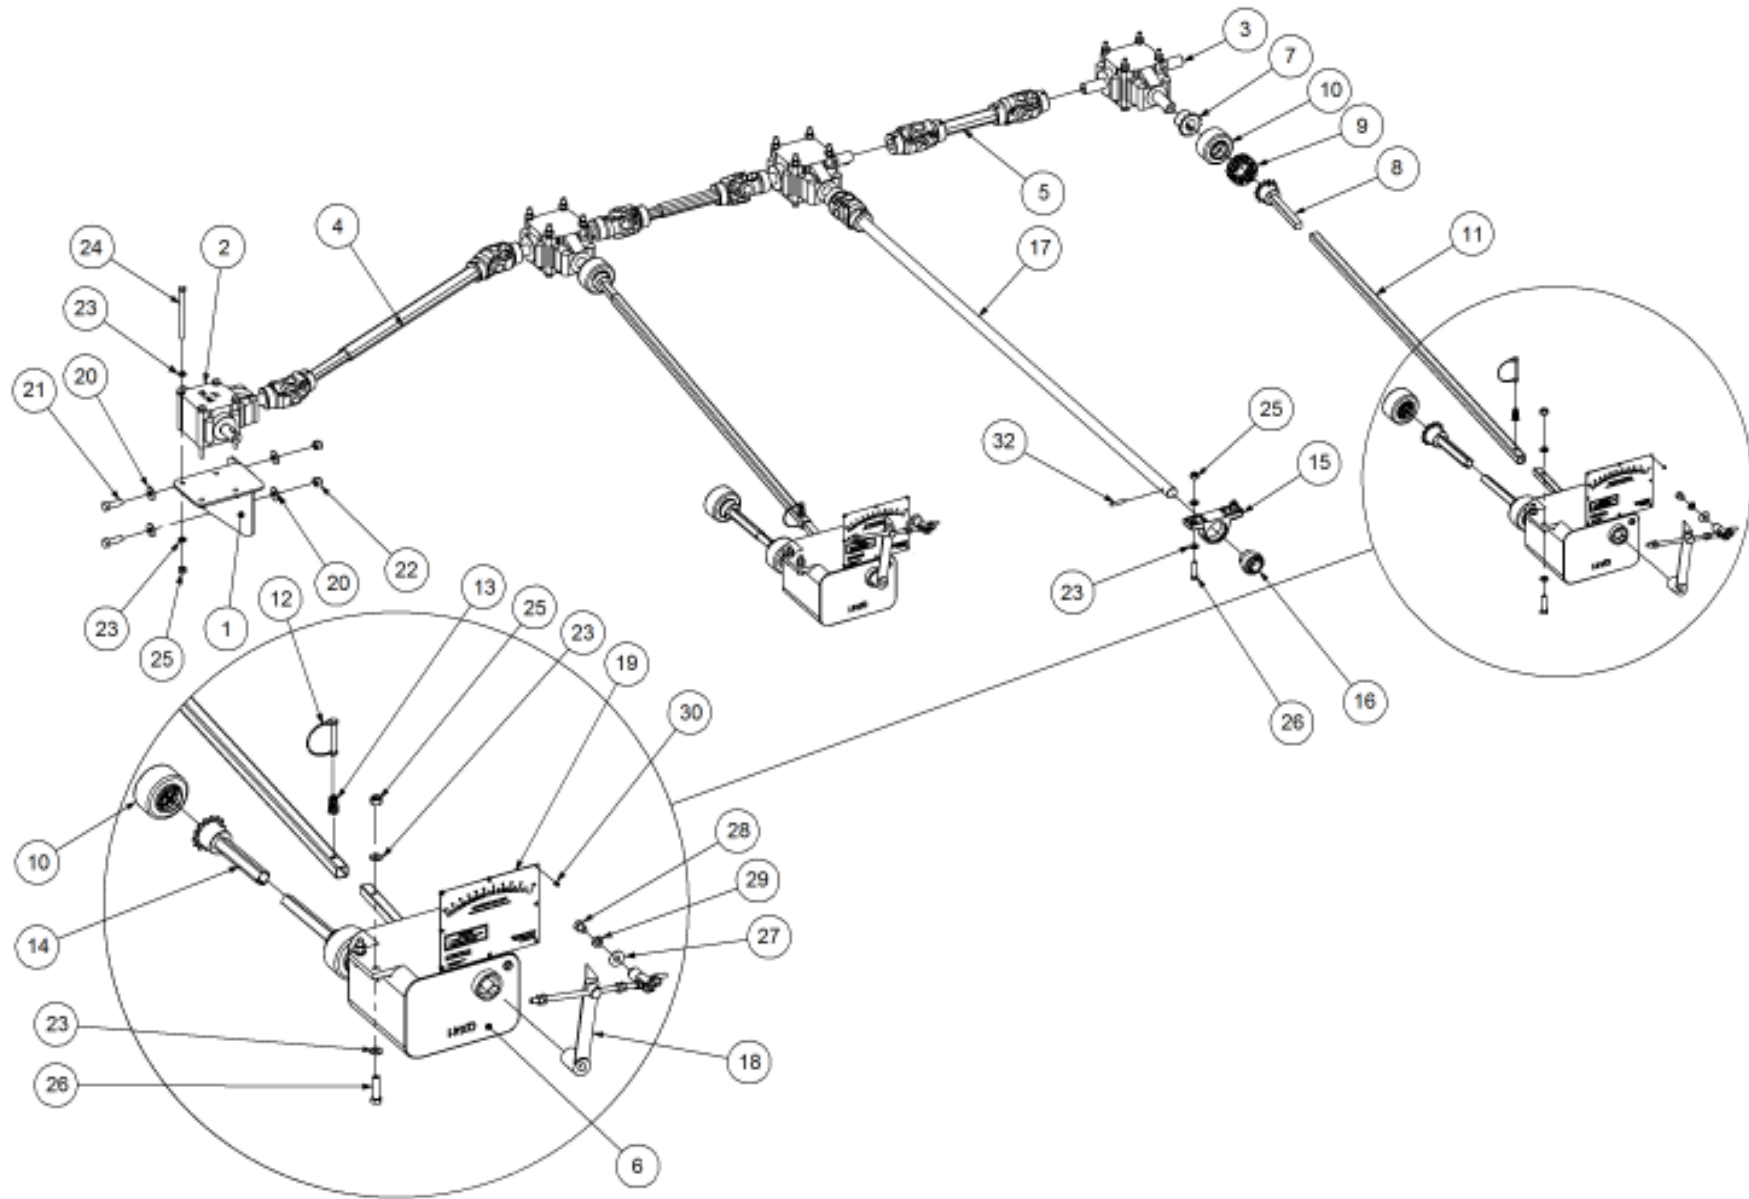

P/N 290602000 Drive Kit - Ground Drive

Key	Part Number	Description	Qty
1	212602022	Gearbox Mount	1
2	130010006	Gearbox - Ratio 1:1	2
3	130010111	Gearbox - Ratio 3.25:1	2
4	131210720	Drive Shaft & Universal	1
5	131210420	Drive Shaft & Universal	2
6	290000030	Zero Max QX41 w/- Sprockets & Shafts	2
7	290000034	Sprocket (Plastic) 1/2" BS x 14T - 25 ID	2
8	290000007	Drive Shaft w/- Sprocket - 170 Lg	2
9	125412120	Chain 1/2" BS Duplex 13L	4
10	131000004	Chain Boot	4
11	290601080	Drive Tube	2
12	095306050	Lynch Pin 1/4"	2
13	124112032	Spring - Compression	2
14	290000009	Drive Tube w/- Sprocket - 150 Lg	2
15	136320500	Bearing Housing (Pillow Block) P205DI	1
16	135520525	Bearing - 1" ID	1
17	290602055	Crank Shaft w/- Universal	1
18	209600000	Calibration Adjustment Kit	2
19	192017514	Calibration Dial	2
20	035113250	Flat Washer 1/2" ID	4
21	000130385	Bolt Hex Hd 1/2" UNC x 1-1/2"	2
22	030130131	Nut 1/2" UNC Nyloc	2
23	035110191	Flat Washer 3/8" ID	52
24	000101255	Bolt Hex Hd 3/8" UNC x 5"	16
25	030130101	Nut 3/8" UNC Nyloc	26
26	000100385	Bolt Hex Hd 3/8" UNC x 1-1/2"	10
27	035110251	Flat Washer 3/8" ID	2
28	000100135	Bolt Hex Hd 3/8" UNC x 1/2"	2
29	036110000	Spring Washer 3/8" ID	2
30	094103001	Pop Rivet 1/8" Aluminium	16
31	013110606	Grub Screw 1/4" UNC x 1/4"	2
32	090106038	Roll Pin 1/4" x 1-1/2"	1

Key	Part Number	Description	Qty