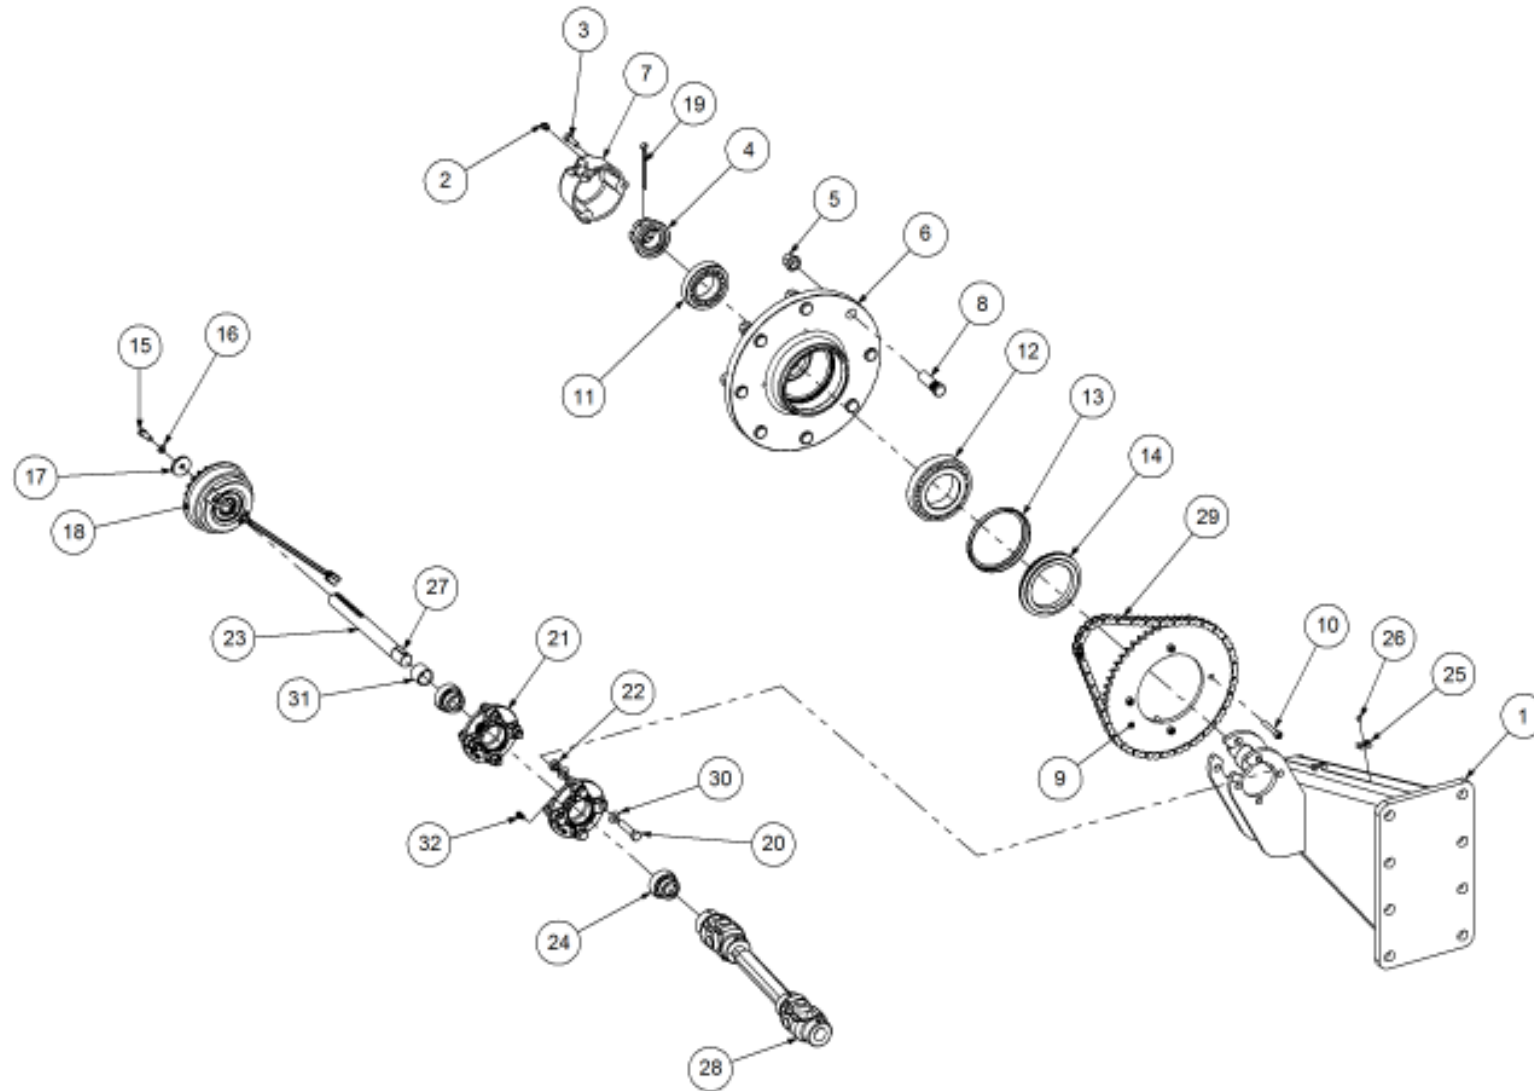

Key	Part Number	Description	Qty
------------	--------------------	--------------------	------------

P/N 243600000 Axle Hub & Stub - Lazy - 3.5T (8 stud) x 3.0m

Key	Part Number	Description	Qty
1	243600001	Axle - Lazy	1
2	111103000	Grease Nipple 1/8" BSP	1
3	060108030	Cap Screw M8 x 30	3
4	249092002	Axle Nut 1-1/2"	1
5	135030210	Bearing Tapered Roller 50 ID	1
6	080161801	Wheel Nut M18	8
7	139075006	Hub - 8 stud	1
8	139075007	Grease Cap	1
9	056180600	Wheel Stud M18	8
10	135030214	Bearing Tapered Roller 70 ID	1
11	139075009	Wear Ring	1
12	139075008	Seal 3-1/2" ID	1
13	092206080	Split Pin 6.3 Dia x 80	1

Key	Part Number	Description	Qty
------------	--------------------	--------------------	------------

P/N 242600000 Axle Hub & Stub - Drive - 3.5T (8 stud) x 3.0m

Key	Part Number	Description	Qty
1	242600001	Axle - Drive	1
2	111103000	Grease Nipple 1/8" BSP	1
3	060108030	Cap Screw M8 x 30	3
4	249092002	Axle Nut 1-1/2"	1
5	080161801	Wheel Nut M18	8
6	139075006	Hub - 8 stud	1
7	139075007	Grease Cap	1
8	056180600	Wheel Stud M18	8
9	249150542	Sprocket Plate 5/8" BS x 60T	1
10	060108050	Cap Screw M8 x 50	4
11	135030210	Bearing Tapered Roller 50 ID	1
12	135030214	Bearing Tapered Roller 70 ID	1
13	139075009	Wear Ring	1
14	139075008	Seal 3-1/2" ID	1
15	000080255	Bolt Hex Hd 5/16" UNC x 1"	1
16	036108000	Spring Washer 5/16" ID	1
17	290000002	Retainer Washer	1
18	115005314	Electric Clutch w/- 18T Sprocket	1
19	092206080	Split Pin 6.3 Dia x 80	1
20	000110505	Bolt Hex Hd 7/16" x 2" UNC	8
21	136220500	Bearing Housing - 4 Bolt	2
22	030130111	Nut 7/16" UNC Nyloc	8
23	290000003	Clutch Shaft	1
24	135520525	Bearing - 1" ID	2
25	115001512	Cable Clamp	2
26	094105000	Pop Rivet 3/16" Steel	2
27	182070830	Key 7 x 8 x 30 Lg	1
28	131210490	Drive Shaft & Universal	1
29	249063000	Chain 5/8" Simplex O'ring	1
30	035111220	Flat Washer 7/16" ID	16
31	240000000	Bush	1
32	111206450	Grease Nipple 1/4" UNF - 45°	2