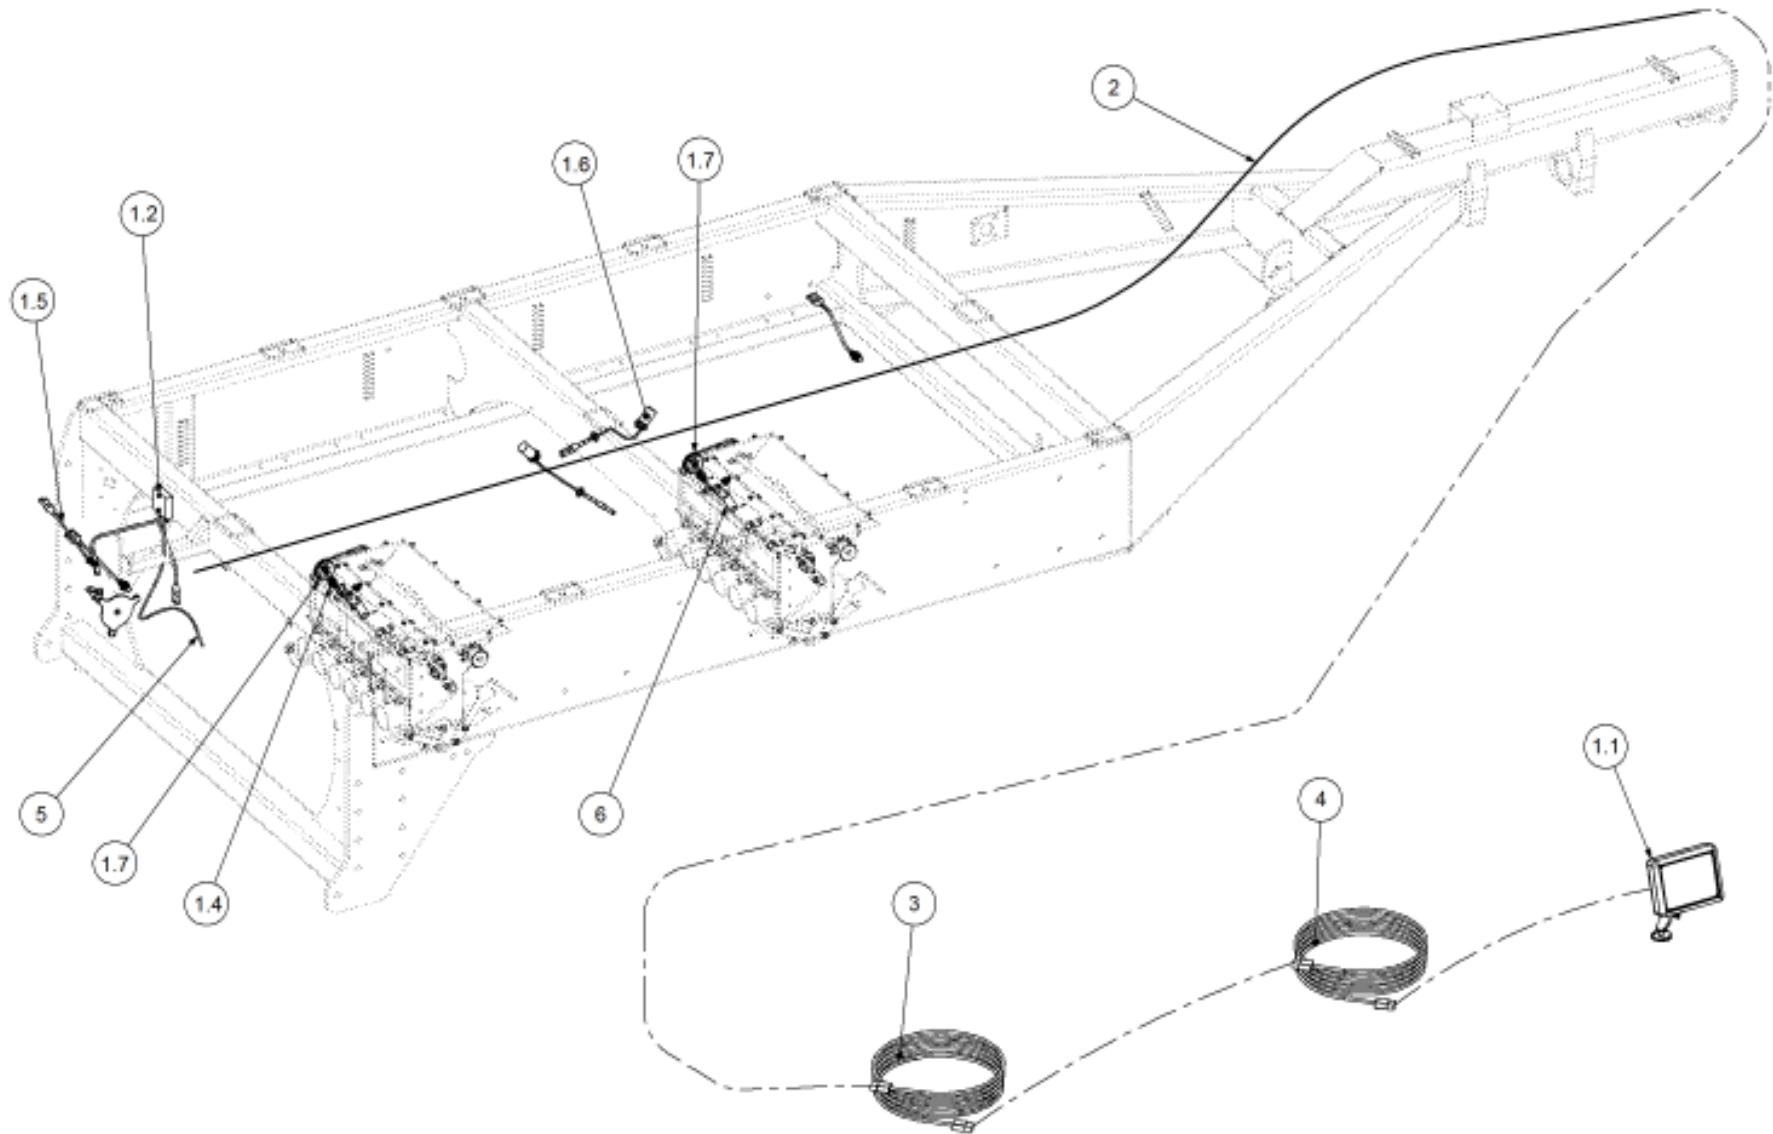

P/N 290126400 Monitor & Harness Kit - Eagle 2 Bin

Key	Part Number	Description	Qty
1	116126400	Monitor - Eagle 2 Bin	1
1.1	116701755	Console - Eagle	1
1.2	116900267	Sensor Kit - Fan Pressure	1
1.3	116700600	Operator's Manual - Eagle Monitor	1
1.4	116901200	Sensor - Speed	3
1.5	116900755	Sensor - Fan	1
1.6	116900667	Sensor Kit - Bin Level	2
1.7	116900442	Encoder - 8 Magnet	2
2	116700453	Harness - 4 Bin	1
3	116701124	Harness - 13.0 m Extension	1
4	116701780	Harness - Tractor	1
5	109600006	Air Line	1
6	290000103	Sensor Mount Kit - 2 Bin	1

Key	Part Number	Description	Qty