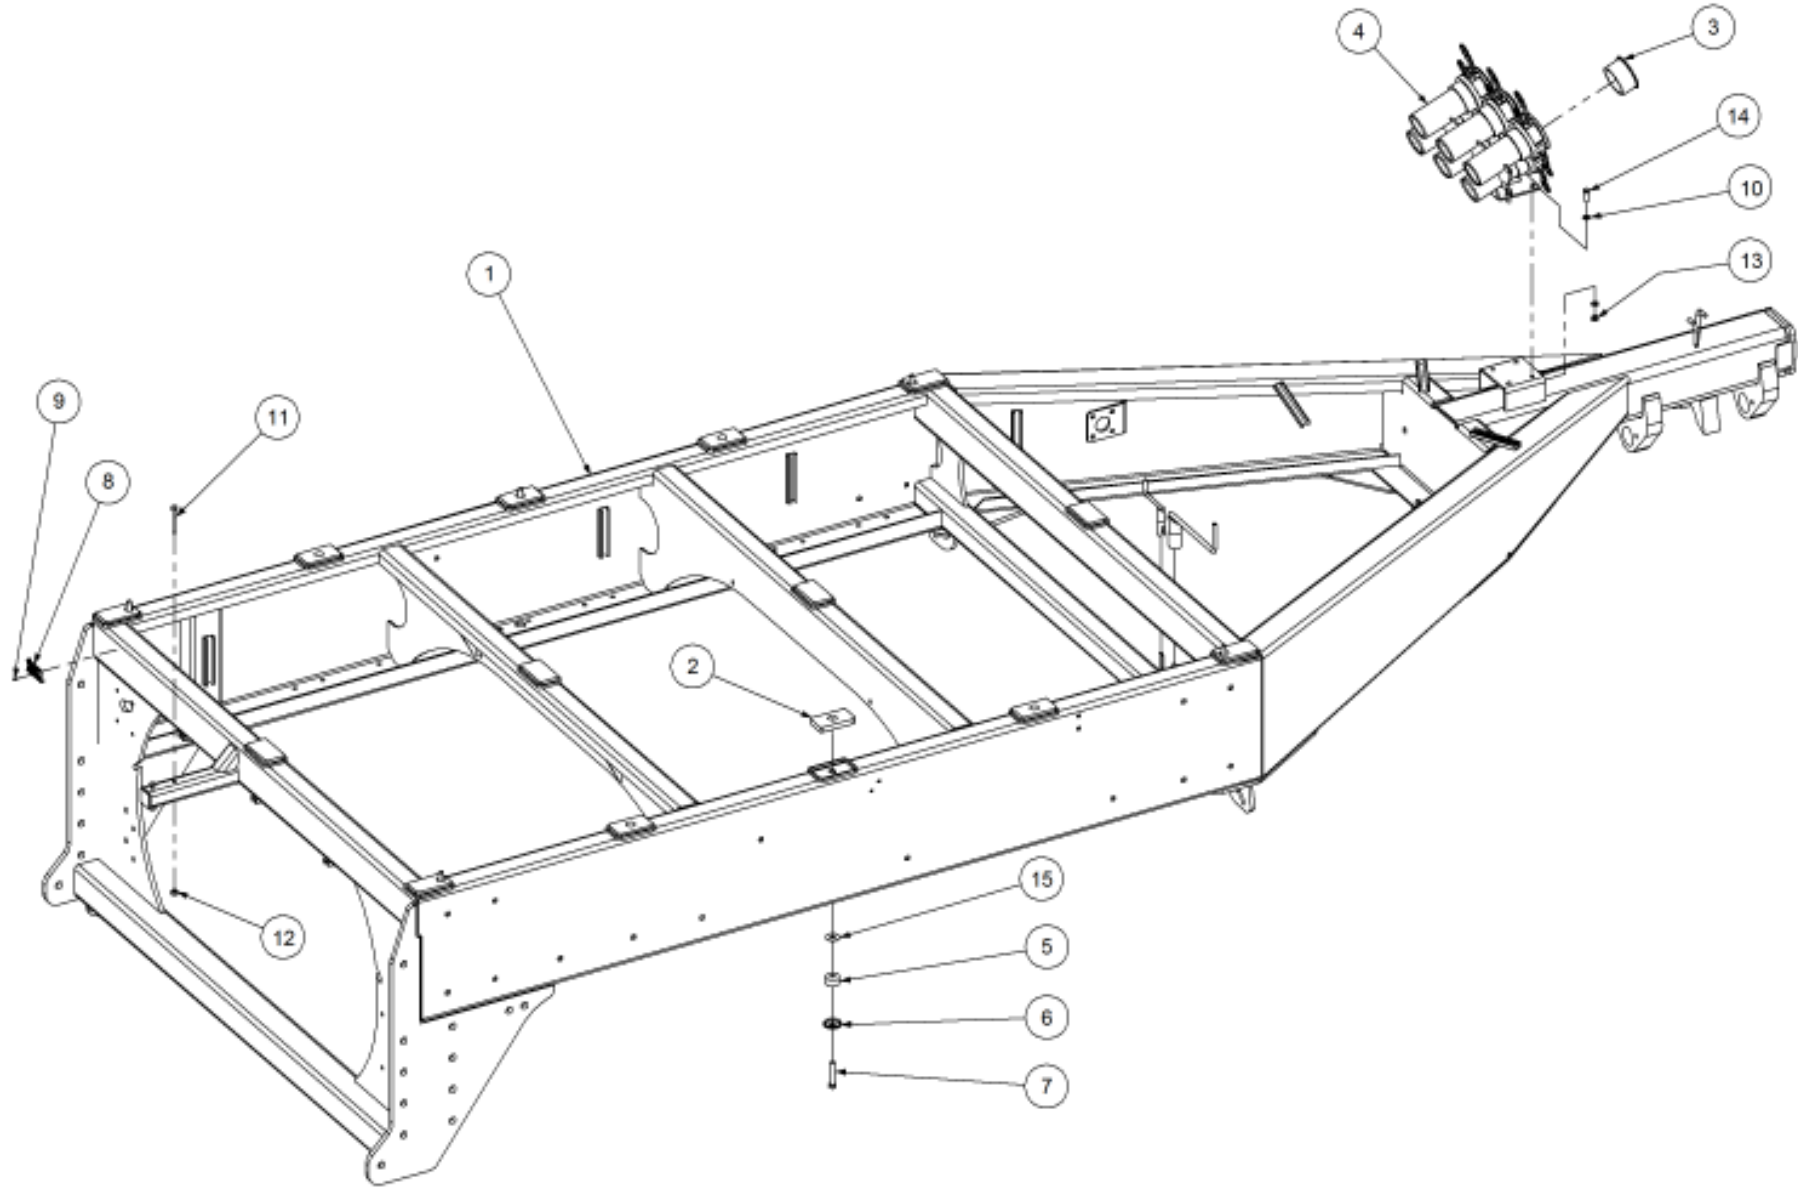

Key	Part Number	Description	Qty
------------	--------------------	--------------------	------------

P/N 214603240

Chassis Kit - TQS 3 Bin - Xtra Steer

Key	Part Number	Description	Qty
1	214603200	Chassis Kit - TQS 3 Bin	1
2	197116213	Bin Pad	14
3	108000075	Plug - 3" Female	6
4	214602026	Breakaway & Coupling Assy	1
5	197401320	Bin Rubber - 13 ID x 40 OD x 20	6
6	219000001	Cupped Washer	6
7	000130705	Bolt Hex Hd 1/2" UNC x 2-3/4"	6
8	196008038	Serial Number Plate	1
9	059610000	Drive Screw 6g x 3/8"	4
10	085110000	Flat Washer 10 ID	8
11	000100755	Bolt Hex Hd 3/8" UNC x 3"	2
12	030130101	Nut 3/8" UNC Nyloc	2
13	080121000	Nut M10 Nyloc	4
14	050100308	Bolt Hex Hd M10 x 30	4
15	035101238	Flat Washer 1/2" ID	6