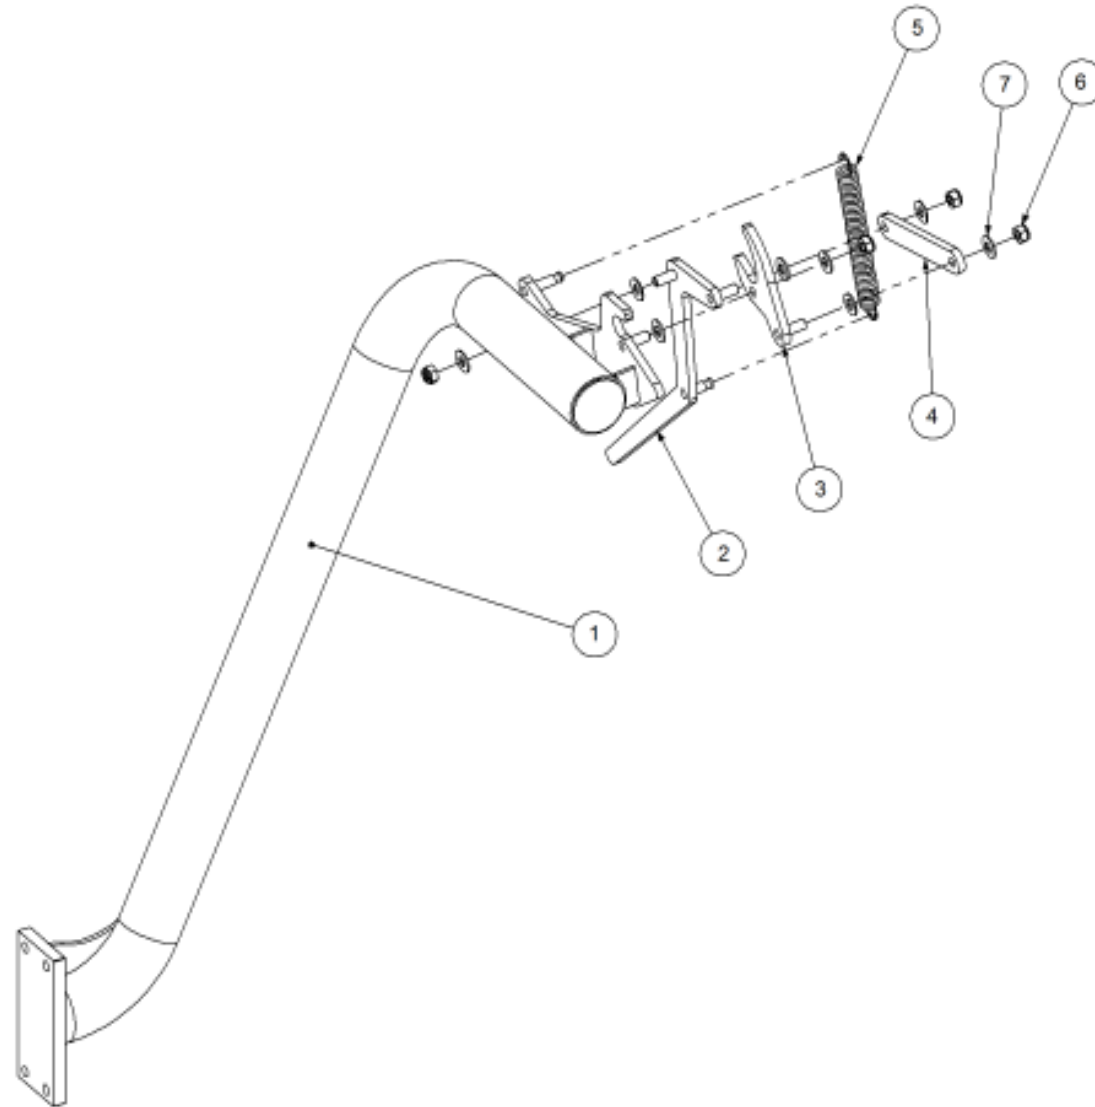

P/N 260602266 Front Mount Arm - RH

P/N 260602266

Front Mount Arm - RH

Key	Part Number	Description	Qty
1	260602265	Front Mount - RH	1
2	260602005	Latch Handle	1
3	260602006	Front Mount Grab	1
4	260902013	Link Plate	1
5	124225175	Spring - Tension	1
6	080121200	Nut M12 Nyloc	4
7	085112000	Flat Washer 12 ID	8

Key	Part Number	Description	Qty