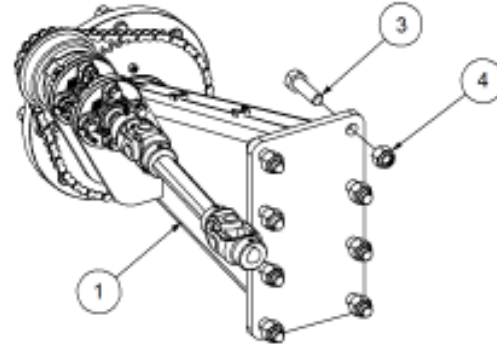

P/N 248600000

Axle Hub & Stub Kit - 3.5T (8 stud) x 3.0m

Key	Part Number	Description	Qty
1	242600000	Axle Hub & Stub - Drive - 3.5T (8 stud) x 3.0m	1
2	243600000	Axle Hub & Stub - Lazy - 3.5T (8 stud) x 3.0m	1
3	000190638	Bolt Hex Hd 3/4" UNC x 2-1/2"	16
4	030130191	Nut 3/4" UNC Nyloc	16

Key	Part Number	Description	Qty