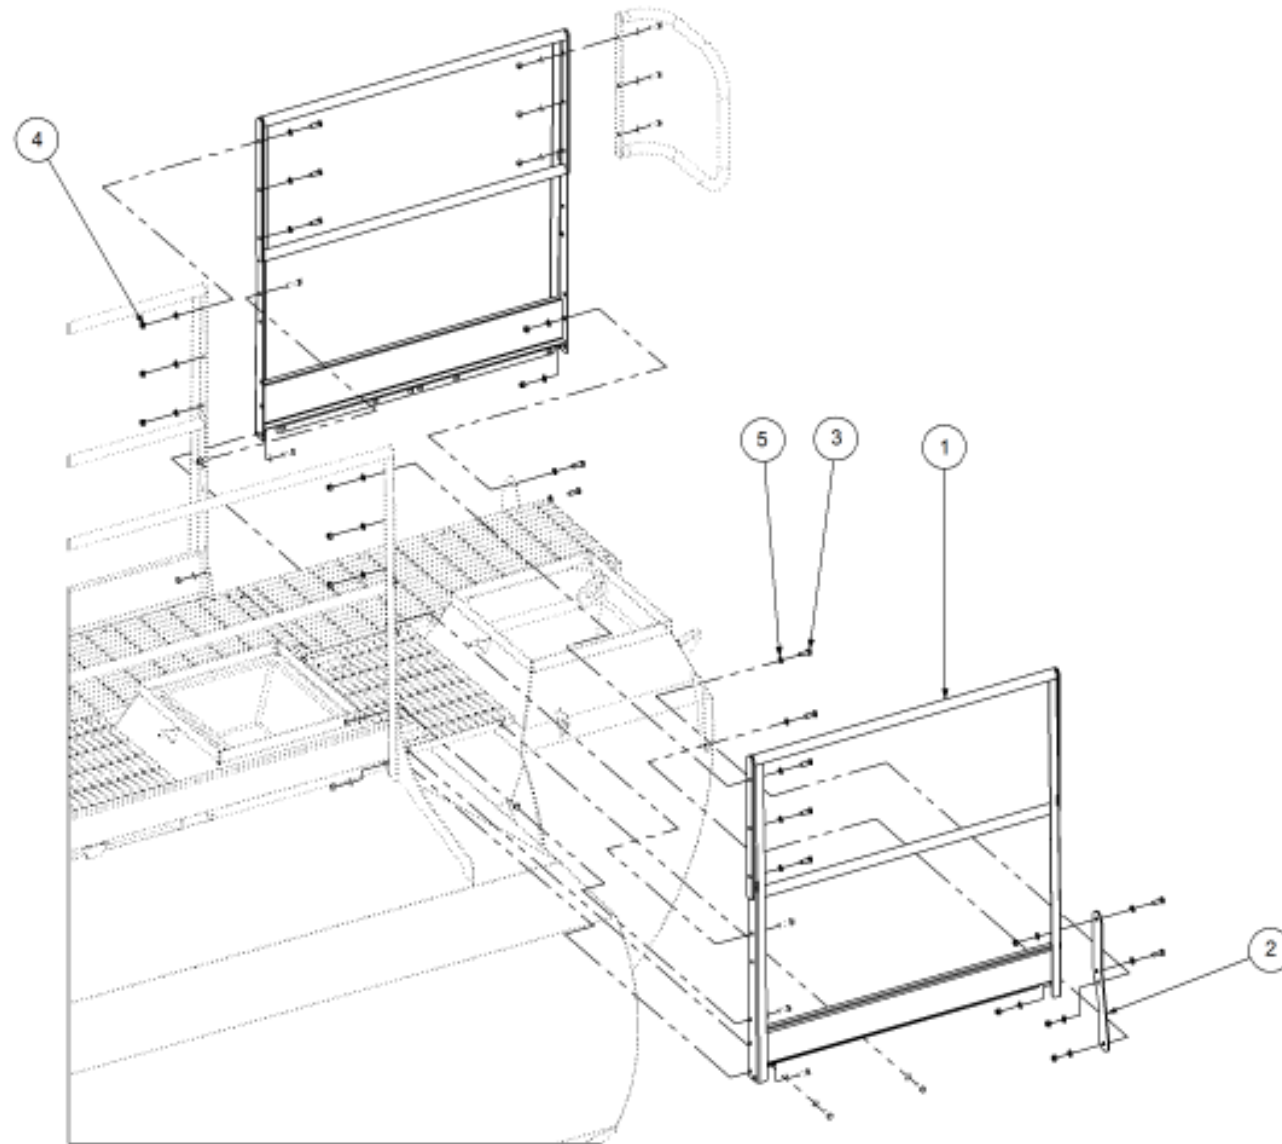

P/N 201400210 SSB Handrail Kit - 400L

Key	Part Number	Description	Qty
1	206602086	Handrail	2
2	201300013	Handrail Bracket	1
3	050100308	Bolt Hex Hd M10 x 30	12
4	080121000	Nut M10 Nyloc	12
5	085110000	Flat Washer 10 ID	24

Key	Part Number	Description	Qty