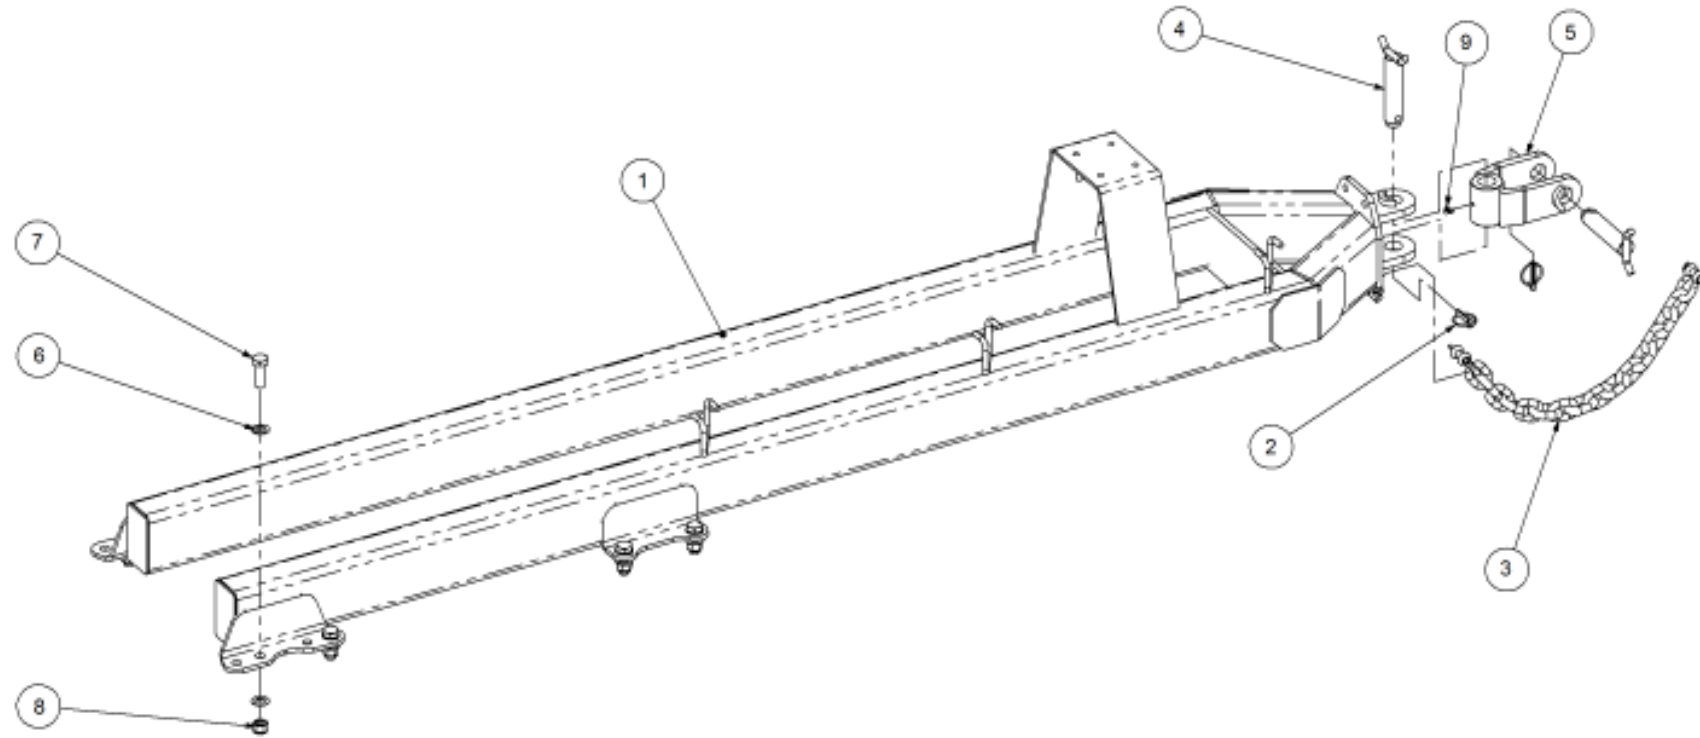

P/N 305100100

Rear Pull Assy - Allrounder

Key	Part Number	Description	Qty
1	300571500	Rear Pull	1
2	095110036	Lynch Pin 3/8"	2
3	230603028	Safety Chain - 15L	1
4	233260117	Hitch Pin	2
5	233330165	Clevis	1
6	085116000	Flat Washer 16 ID	16
7	050160508	Bolt Hex Hd M16 x 50	8
8	080121600	Nut M16 Nyloc	8
9	111206900	Grease Nipple 1/4" UNF - 90°	1

Key	Part Number	Description	Qty