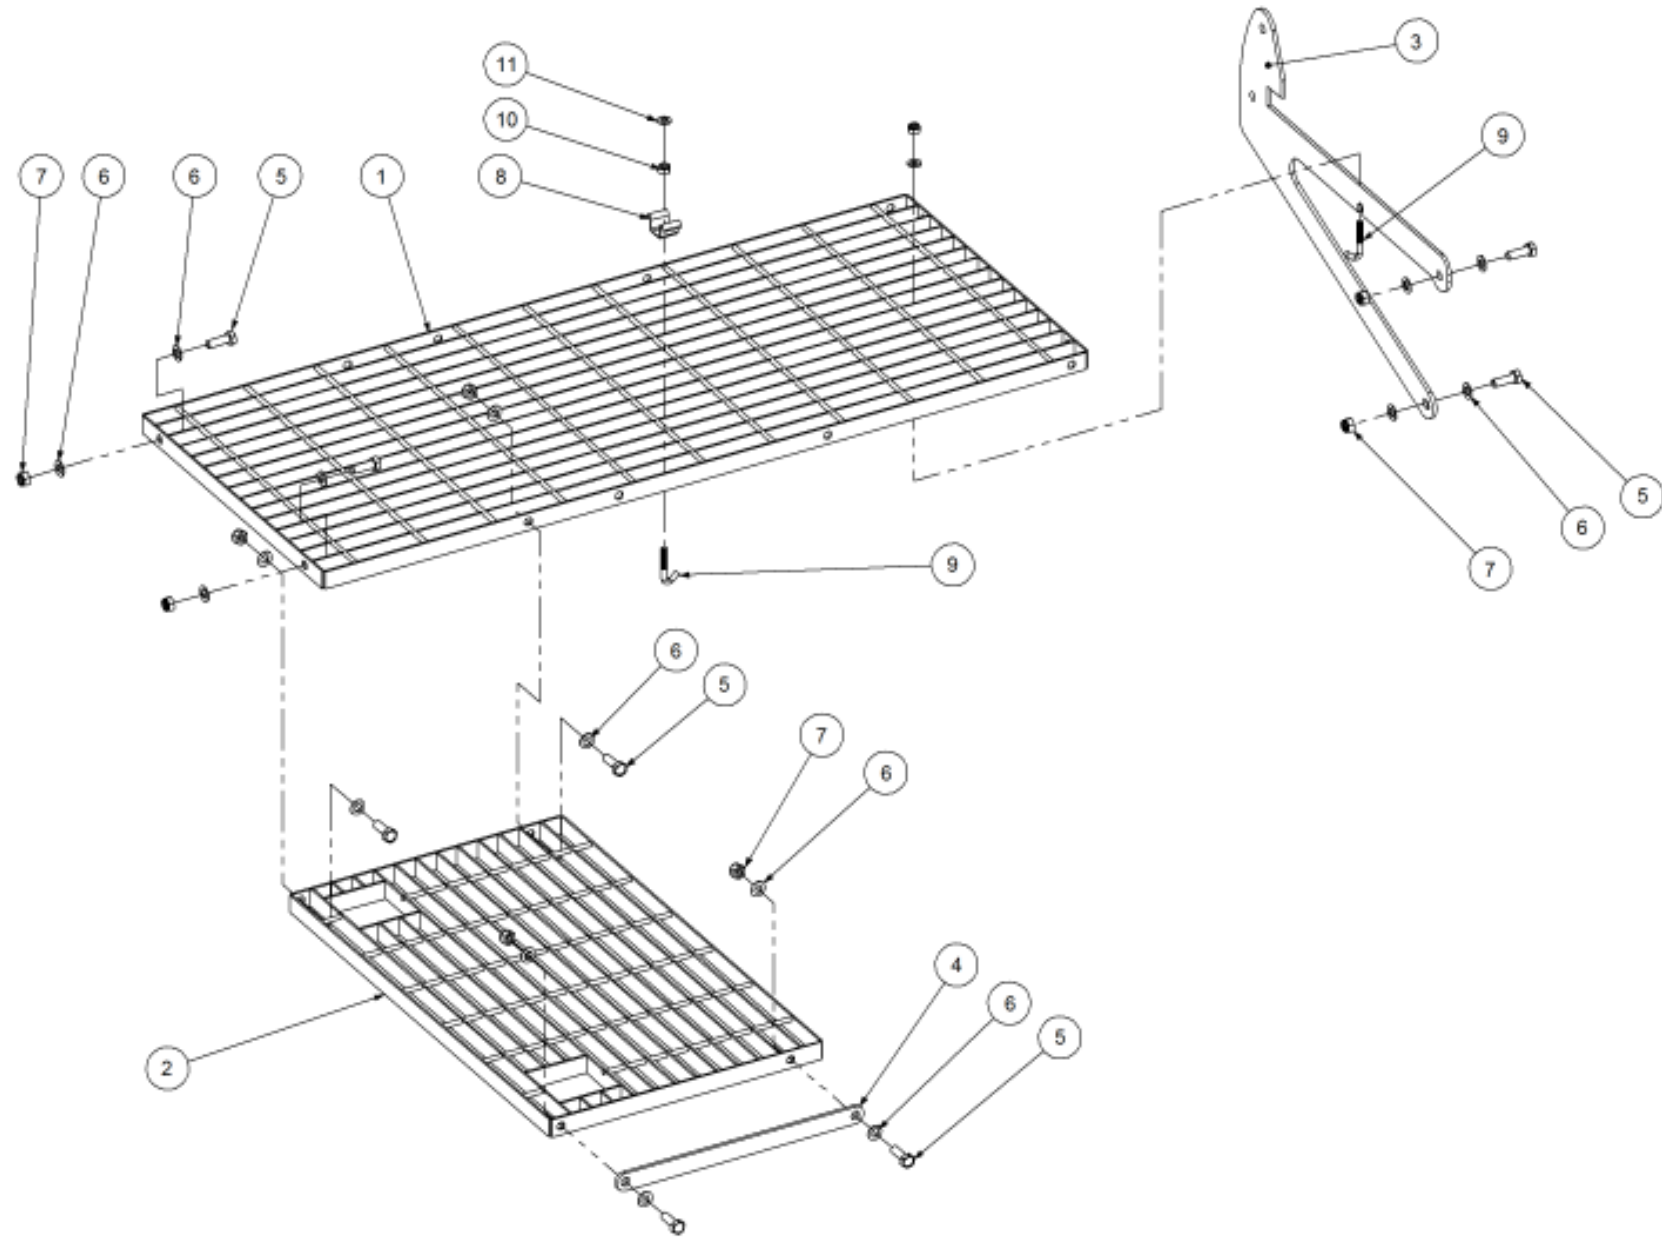

P/N 201400215 SSB Walkway Kit - 400L

Key	Part Number	Description	Qty
1	193453110	Walkway Panel	1
2	200602030	Walkway Panel w/- Cutout	1
3	201300012	Walkway Bracket	1
4	206602088	300L SSB Handrail Spacer	1
5	050100308	Bolt Hex Hd M10 x 30	8
6	085110000	Flat Washer 10 ID	16
7	080121000	Nut M10 Nyloc	8
8	204300003	Fixing Clip	1
9	057080000	J Bolt M8	2
10	080120800	Nut M8 Nyloc	2
11	085108000	Flat Washer 8 ID	2

Key	Part Number	Description	Qty