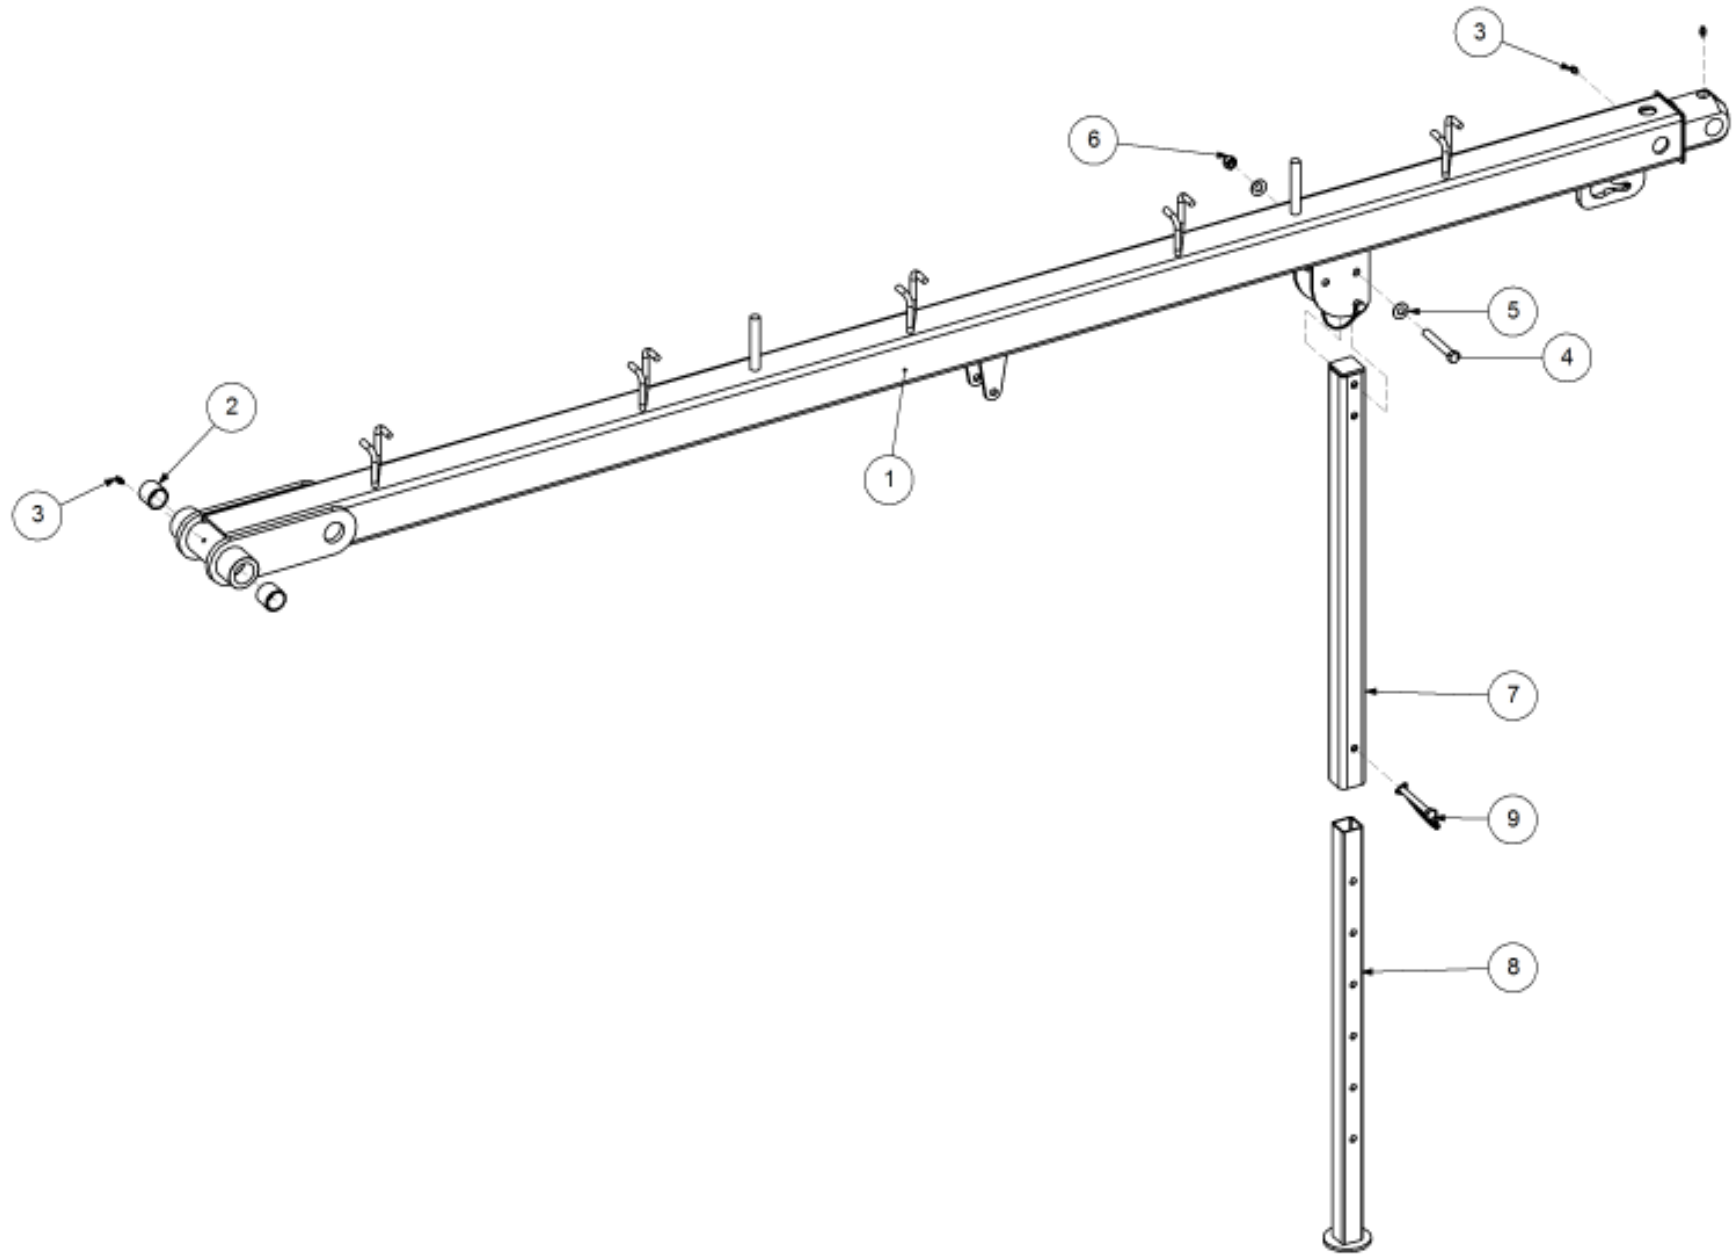

P/N 235600110 Pull Assy

Key	Part Number	Description	Qty
1	235600111	Pull	1
2	497655243	Bush - Hardened 31.8 ID x 32 Lg	2
3	111206000	Grease Nipple 1/4" UNF	3
4	050120908	Bolt Hex Hd M12 x 90	1
5	085112000	Flat Washer 12 ID	2
6	080121200	Nut M12 Nyloc	1
7	235600120	Outer Tube	1
8	235600122	Lower Leg	1
9	095111089	Lynch Pin 11mm	2

Key	Part Number	Description	Qty