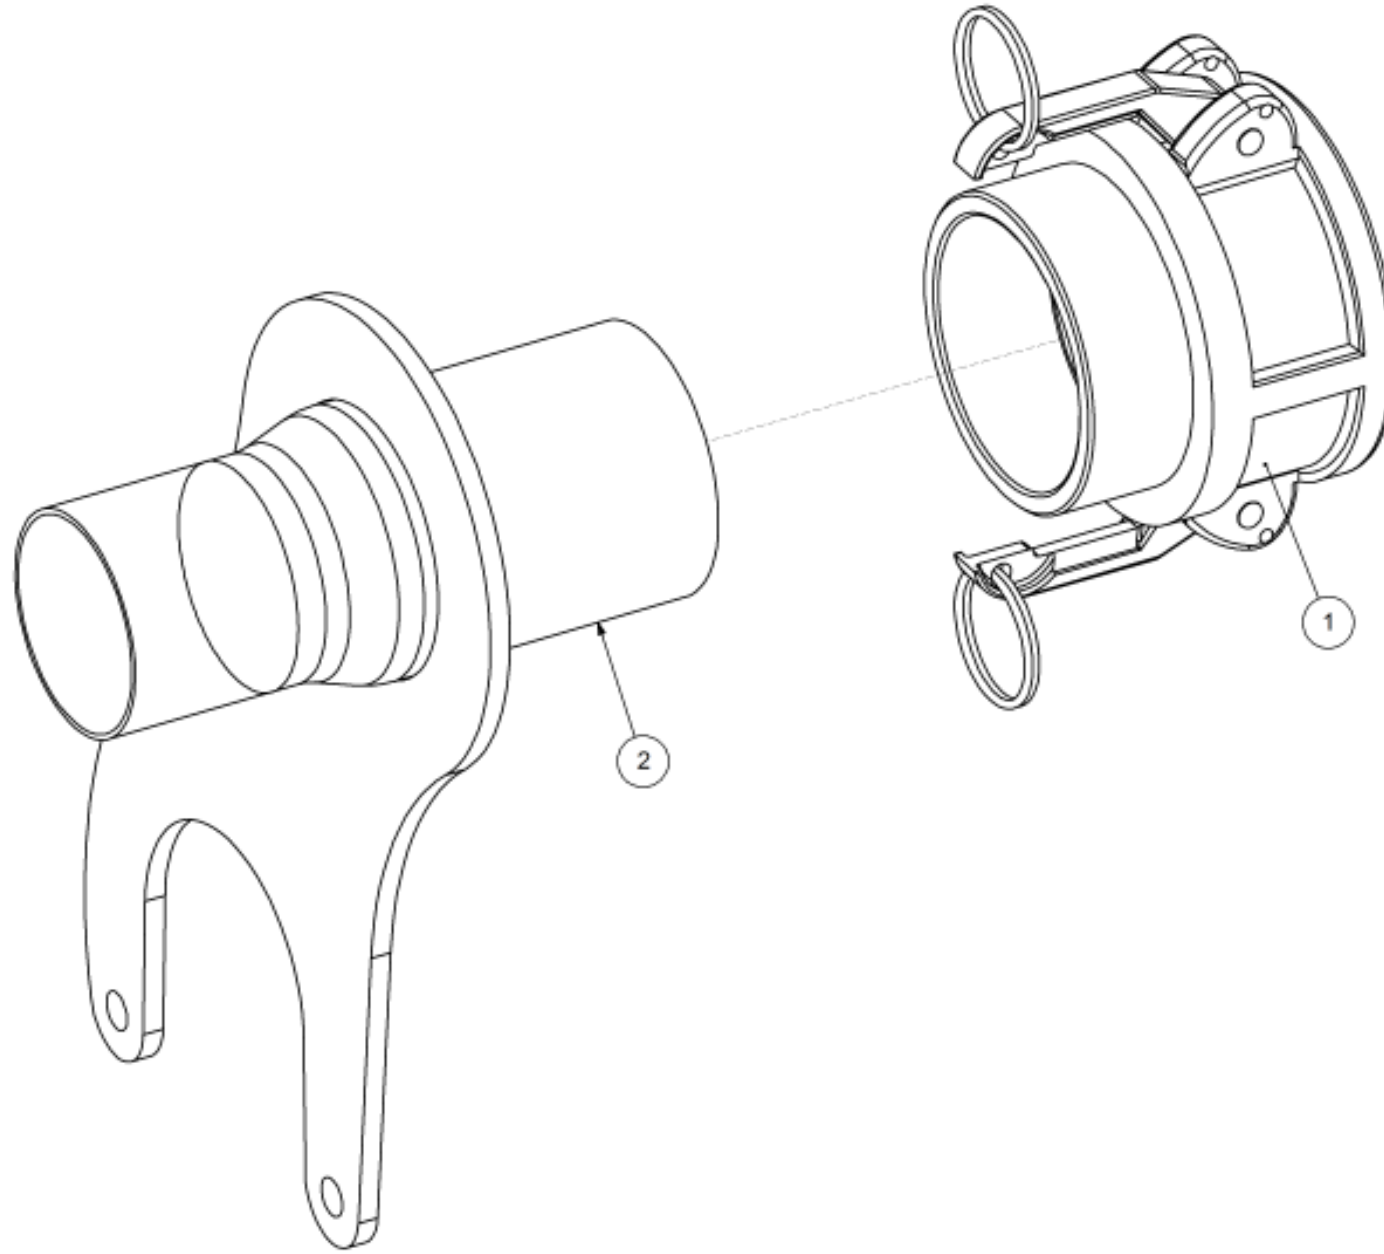

P/N 214602051

Breakaway & Coupling Assembly

Key	Part Number	Description	Qty
1	108000176	Coupling - 3" Female	1
2	214602052	Camloc Breakaway - SSB	1

Key	Part Number	Description	Qty