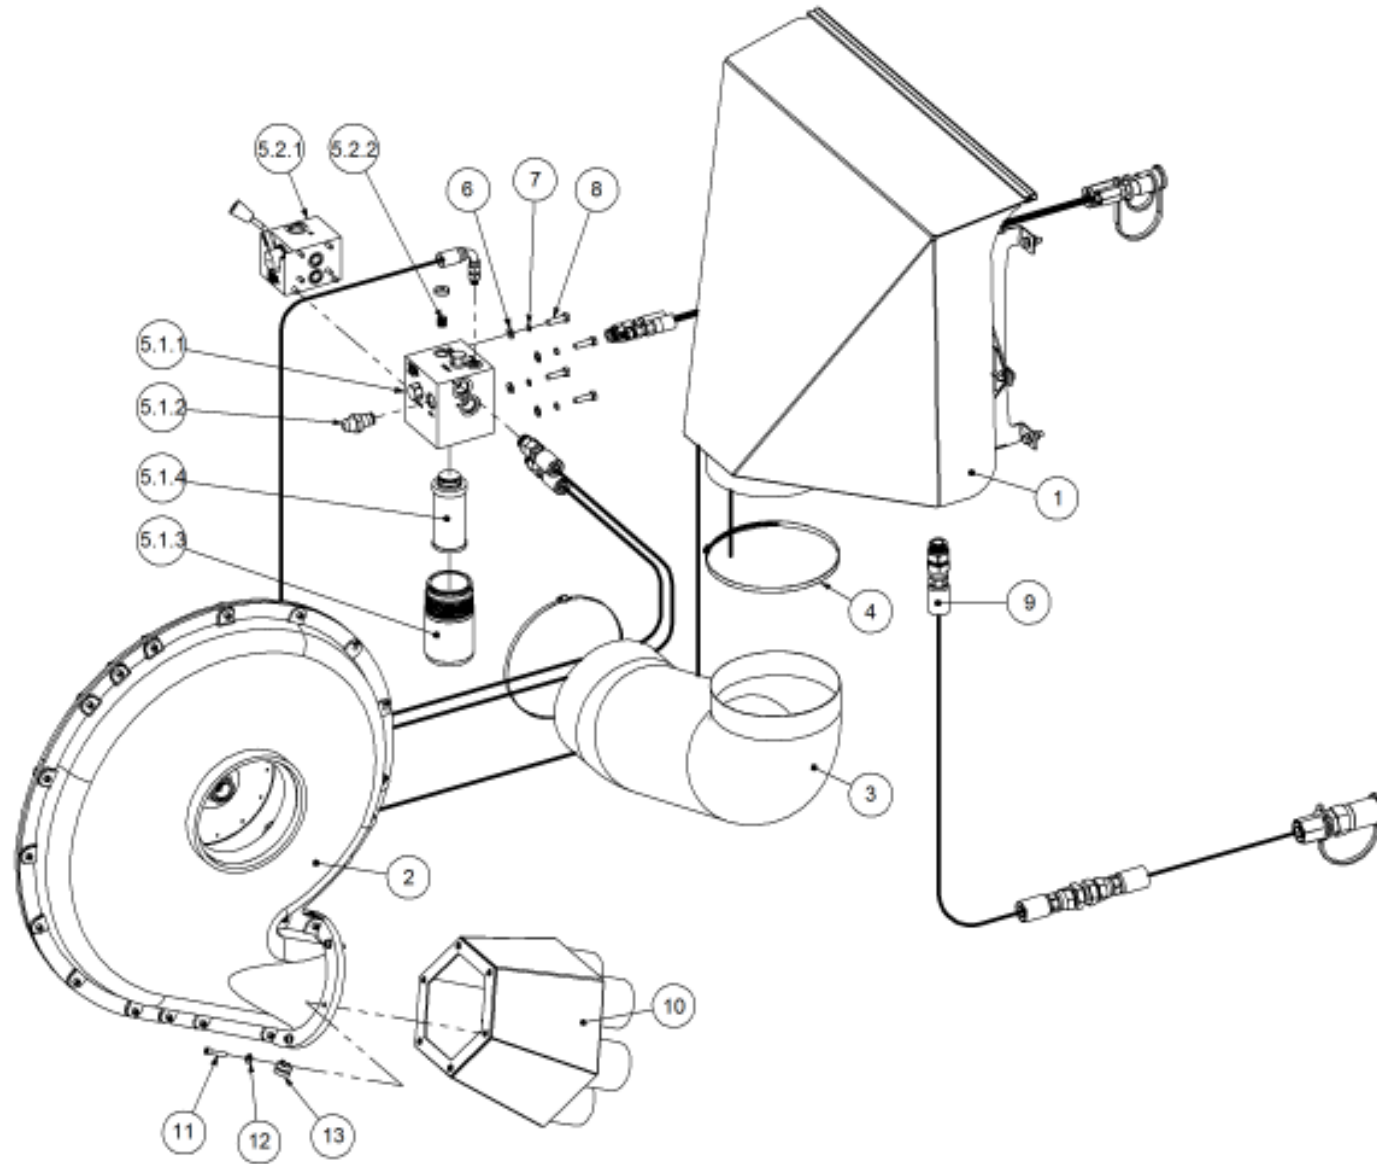

P/N 250000103 Blower Kit - Rexroth w/- Diverter Valve

Key	Part Number	Description	Qty
1	205600010	Cooler Assy	1
2	251902000	Blower - Rexroth	1
3	205001000	Hose - 8" Nyladuct	1
4	101178229	Hose Clamp - 178 - 229	2
5	254000006	Anti Cavity Manifold & Diverter Valve	1
5.1	254000002	Anti Cavity Manifold	1
5.1.1	161000003	Anti Cavity Manifold	1
5.1.2	161000005	HI-VT Indicator	1
5.1.3	254000001	Filter Bowl	1
5.1.4	159424400	Filter Element	1
5.2	254000003	Diverter Valve	1
5.2.1	161000004	Diverter Valve 6 Bolt Version	1
5.2.2	013451313	Fitting - Plug 1/4" BspM	1
6	085108000	Flat Washer 8 ID	4
7	086108000	Spring Washer 8 ID	4
8	050080308	Bolt Hex Hd M8 x 30	4
9	150000042	Hydraulic Hose & Fittings Kit	1
10	259602000	Blower Outlet - 6 Outlet	1
11	010106032	Cap Screw 1/4" UNC x 1-1/4"	6
12	035106151	Flat Washer 1/4" ID	6
13	115001351	Cable Clamp 18mm	1

Key	Part Number	Description	Qty