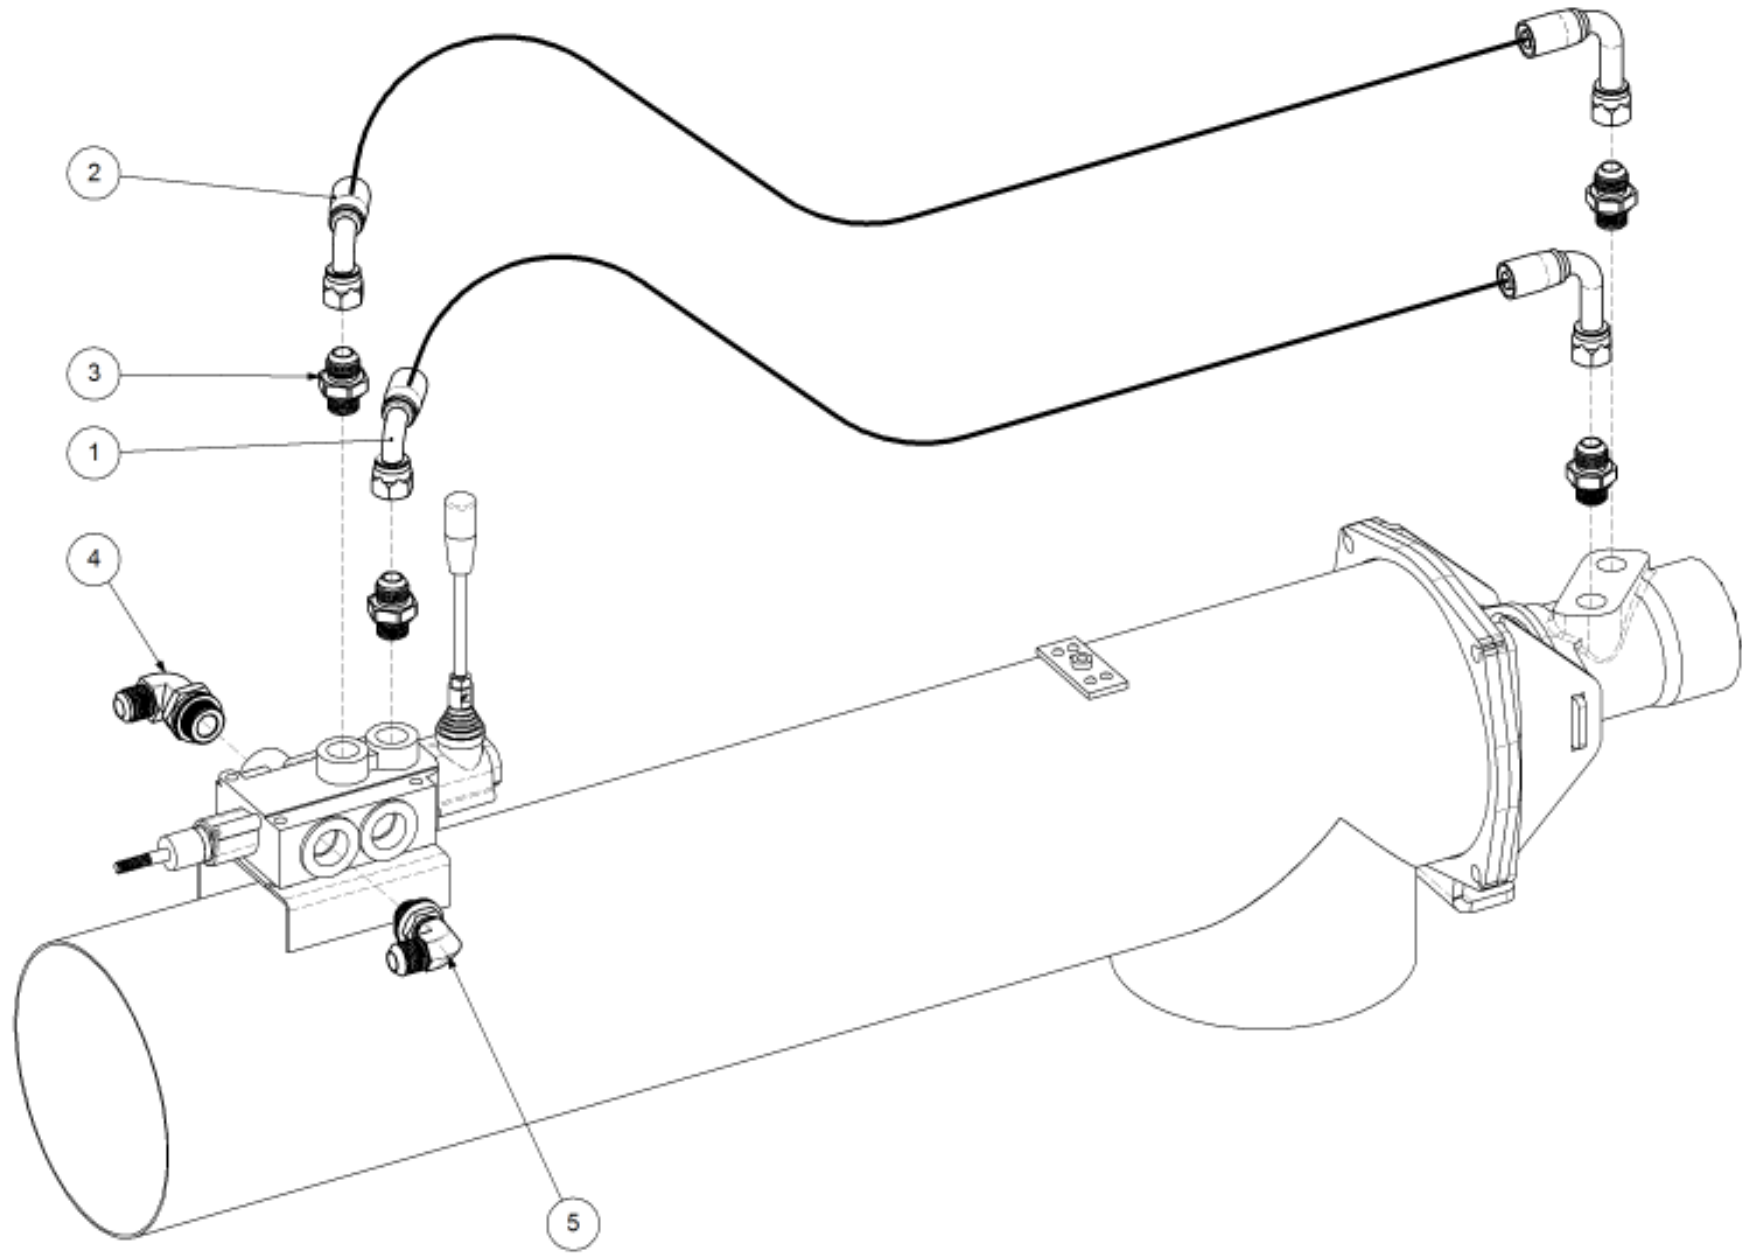

P/N 151600035

Hydraulic Hose & Fittings Kit

Key	Part Number	Description	Qty
1	151600033	Hyd Hose 1/2" DWB x 1000 Lg	1
2	151600034	Hyd Hose 1/2" DWB x 1100 Lg	1
3	15210F4OMX-S	Fitting - Connector 7/8" JicM x 1/2" BspM	4
4	15210-12C4OMX-S	Fitting - Elbow 90° 7/8" JicM x 3/4" BspM	1
5	15210C4OMX-S	Fitting - Elbow 90° 7/8" JicM x 1/2" BspM	1

Key	Part Number	Description	Qty