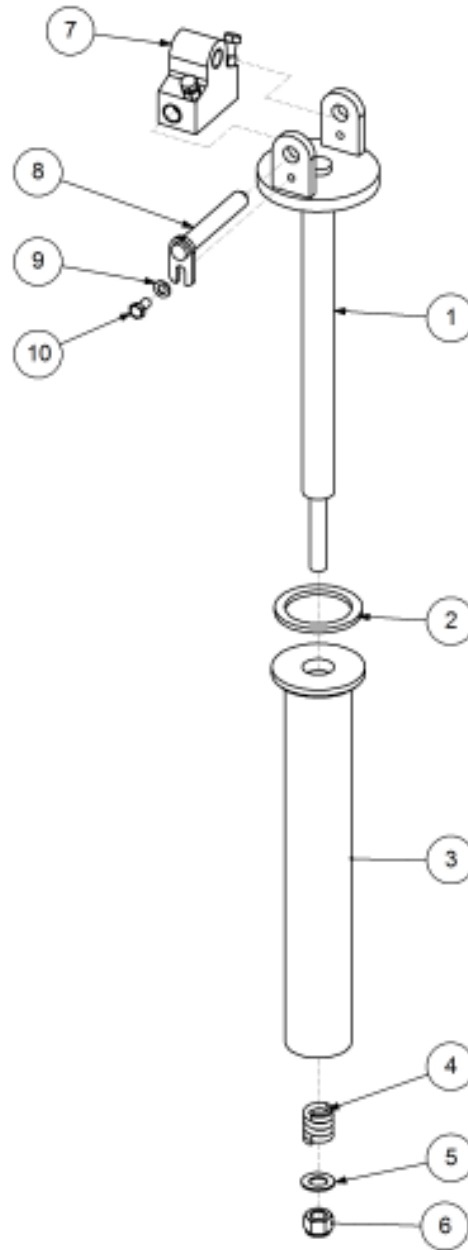

Key	Part Number	Description	Qty
-----	-------------	-------------	-----

P/N 230603010 Stub Axle Assy - 6000 RH

Key	Part Number	Description	Qty
1	230603011	Stub Axle - 6000 RH	1
2	092206080	Split Pin 6.3 Dia x 80	1
3	137131025	Bush Teflon 50 ID x 40 Lg	2
4	139075008	Seal 3-1/2" ID	1
5	139075009	Wear Ring	1
6	135030214	Bearing Tapered Roller 70 ID	1
7	056180600	Wheel Stud M18	6
8	139075004	Hub - 6 stud	1
9	139075007	Grease Cap	1
10	135030210	Bearing Tapered Roller 50 ID	1
11	080161801	Wheel Nut M18	6
12	249092002	Axle Nut 1-1/2"	1
13	060108030	Cap Screw M8 x 30	3
14	111103000	Grease Nipple 1/8" BSP	1

Key	Part Number	Description	Qty
------------	--------------------	--------------------	------------

P/N 260602266 Front Mount Arm - RH

P/N 260602266

Front Mount Arm - RH

Key	Part Number	Description	Qty
1	260602265	Front Mount - RH	1
2	260602005	Latch Handle	1
3	260602006	Front Mount Grab	1
4	260902013	Link Plate	1
5	124225175	Spring - Tension	1
6	080121200	Nut M12 Nyloc	4
7	085112000	Flat Washer 12 ID	8

Key	Part Number	Description	Qty
------------	--------------------	--------------------	------------

P/N 260902220 Auger Centre Pivot - RH

P/N 260902220

Auger Centre Pivot - RH

Key	Part Number	Description	Qty
1	260902060	Support Shaft	1
2	193100766	Brake Disc	1
3	260902064	Support Sleeve	1
4	124105708	Spring - Compression	1
5	035119380	Flat Washer 3/4" ID	1
6	030130191	Nut 3/4" UNC Nyloc	1
7	260902129	Support Block	1
8	260902142	Centre Pivot Pin	1
9	085110000	Flat Washer 10 ID	1
10	050100208	Bolt Hex Hd M10 x 20	1