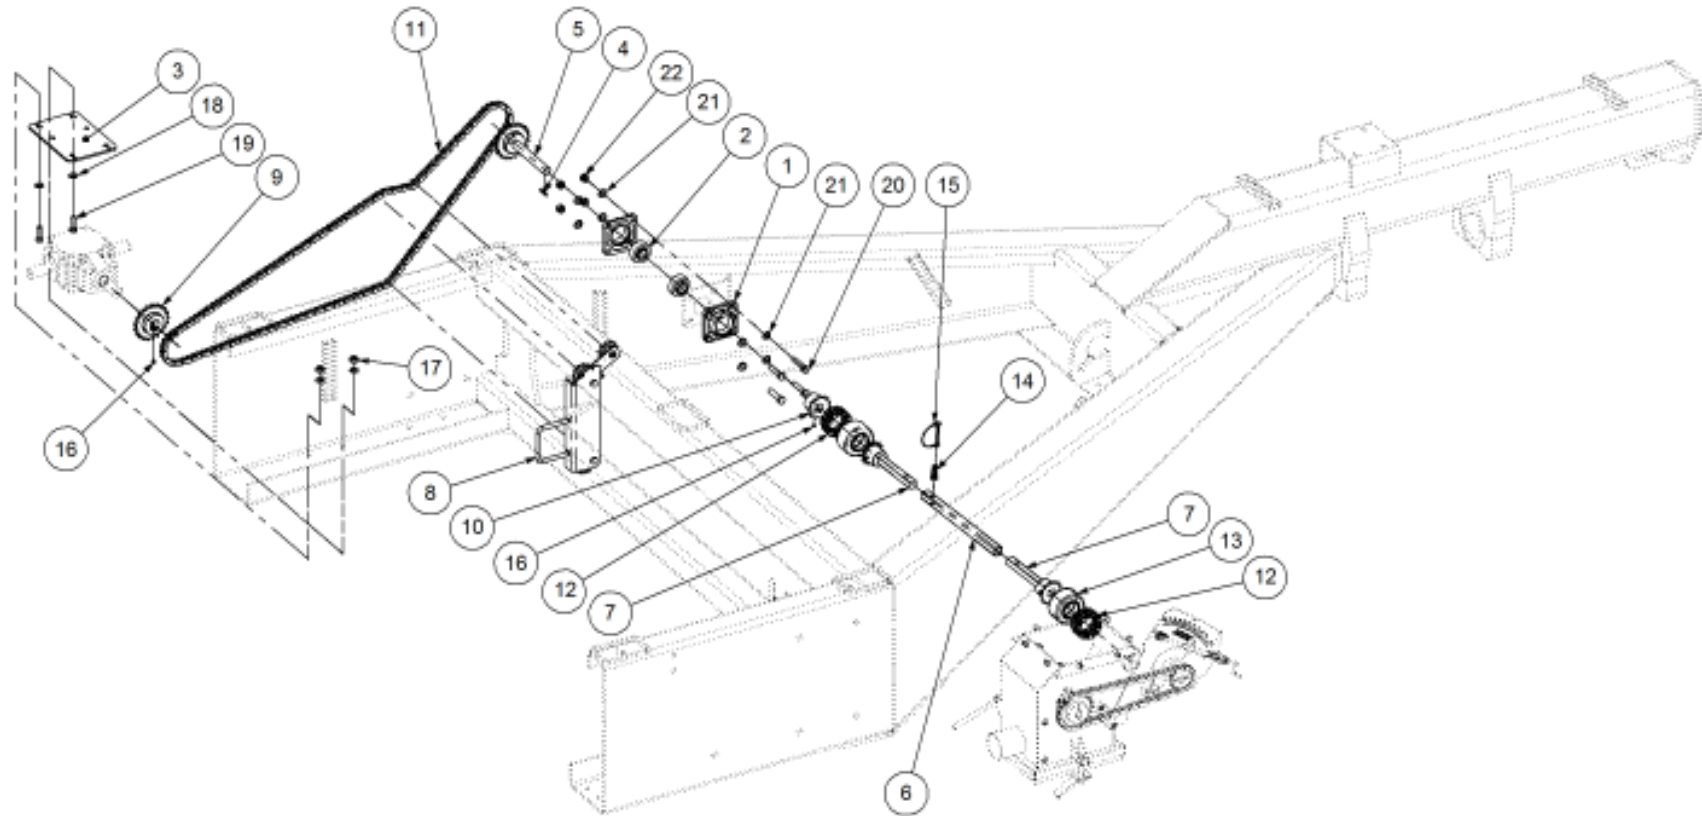

P/N 290602800 Drive Kit - SSB 300L

Key	Part Number	Description	Qty
1	136620401	Bearing Housing	2
2	135420412	Bearing - 3/4" ID	2
3	290600065	Relocation Plate - T Box	1
4	182047430	Key 4.75 x 4.75 x 30mm	1
5	290602070	Drive Shaft & Sprocket - SSB	1
6	290452075	Drive Tube	1
7	290000011	Drive Shaft w/- Sprocket	2
8	290000021	Tensioner Assembly - SSB	1
9	290000115	Sprocket (Plastic) 1/2" BS x 21T	1
10	290000031	Sprocket (Plastic) 1/2" BS x 14T - 3/4" ID	1
11	290602899	Chain 1/2" BS Simplex	1
12	125412120	Chain 1/2" BS Duplex 13L	2
13	131000004	Chain Boot	2
14	124112032	Spring - Compression	1
15	095306050	Lynch Pin 1/4"	1
16	013110606	Grub Screw 1/4" UNC x 1/4"	2
17	030130101	Nut 3/8" UNC Nyloc	2
18	035110191	Flat Washer 3/8" ID	4
19	000100325	Bolt Hex Hd 3/8" UNC x 1-1/4"	2
20	050100508	Bolt Hex Hd M10 x 50	4
21	085110000	Flat Washer 10 ID	8
22	080121000	Nut M10 Nyloc	4

Key	Part Number	Description	Qty