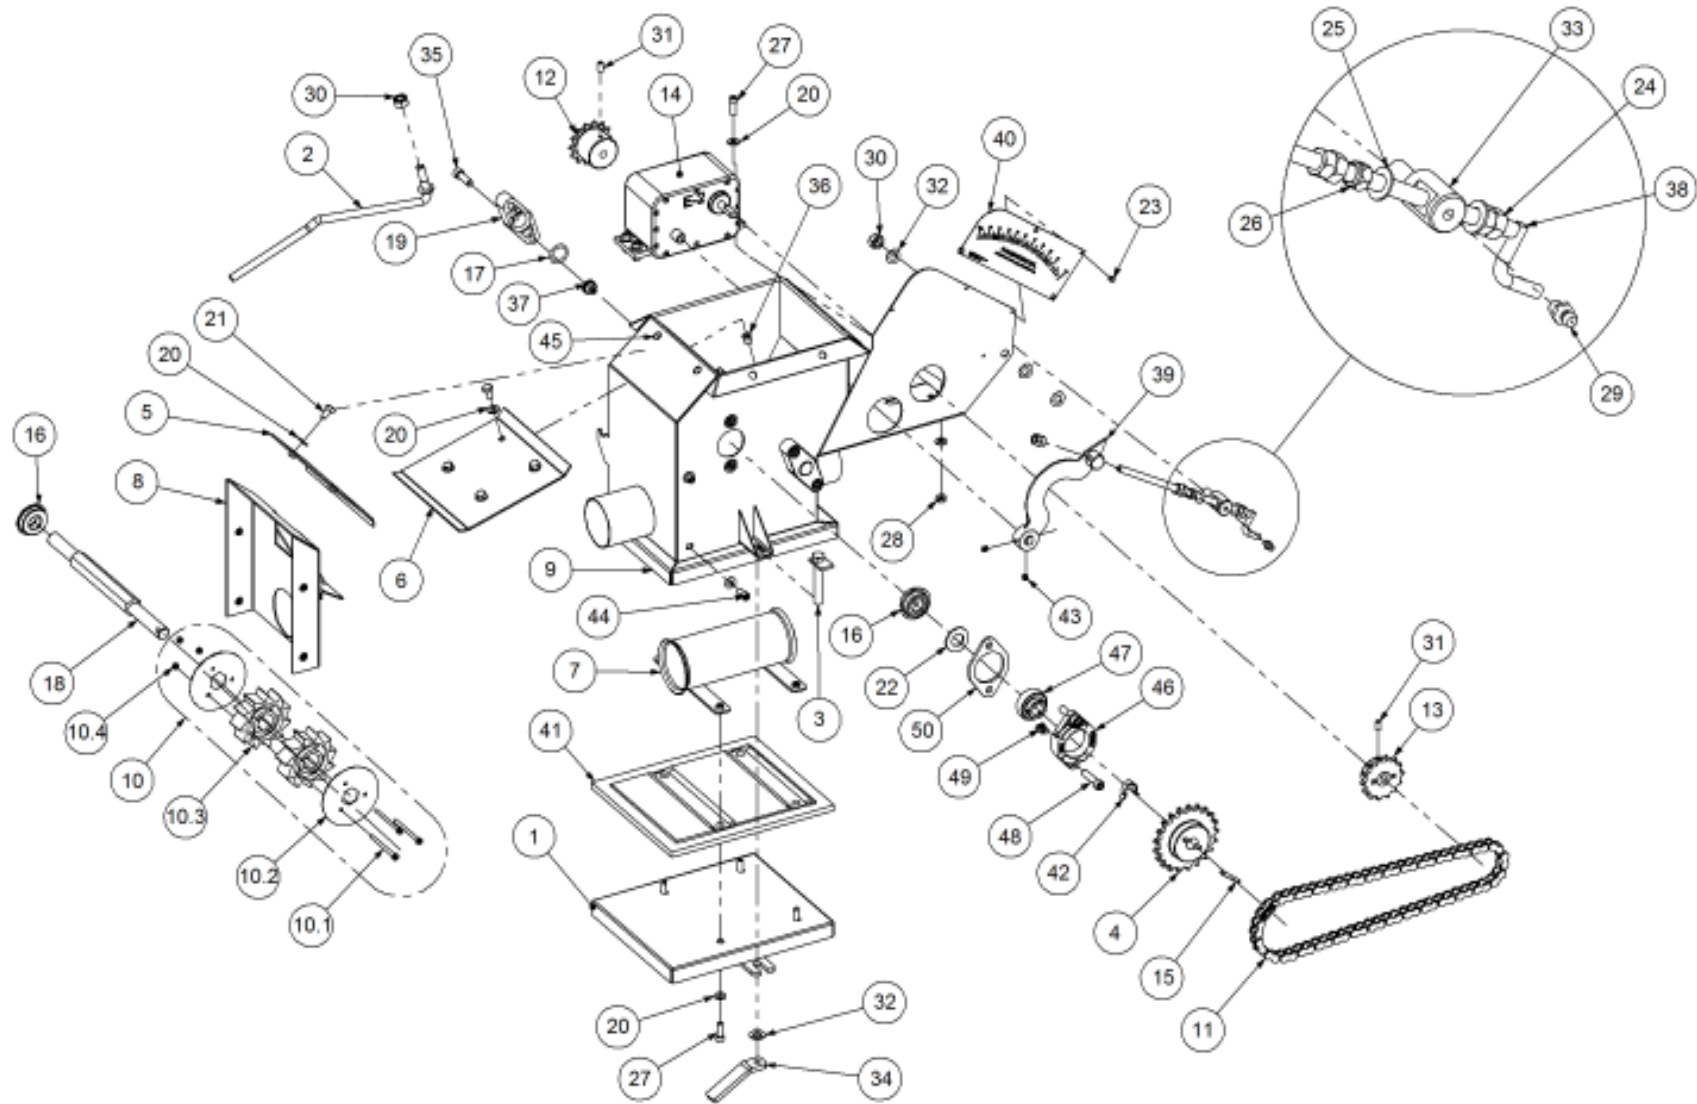

P/N 208102000 Metering Unit SSB - 1 Way Ground Drive

Key	Part Number	Description	Qty	Key	Part Number	Description	Qty
1	208100026	Bottom Door - SSB	1	29	111206000	Grease Nipple 1/4" UNF	1
2	208100051	Cleanout Door Handle - SSB	1	30	030130101	Nut 3/8" UNC Nyloc	2
3	208100061	Bottom Door Bolt - SSB	2	31	013110613	Grub Screw 1/4" UNC x 1/2"	2
4	208100095	Sprocket (Plastic) 1/2" BS x 21T	1	32	035110191	Flat Washer 3/8" ID	5
5	208100071	Coarse Seeds Plate - SSB	1	33	290601007	Screw Swivel	1
6	208100047	Clean Out Door - SSB	1	34	208100060	Handle - Bottom Door Fastener	2
7	208100028	Flow Through Tube	1	35	010208025	Cap Screw 5/16" BSW x 1"	4
8	208100020	Port Plate - 1 Way	1	36	030170061	Nut 1/4" UNC Huck	4
9	208102002	Metering Unit SSB - 1 Way	1	37	030170081	Nut 5/16" UNC Huck	8
10	208100092	Spool Assy - SSB	1	38	209600001	Indicator Adjusting Screw	1
10.1	059604060	Bolt Pan Hd M4 x 60	3	39	208102111	Calibration Indicator - SSB	1
10.2	193001905	Spool Washer	2	40	192017269	Calibration Dial	1
10.3	197018845	Spool	2	41	208100016	Door Rubber - SSB	1
10.4	080310041	Nut M4 S/Steel	3	42	193003765	Retainer Clip - Sprocket	1
11	208125000	Chain 1/2" AS Simplex	1	43	013110606	Grub Screw 1/4" UNC x 1/4"	2
12	290000036	Sprocket (Plastic) 1/2" BS x 14T - 3/8" ID	1	44	010106012	Cap Screw 1/4" UNC x 1/2"	4
13	208400167	Sprocket (Plastic) 1/2" BS x 14T	1	45	030170001	Nut 1/4" UNC Huck	2
14	130000020	Zero Max E2 Gear Box	1	46	136520300	Bearing Housing	2
15	090105032	Roll Pin 3/16" x 1-1/4"	1	47	135320210	Bearing - 5/8" ID	2
16	197161687	Seal 5/8" ID	2	48	010208032	Cap Screw 5/16" BSW x 1-1/4"	4
17	197192535	O'Ring 3/4" ID x 1" OD x 0.139"	2	49	111206675	Grease Nipple 1/4" UNF - 67.5°	2
18	208100100	Spool Shaft - SSB	1	50	197001626	Gasket (Small) - Bearing	2
19	137308846	Bush	2				
20	035106151	Flat Washer 1/4" ID	22				
21	000060135	Bolt Hex Hd 1/4" UNC x 1/2"	6				
22	035316320	Flat Washer 5/8" ID S/Steel	2				
23	094103001	Pop Rivet 1/8" Aluminium	4				
24	030110081	Nut 5/16" UNC	6				
25	035108161	Flat Washer 5/16" ID	2				
26	030130081	Nut 5/16" UNC Nyloc	1				
27	010106019	Cap Screw 1/4" UNC x 3/4"	8				
28	030130061	Nut 1/4" UNC Nyloc	4