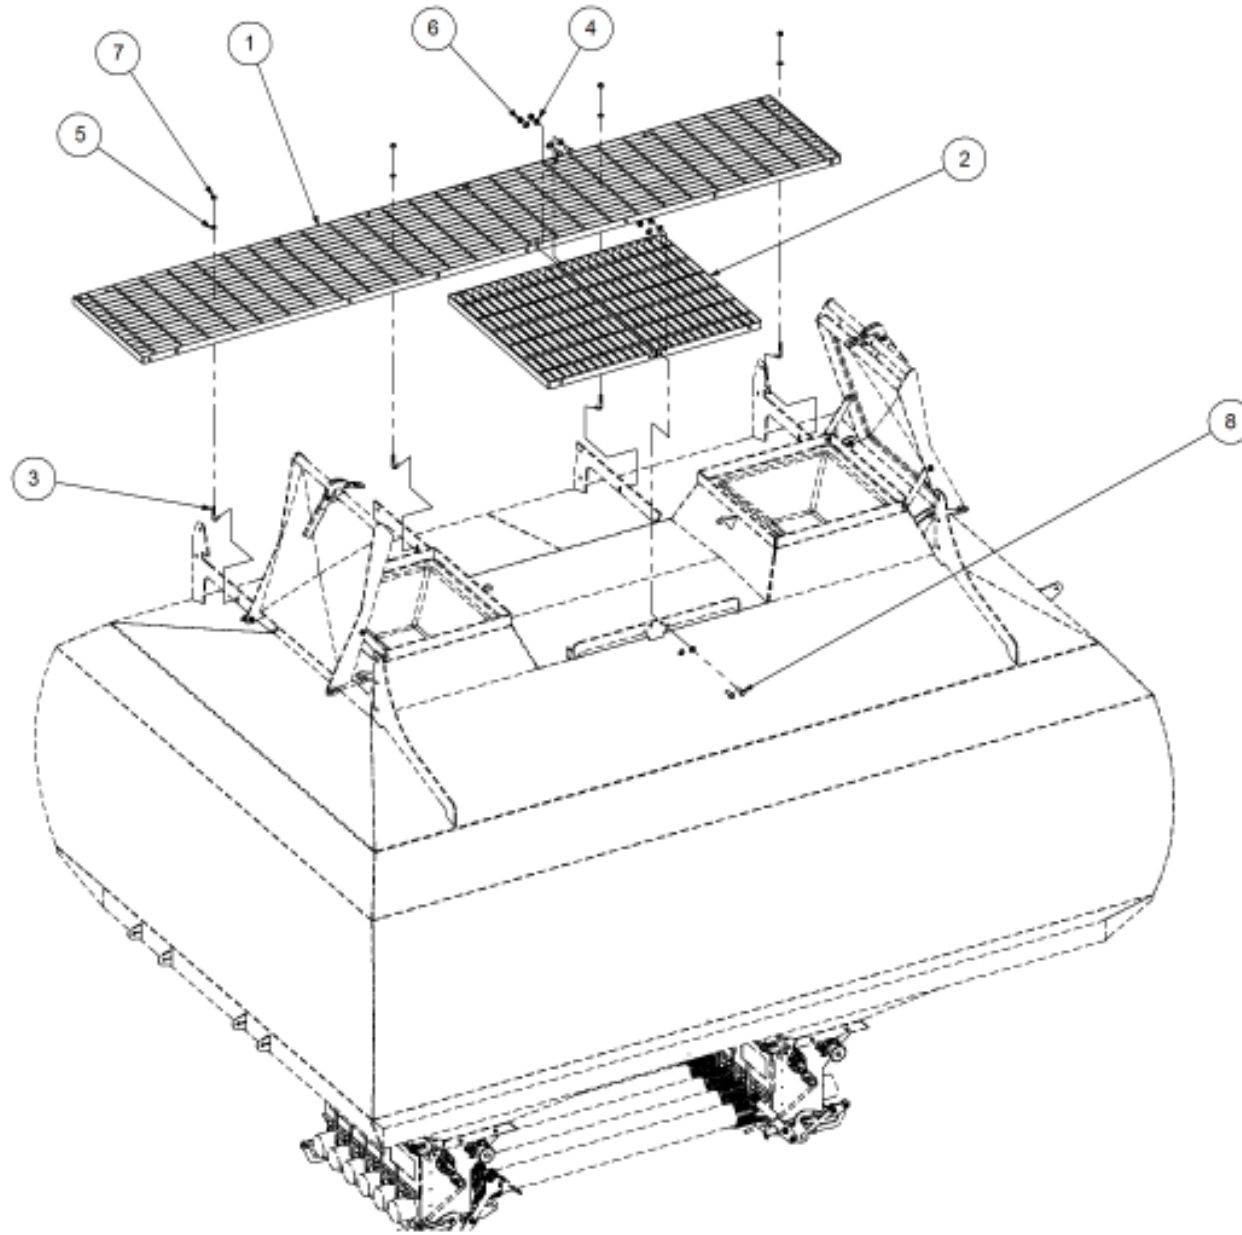

P/N 200702215 Walkway Kit - 7000 2 Bin

Key	Part Number	Description	Qty
1	193453260	Walkway Panel	1
2	193393065	Walkway Panel	2
3	057080000	J Bolt M8	4
4	085110000	Flat Washer 10 ID	8
5	085108000	Flat Washer 8 ID	4
6	080121000	Nut M10 Nyloc	4
7	080120800	Nut M8 Nyloc	4
8	050100308	Bolt Hex Hd M10 x 30	4

Key	Part Number	Description	Qty