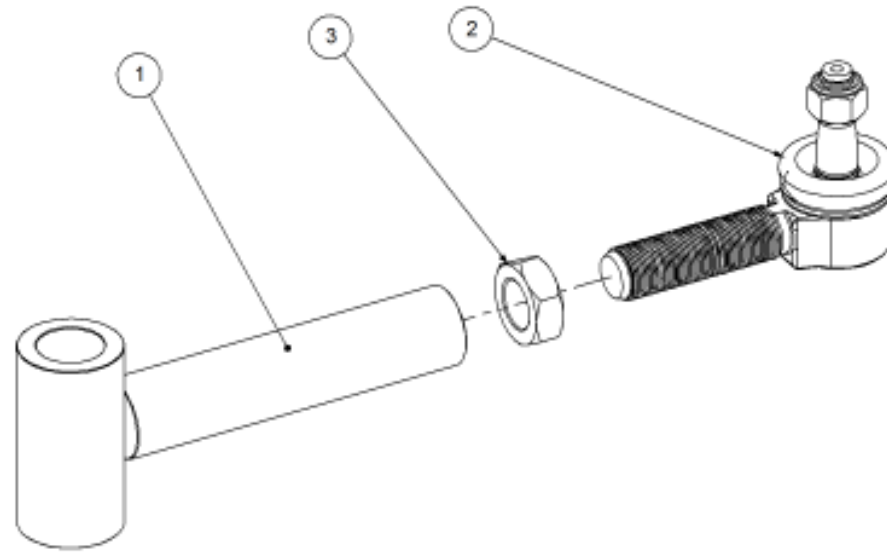

P/N 230606015 Secondary Lever Assy

Key	Part Number	Description	Qty
1	230606011	Secondary Lever	1
2	145003859	Tie Rod End - RH	1
3	145003861	Nut Lock 1" x 16 TPI - RH	1

Key	Part Number	Description	Qty