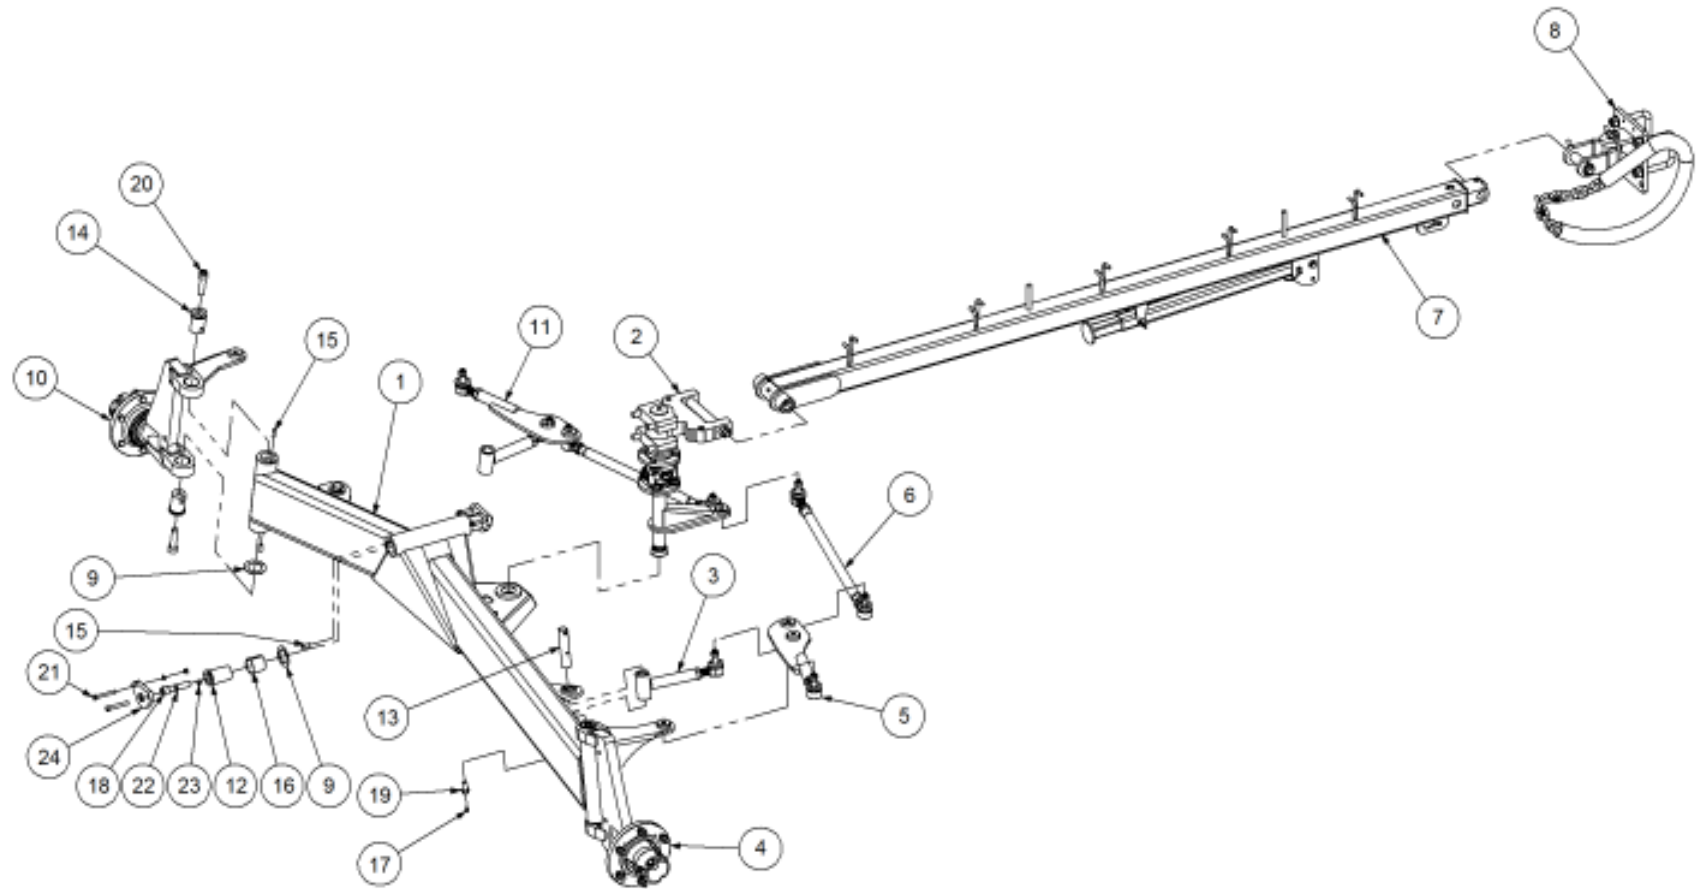

P/N 230603200

Axle Assy - 6000 3.0m Xtra Steer

Key	Part Number	Description	Qty
1	230603201	Rock Axle - Xtra Steer	1
2	230605115	Steering Yoke Assy - Xtra Steer	1
3	230606015	Secondary Lever Assy	2
4	230603010	Stub Axle Assy - 6000 RH	1
5	230606016	Link Assy - RH	1
6	230603123	Tie Rod Assy - Xtra Steer	2
7	235600110	Pull Assy	1
8	233260100	Universal Hitch Assy w/- U Bolts	1
9	138132093	Thrust Washer 2" ID x 0.093"	3
10	230603020	Stub Axle Assy- 6000 LH	1
11	230606022	Link Assy - LH	1
12	230603007	Pivot Pin - Rock Axle	2
13	491700200	Pin Assy	2
14	230603004	Pivot Pin - Stub Axle	4
15	090210030	Dowel Pin 10 Dia x 30	6
16	137131031	Bush Teflon 50 ID x 50 Lg	2
17	111206000	Grease Nipple 1/4" UNF	2
18	061120090	Cap Screw M20 x 90	2
19	491700206	Bolt M16 x 30 Durluk - Greasable	2
20	061120080	Cap Screw M20 x 80	4
21	050100808	Bolt Hex Hd M10 x 80	4
22	086110000	Washer/Spring M10 medium Zp	4
23	080111000	Nut Metric Crs ZP Hex M10	4
24	230603017	Safety Cap - Axle Pivot	2

Key	Part Number	Description	Qty