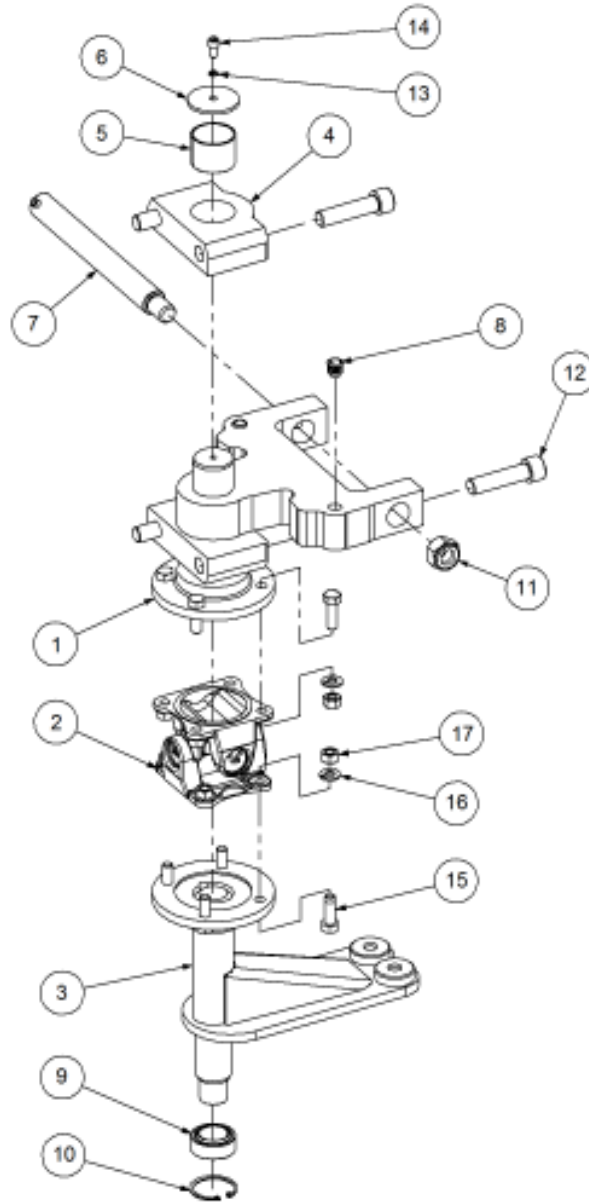

P/N 230605115 Steering Yoke Assy - Xtra Steer

P/N 230605115 Steering Yoke Assy - Xtra Steer

Key	Part Number	Description	Qty	Key	Part Number	Description	Qty
1	230605120	Bearing Assy - Xtra Steer	1				
2	230605112	Universal Assy	1				
3	230605116	Bottom Shaft - Xtra Steer	1				
4	214602031	Bearing Block	1				
5	137131025	Bush Teflon 50 ID x 40 Lg	1				
6	230605108	Top Cover	1				
7	230605110	Pull Pin	1				
8	195000003	End Stop	2				
9	137403501	Bearing Spherical 35 ID	1				
10	098205500	Circlip Internal 55mm	1				
11	080122400	Nut M24 Nyloc	1				
12	061120080	Cap Screw M20 x 80	4				
13	086108000	Spring Washer 8 ID	1				
14	060108020	Cap Screw M8 x 20	1				
15	000130385	Bolt Hex Hd 1/2" UNC x 1-1/2"	8				
16	036113000	Spring Washer 1/2" ID	8				
17	030110131	Nut 1/2" UNC	8