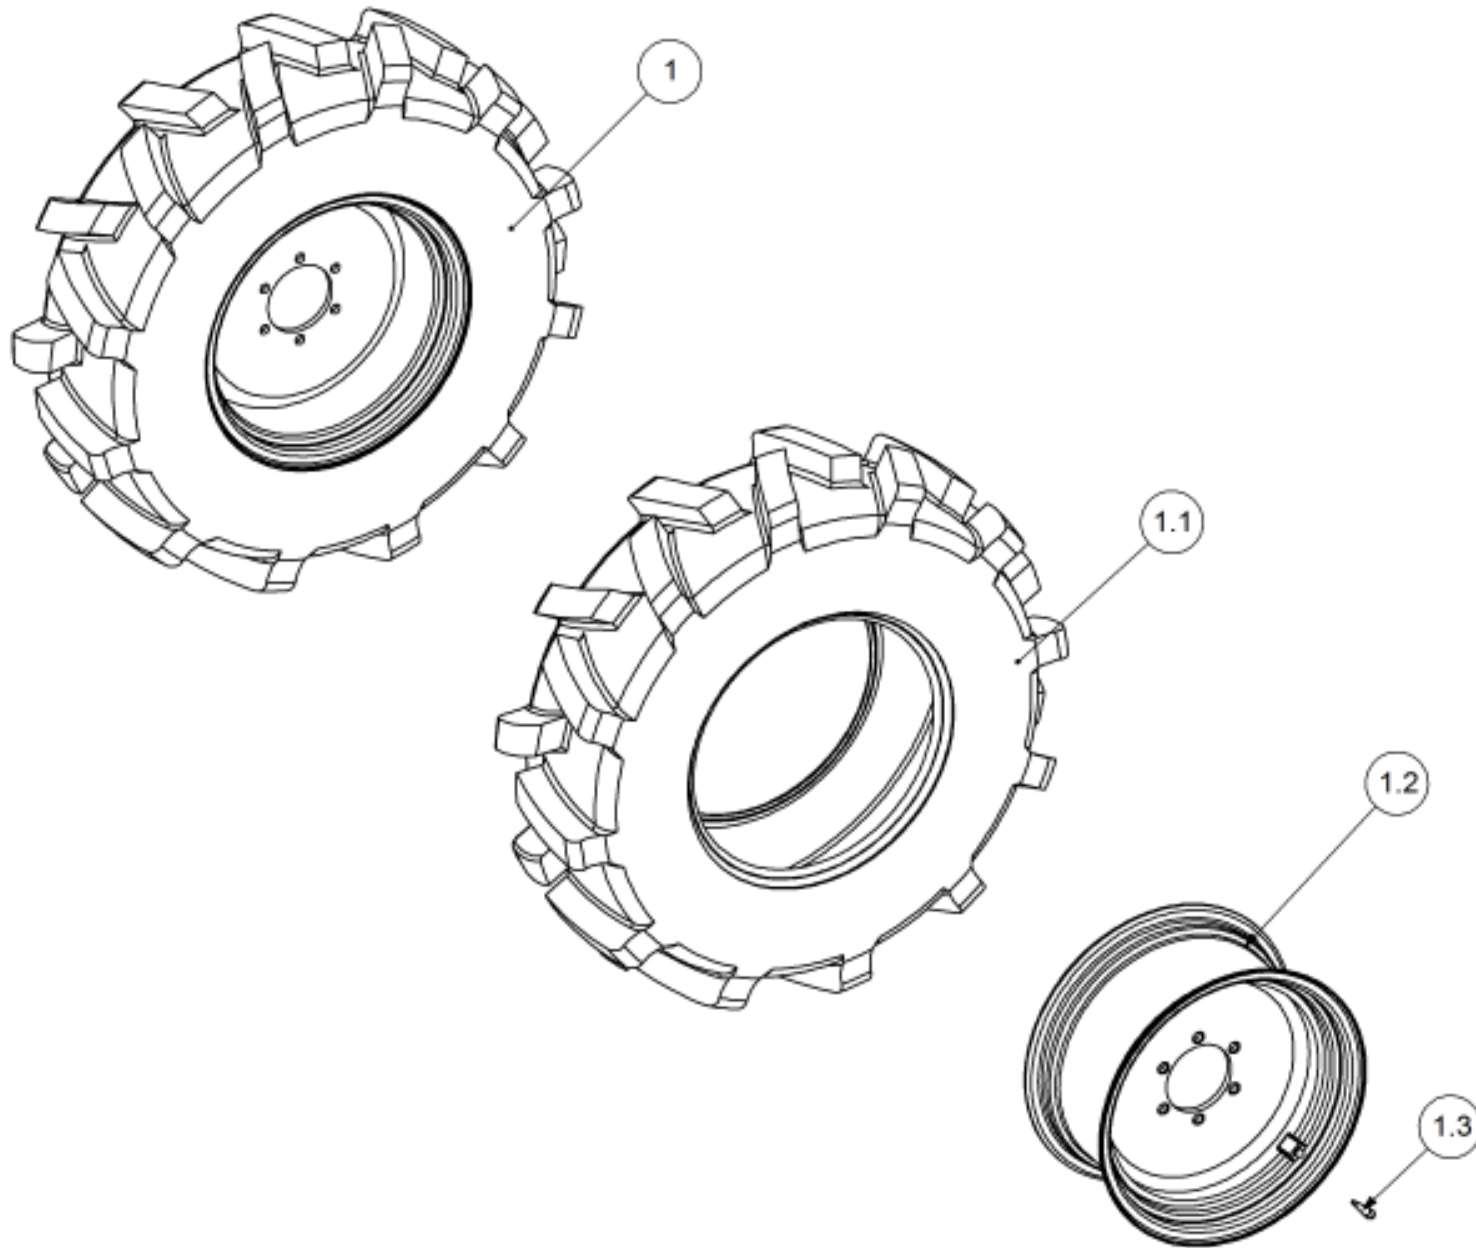

P/N 248000001 Wheel Kit - 15.5/80 x 24 Tyre - 6 stud

Key	Part Number	Description	Qty
1	298152406	Wheel Assy 15.5/80 x 24 6 Stud	2
1.1	142152412	Tyre Gripster 15.5/80 x 24	1
1.2	140122406	Rim W12 x 24 6 stud	1
1.3	142000218	Valve Stem	1

Key	Part Number	Description	Qty