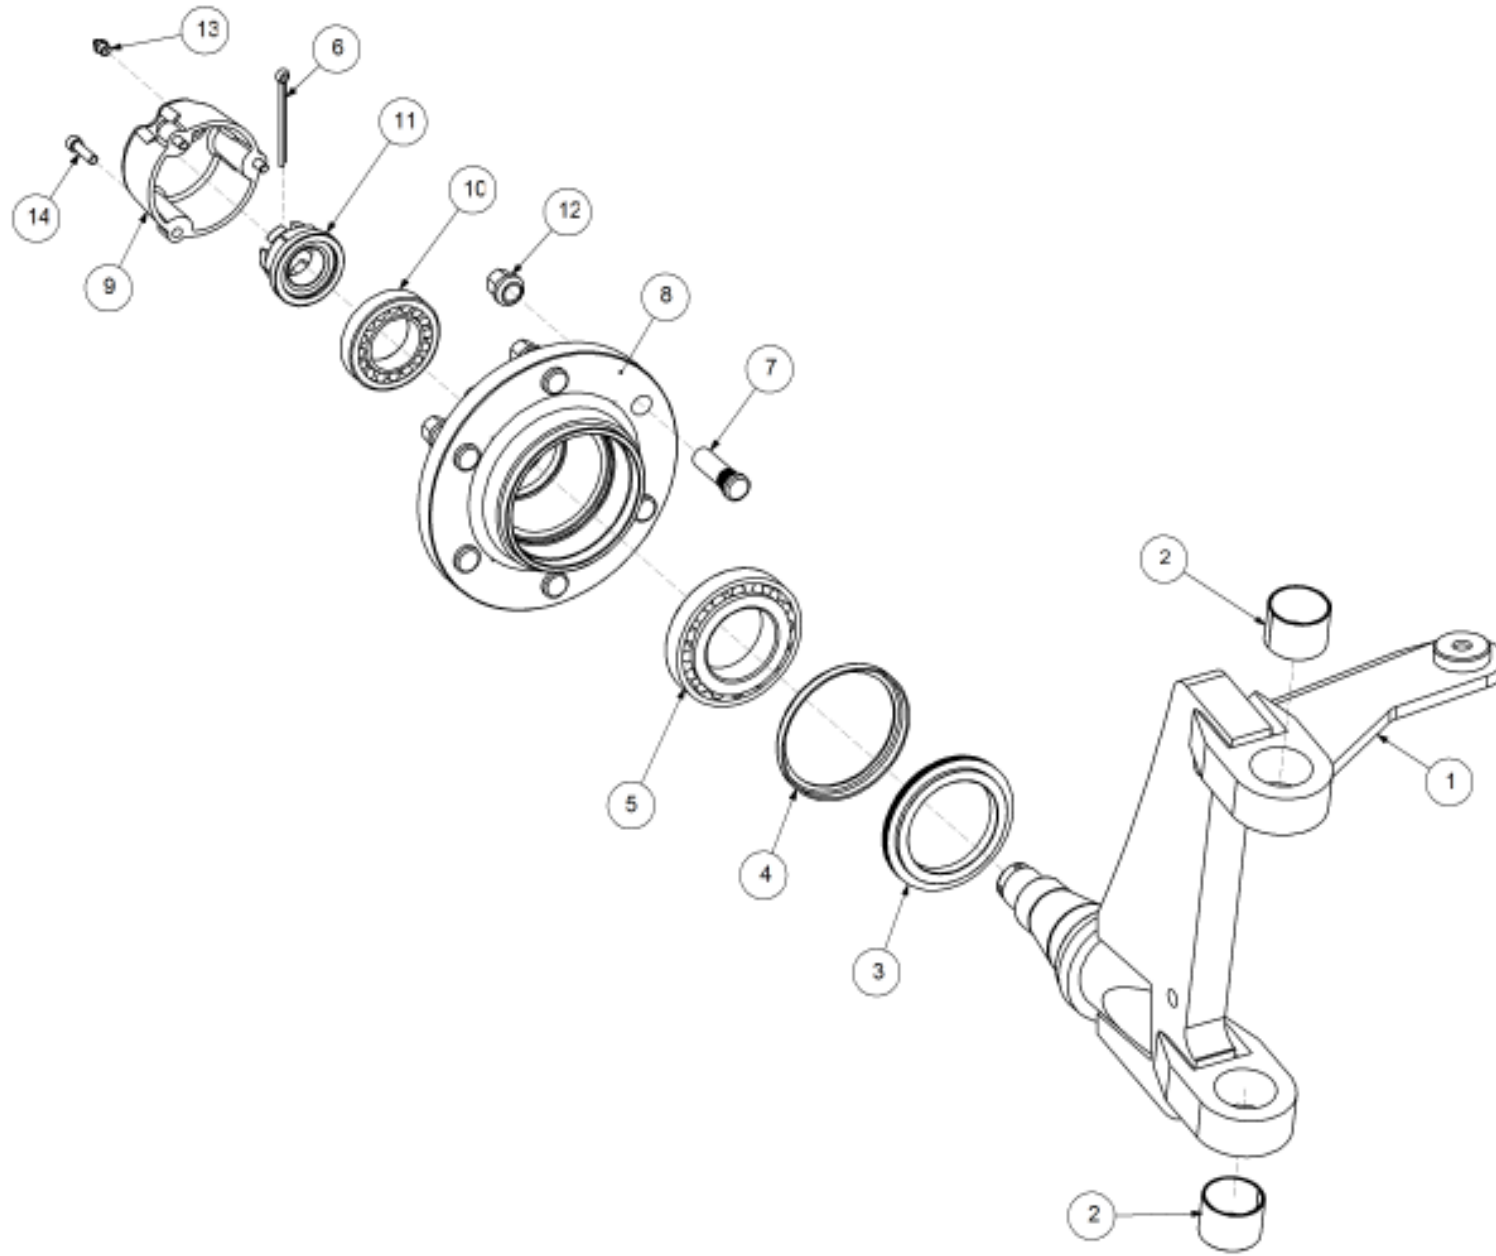

P/N 230603020 Stub Axle Assy- 6000 LH

Key	Part Number	Description	Qty
1	230603021	Stub Axle - 6000 LH	1
2	137131025	Bush Teflon 50 ID x 40 Lg	2
3	139075008	Seal 3-1/2" ID	1
4	139075009	Wear Ring	1
5	135030214	Bearing Tapered Roller 70 ID	1
6	092206080	Split Pin 6.3 Dia x 80	1
7	056180600	Wheel Stud M18	6
8	139075004	Hub - 6 stud	1
9	139075007	Grease Cap	1
10	135030210	Bearing Tapered Roller 50 ID	1
11	249092002	Axle Nut 1-1/2"	1
12	080161801	Wheel Nut M18	6
13	111103000	Grease Nipple 1/8" BSP	1
14	060108030	Cap Screw M8 x 30	3

Key	Part Number	Description	Qty