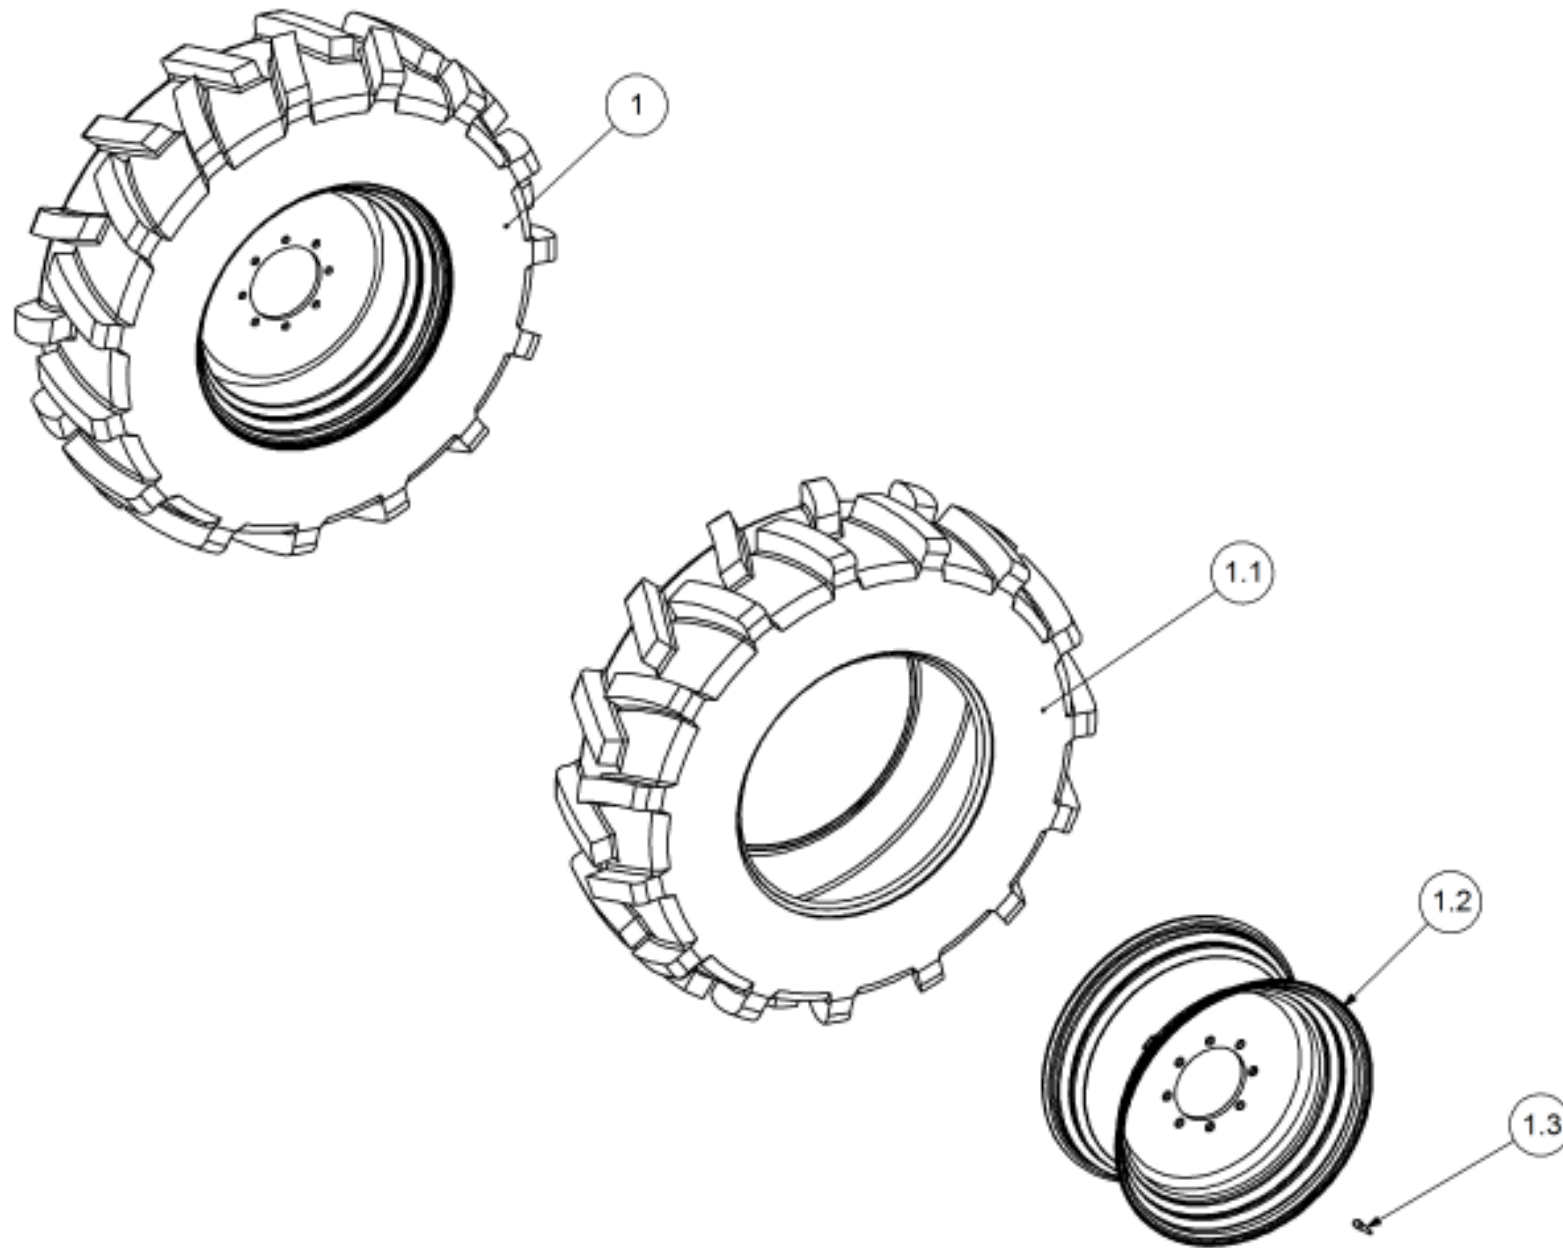

P/N 248000003 Wheel Kit - 18.4 x 30 - 8 stud

Key	Part Number	Description	Qty
1	298183008	Wheel Assy 18.4 x 30 8 Stud	2
1.1	142183008	Tyre Gripster 18.4 x 30	1
1.2	140153008	Rim DW15 x 30 8 stud	1
1.3	142000218	Valve Stem	1

Key	Part Number	Description	Qty