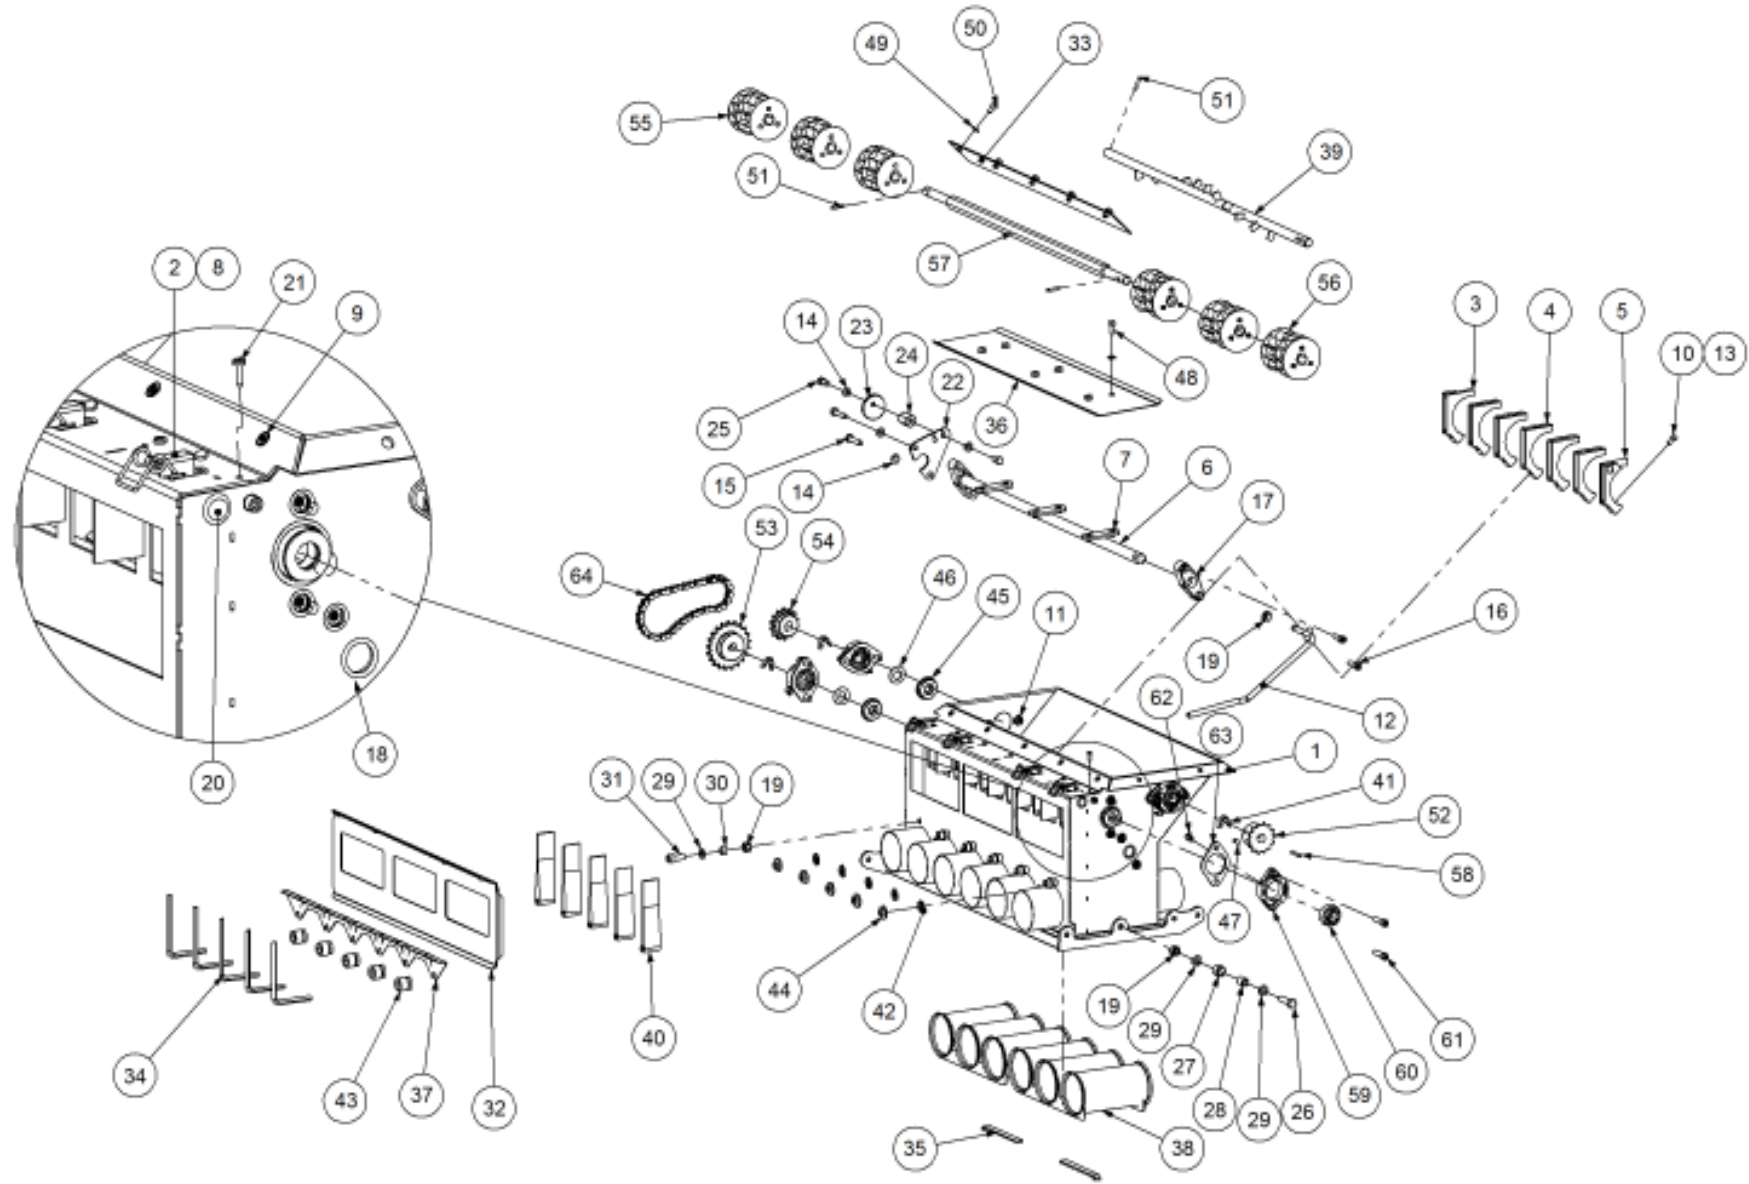

P/N 208600001 Metering Unit Assy - 6 Way (less Bottom Door)

Key	Part Number	Description	Qty	Key	Part Number	Description	Qty
1	208600002	Metering Unit Body - 6 Way	1	33	208600120	Spool Cover Plate	1
2	193020504	Over Centre Clamp	4	34	208400101	Vane Handle	5
3	208400128	Spool Divider - LH	1	35	208400073	Clip - Flow Through Tube	2
4	208400126	Spool Divider	1	36	208600047	Cleanout Door - 6 Way	1
5	208400127	Spool Divider - RH	1	37	208600064	Indent Plate - Vane Lever - 6 Way	1
6	208600054	Cleanout Door Shaft Assy - 6 Way	1	38	208600063	Flow Thru Tube	2
7	030170061	Nut 1/4" UNC Huck	6	39	208600081	Agitator Shaft - 6 Way	1
8	094303000	Pop Rivet 1/8" S/Steel	8	40	193008851	Vane - Metering Unit	5
9	030170061	Nut 1/4" UNC Huck	12	41	193003765	Retainer Clip - Sprocket	3
10	010106012	Cap Screw 1/4" UNC x 1/2"	9	42	193001761	Retainer Clip	5
11	030170081	Nut 5/16" UNC Huck	12	43	208400125	Seal Assy	5
12	208400051	Cleanout Door Handle	1	44	137308858	Bush 8mm	5
13	030130061	Nut 1/4" UNC Nyloc	2	45	197161687	Seal 5/8" ID	4
14	035108161	Flat Washer 5/16" ID	4	46	035316320	Flat Washer 5/8" ID S/Steel	4
15	000080385	Bolt Hex Hd 5/16" UNC x 1-1/2"	2	47	013110613	Grub Screw 1/4" UNC x 1/2"	1
16	010208025	Cap Screw 5/16" BSW x 1"	2	48	000060195	Bolt Hex Hd 1/4" UNC x 3/4"	6
17	137308846	Bush	2	49	035106151	Flat Washer 1/4" ID	11
18	197192535	O'Ring 3/4" ID x 1" OD x 0.139"	2	50	000060135	Bolt Hex Hd 1/4" UNC x 1/2"	5
19	030130101	Nut 3/8" UNC Nyloc	9	51	090105025	Roll Pin 3/16" x 1"	3
20	197000127	Blank Off Plug	2	52	290000032	Sprocket (Plastic) 1/2" BS x 14T - 5/8" ID	1
21	009408000	Screw 8g x 5/8"	7	53	126132106	Sprocket (Plastic) 1/2" BS x 21T - 5/8" ID	1
22	208400062	Chain Tensioner Bracket	1	54	126131405	Sprocket (Plastic) 1/2" BS x 14T - 5/8" ID	1
23	208400061	Chain Tensioner Block	1	55	208400093	Spool Assembly - RH	3
24	208400064	Chain Tensioner Spacer	1	56	208400092	Spool Assembly - LH	3
25	000080195	Bolt Hex Hd 5/16" UNC x 3/4"	2	57	208600065	Spool Shaft - 6 Way	1
26	000100385	Bolt Hex Hd 3/8" UNC x 1-1/2"	2	58	182047430	Key 4.75 x 4.75 x 30mm	1
27	208400077	Latch Bearing	2	59	136520300	Bearing Housing	4
28	208400089	Latch Bearing Spacer	2	60	135320210	Bearing - 5/8" ID	4
29	035110191	Flat Washer 3/8" ID	10	61	010208032	Cap Screw 5/16" BSW x 1-1/4"	8
30	208400076	Indent Plate Spacer - 4 Way	6	62	111206675	Grease Nipple 1/4" UNF - 67.5°	4
31	010110025	Cap Screw 3/8" UNC x 1"	6	63	197001626	Gasket (Small) - Bearing	4
32	208600110	Inspection Window & Seal	1	64	125140211	Chain Assy 1/2" AS (35 L + CL)	1