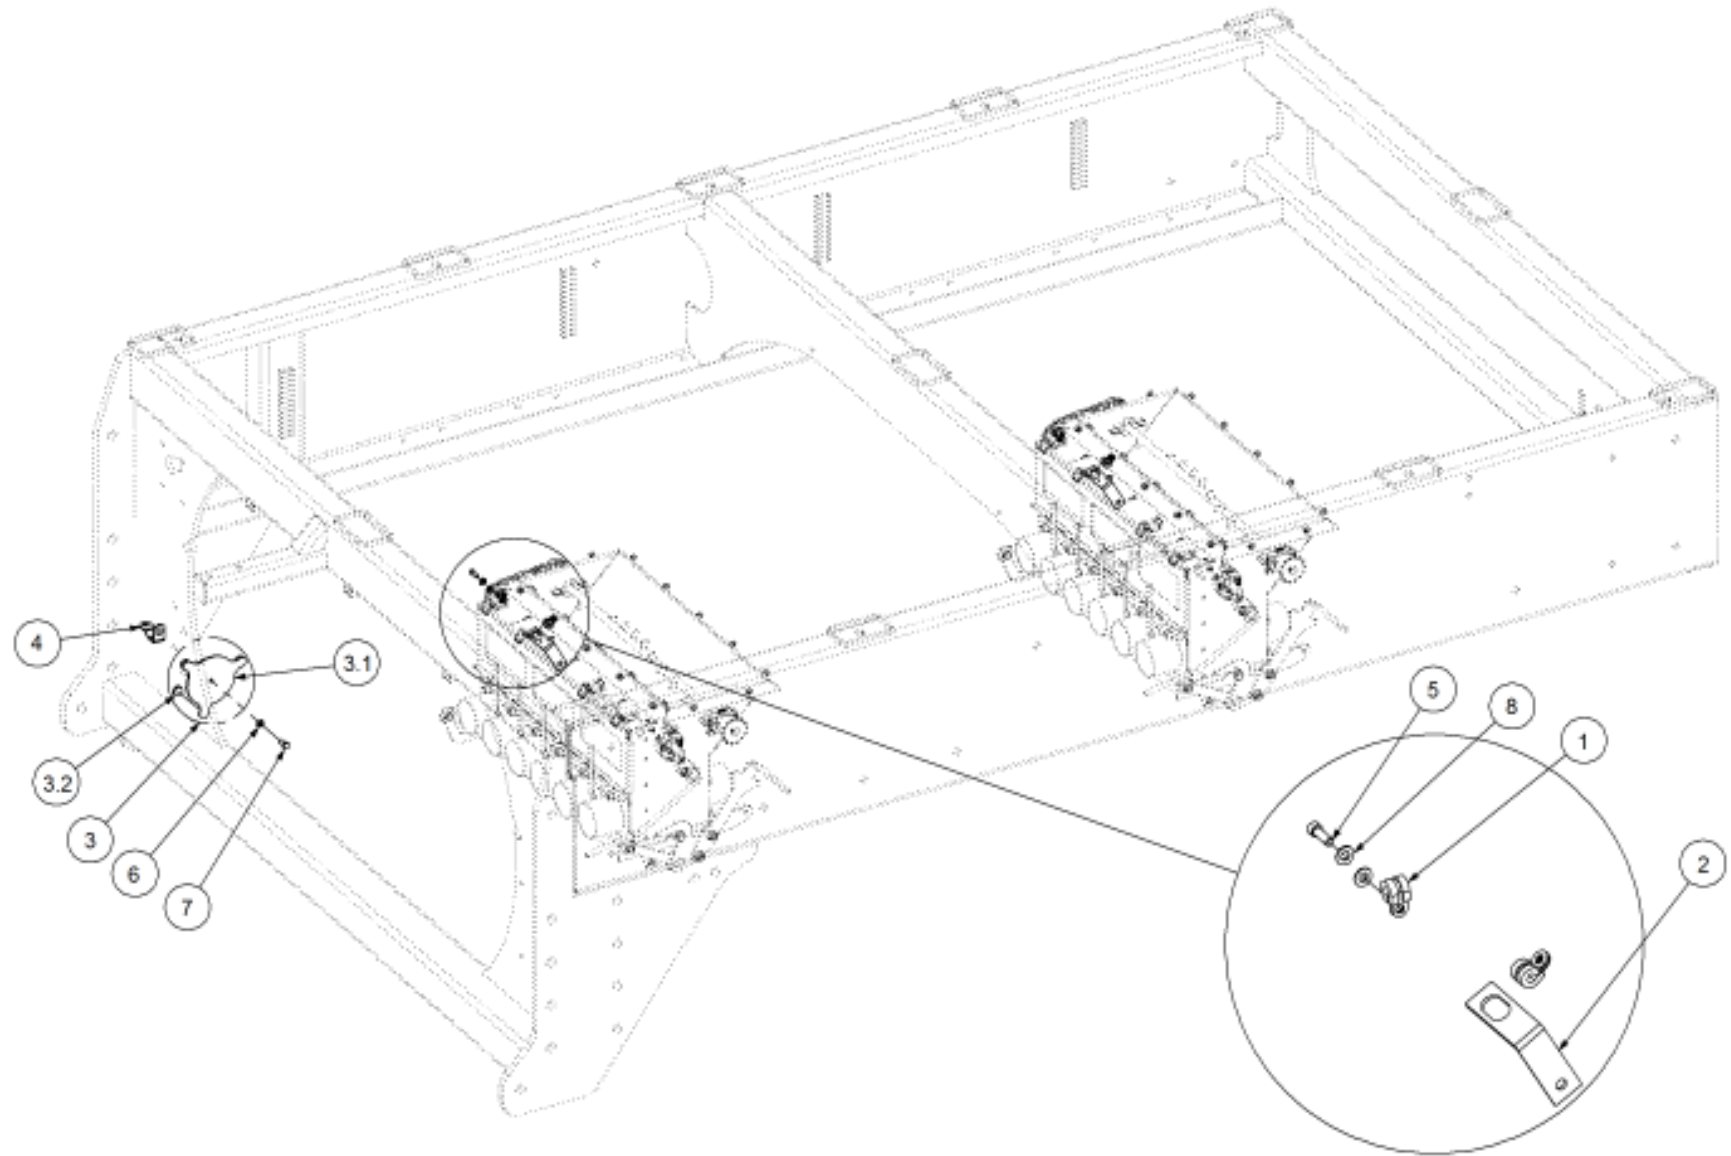

P/N 290000103   Sensor Mount Kit - 2 Bin

Key	Part Number	Description	Qty
1	115001350	Cable Clamp 10mm	4
2	290000098	Speed Sensor Bracket	2
3	290000101	Mount Plate - Speed Magnet	1
3.1	193075004	Sensor Plate - 3 Magnet	1
3.2	193075005	Disc Magnet	3
4	290000102	Sensor Mount	1
5	010106019	Cap Screw 1/4" UNC x 3/4"	2
6	036108000	Spring Washer 5/16" ID	1
7	050080208	Bolt Hex Hd M8 x 20	1
8	035106151	Flat Washer 1/4" ID	6

Key	Part Number	Description	Qty