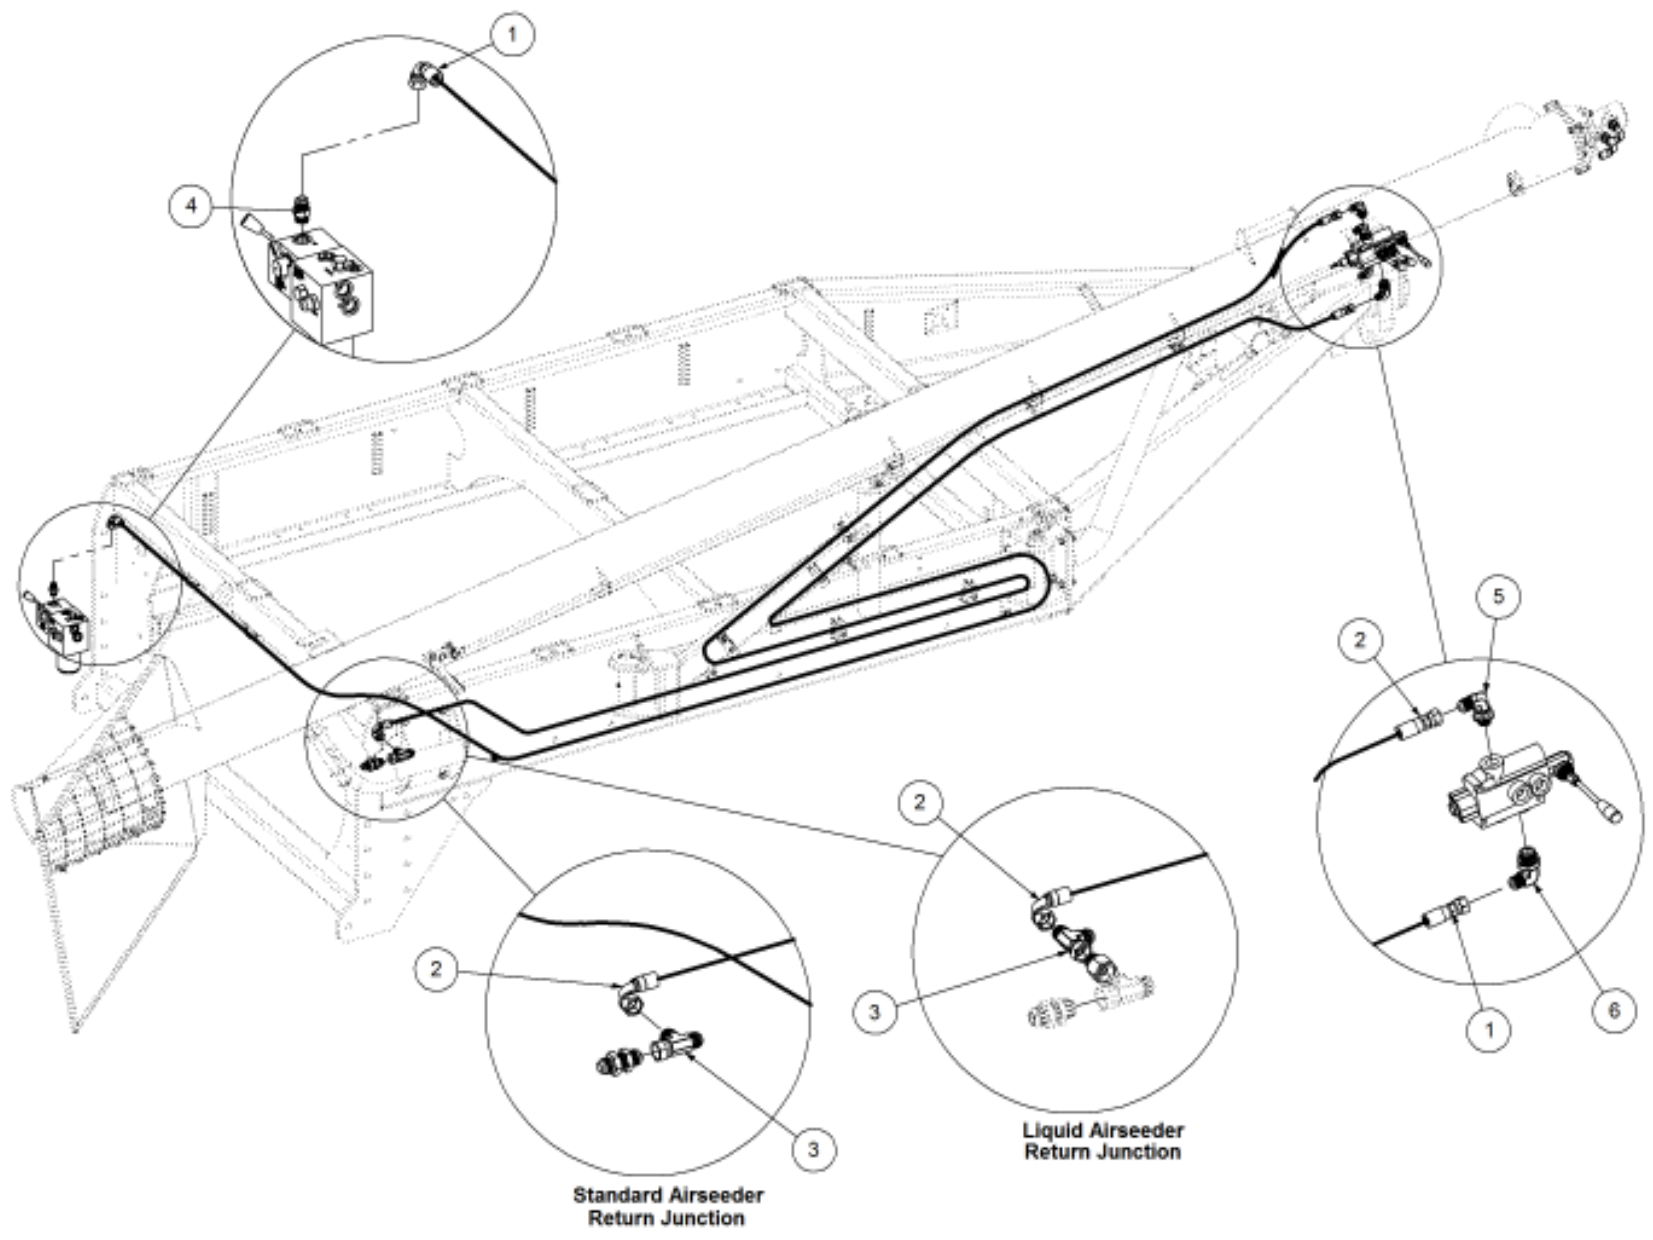

P/N 15000059

Hydraulic Hose & Fittings Kit

Key	Part Number	Description	Qty
1	150000048	Hyd Hose 1/2" DWB x 10800 Lg	1
2	150000049	Hyd Hose 1/2" DWB x 9000 Lg	1
3	15212R6X-S	Fitting - Tee 1-1/16" JicM x 1-1/16" JicM x 1-1/16" JicF	1
4	15210F5OX-S	Fitting - Connector 7/8" JicM x 7/8" UnoM	1
5	15210C4OMX-S	Fitting - Elbow 90° 7/8" JicM x 1/2" BspM	1
6	15210-12C4OMX-S	Fitting - Elbow 90° 7/8" JicM x 3/4" BspM	1
7	PSG32	Spiral Guard	1

Key	Part Number	Description	Qty