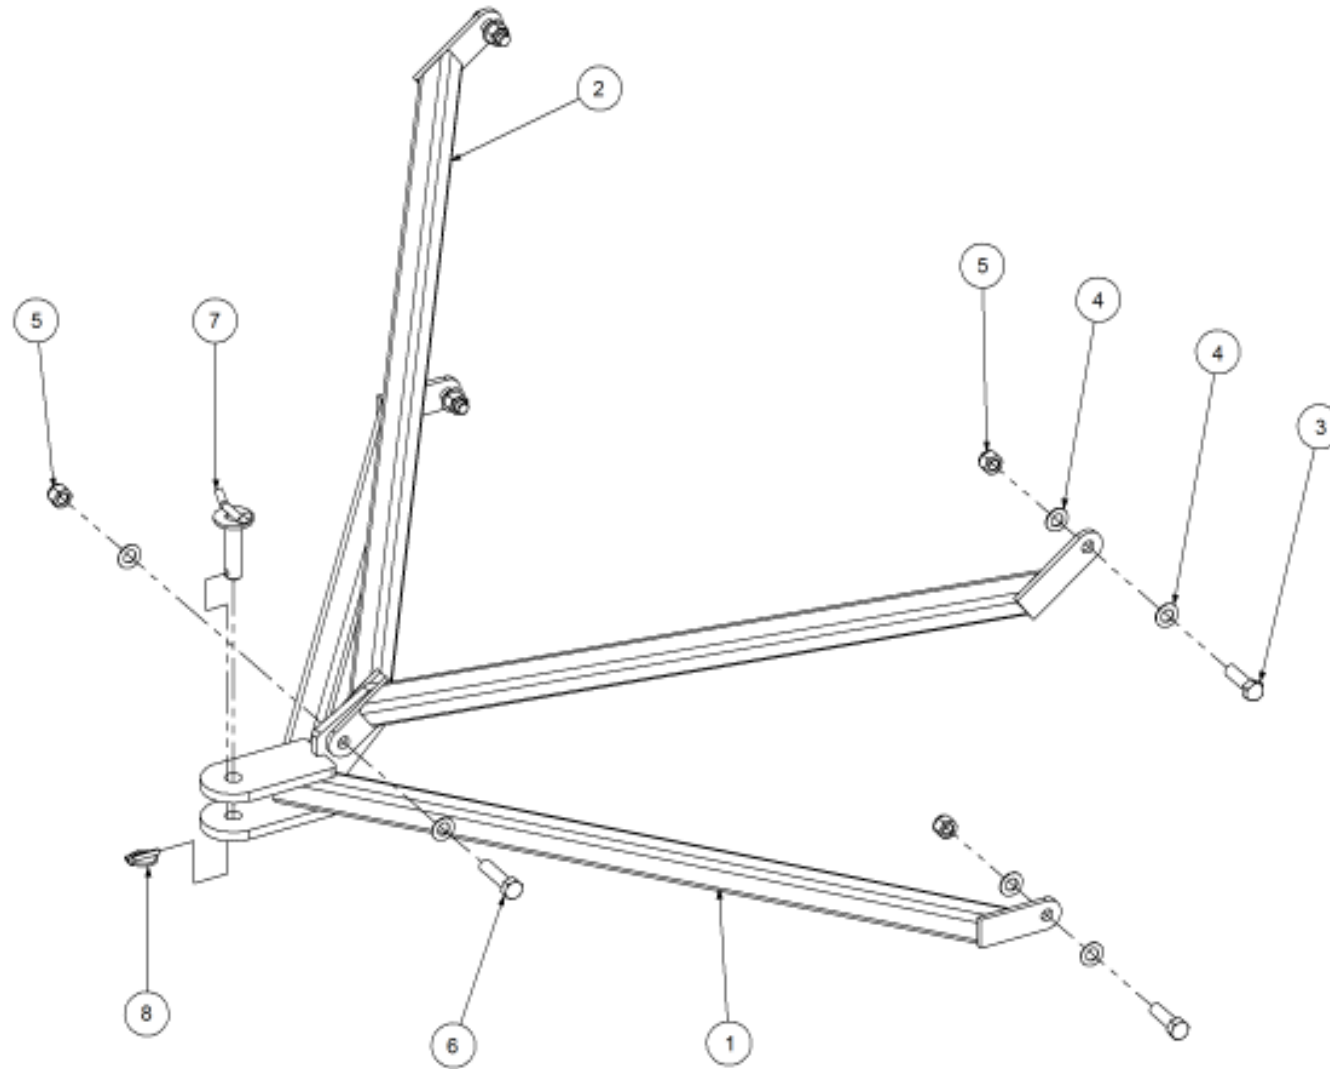

Key	Part Number	Description	Qty
------------	--------------------	--------------------	------------

P/N 234000000 Harrow Hitch Assy

P/N 234000000 Harrow Hitch Assy

Key	Part Number	Description	Qty
1	234000011	Lower Arm	1
2	234000021	Upper Arm	2
3	000190638	Bolt Hex Hd 3/4" UNC x 2-1/2"	4
4	035119380	Flat Washer 3/4" ID	10
5	030130191	Nut 3/4" UNC Nyloc	5
6	000190755	Bolt Hex Hd 3/4" UNC x 3"	1
7	234000001	Hitch Pin	1
8	095110036	Lynch Pin 3/8"	1