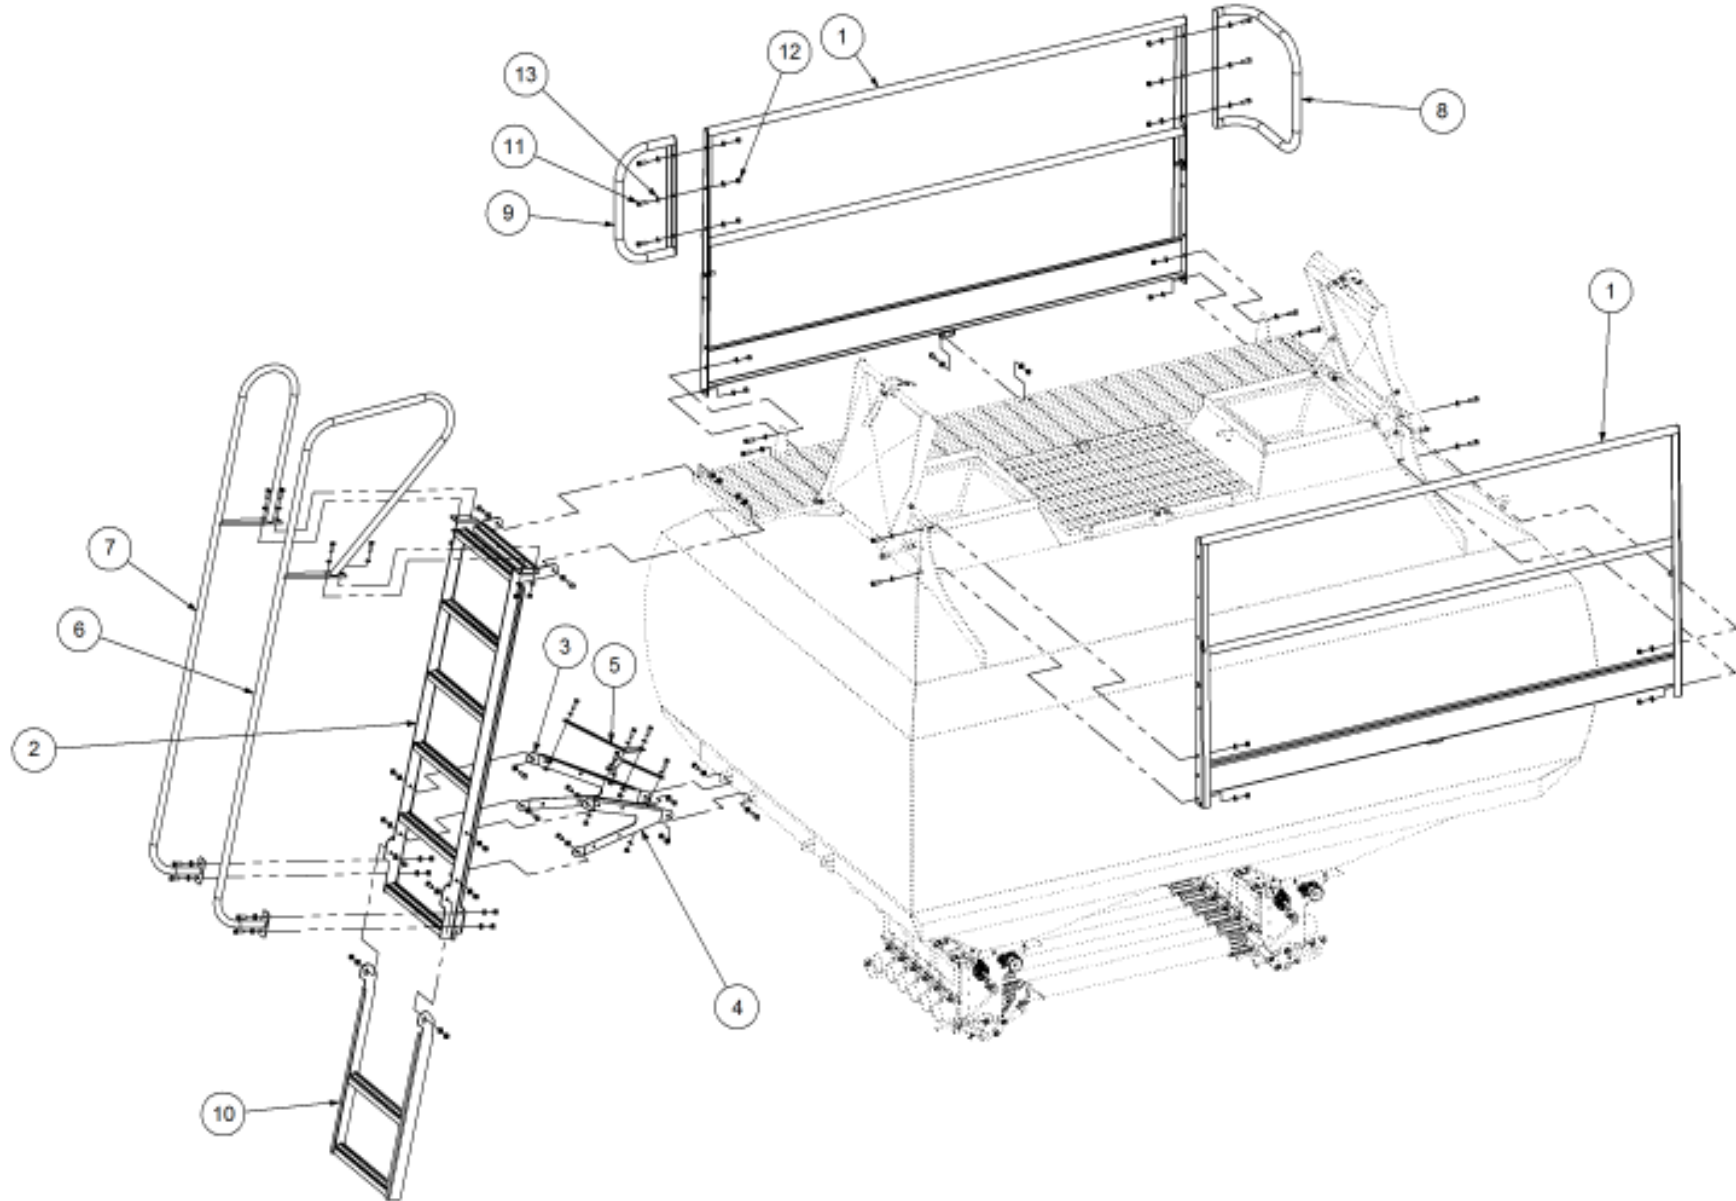

P/N 200702210 Handrail Kit - 7000 2 Bin

Key	Part Number	Description	Qty
1	206602081	Handrail Assy	2
2	202600001	Ladder	1
3	202702002	Ladder Stay - LH	1
4	202702001	Ladder Stay - RH	1
5	202600006	Ladder Cross Stay	2
6	202602004	Ladder Handrail - RH	1
7	202602005	Ladder Handrail - LH	1
8	206602052	Handrail End - Return	1
9	206602053	Handrail End - Straight	1
10	202900001	Ladder Extension - 2 Step	1
11	050100308	Bolt Hex Hd M10 x 30	38
12	080121000	Nut M10 Nyloc	38
13	085110000	Flat Washer 10 ID	76

Key	Part Number	Description	Qty