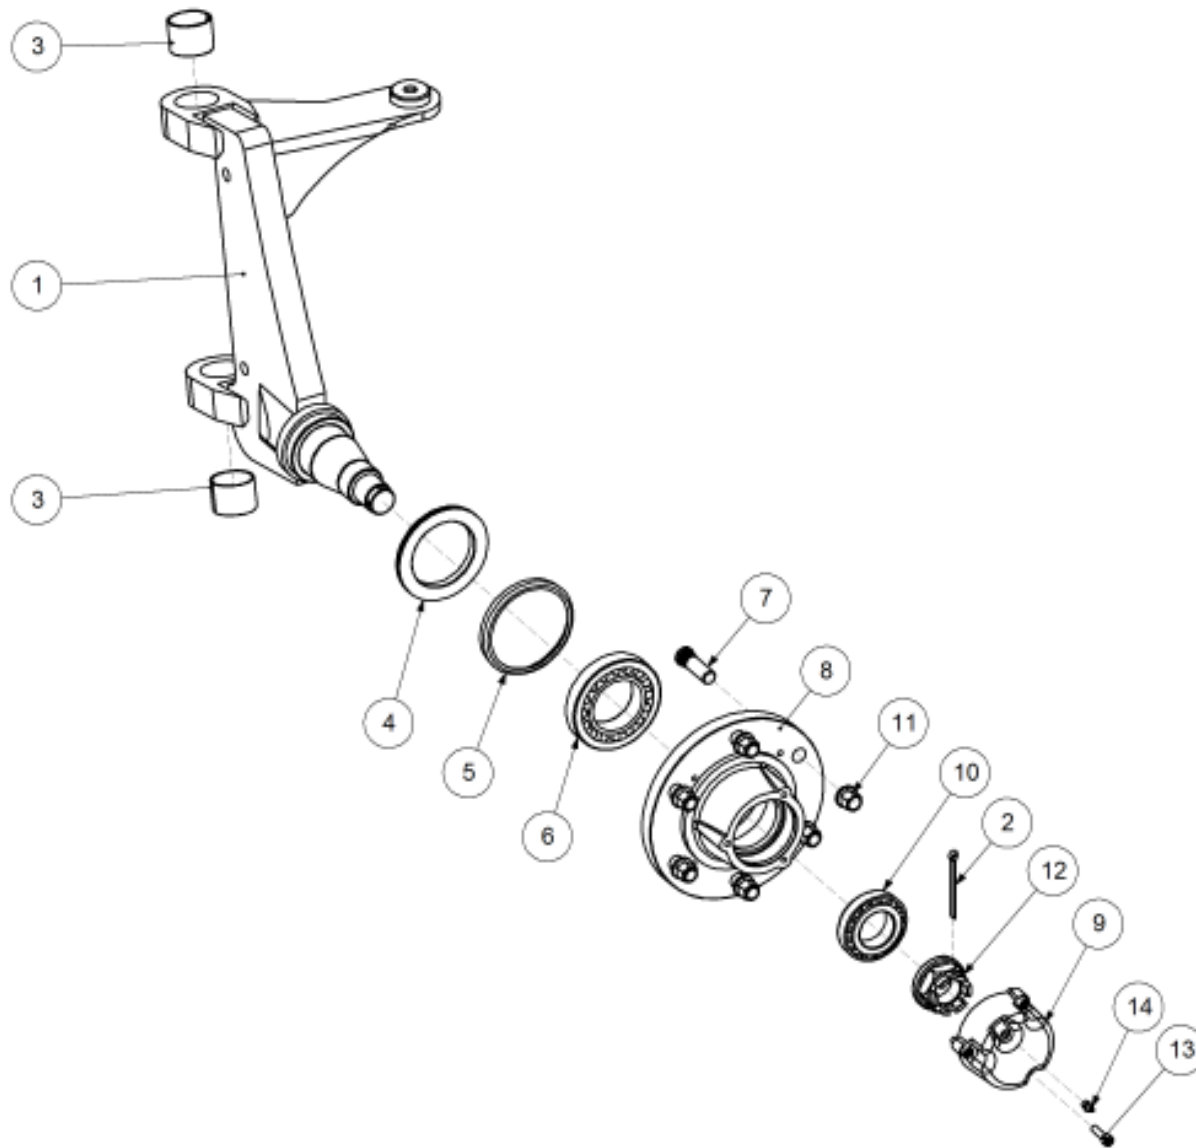

Key	Part Number	Description	Qty
-----	-------------	-------------	-----

P/N 230603200

Axle Assy - 6000 3.0m Xtra Steer

Key	Part Number	Description	Qty
1	230603201	Rock Axle - Xtra Steer	1
2	230605115	Steering Yoke Assy - Xtra Steer	1
3	230606015	Secondary Lever Assy	2
4	230603010	Stub Axle Assy - 6000 RH	1
5	230606016	Link Assy - RH	1
6	230603123	Tie Rod Assy - Xtra Steer	2
7	235600110	Pull Assy	1
8	233260100	Universal Hitch Assy w/- U Bolts	1
9	138132093	Thrust Washer 2" ID x 0.093"	3
10	230603020	Stub Axle Assy- 6000 LH	1
11	230606022	Link Assy - LH	1
12	230603007	Pivot Pin - Rock Axle	2
13	491700200	Pin Assy	2
14	230603004	Pivot Pin - Stub Axle	4
15	090210030	Dowel Pin 10 Dia x 30	6
16	137131031	Bush Teflon 50 ID x 50 Lg	2
17	111206000	Grease Nipple 1/4" UNF	2
18	061120090	Cap Screw M20 x 90	2
19	491700206	Bolt M16 x 30 Durluk - Greasable	2
20	061120080	Cap Screw M20 x 80	4
21	050100808	Bolt Hex Hd M10 x 80	4
22	086110000	Washer/Spring M10 medium Zp	4
23	080111000	Nut Metric Crs ZP Hex M10	4
24	230603017	Safety Cap - Axle Pivot	2

Key	Part Number	Description	Qty
-----	-------------	-------------	-----

P/N 230603010 Stub Axle Assy - 6000 RH

Key	Part Number	Description	Qty
1	230603011	Stub Axle - 6000 RH	1
2	092206080	Split Pin 6.3 Dia x 80	1
3	137131025	Bush Teflon 50 ID x 40 Lg	2
4	139075008	Seal 3-1/2" ID	1
5	139075009	Wear Ring	1
6	135030214	Bearing Tapered Roller 70 ID	1
7	056180600	Wheel Stud M18	6
8	139075004	Hub - 6 stud	1
9	139075007	Grease Cap	1
10	135030210	Bearing Tapered Roller 50 ID	1
11	080161801	Wheel Nut M18	6
12	249092002	Axle Nut 1-1/2"	1
13	060108030	Cap Screw M8 x 30	3
14	111103000	Grease Nipple 1/8" BSP	1