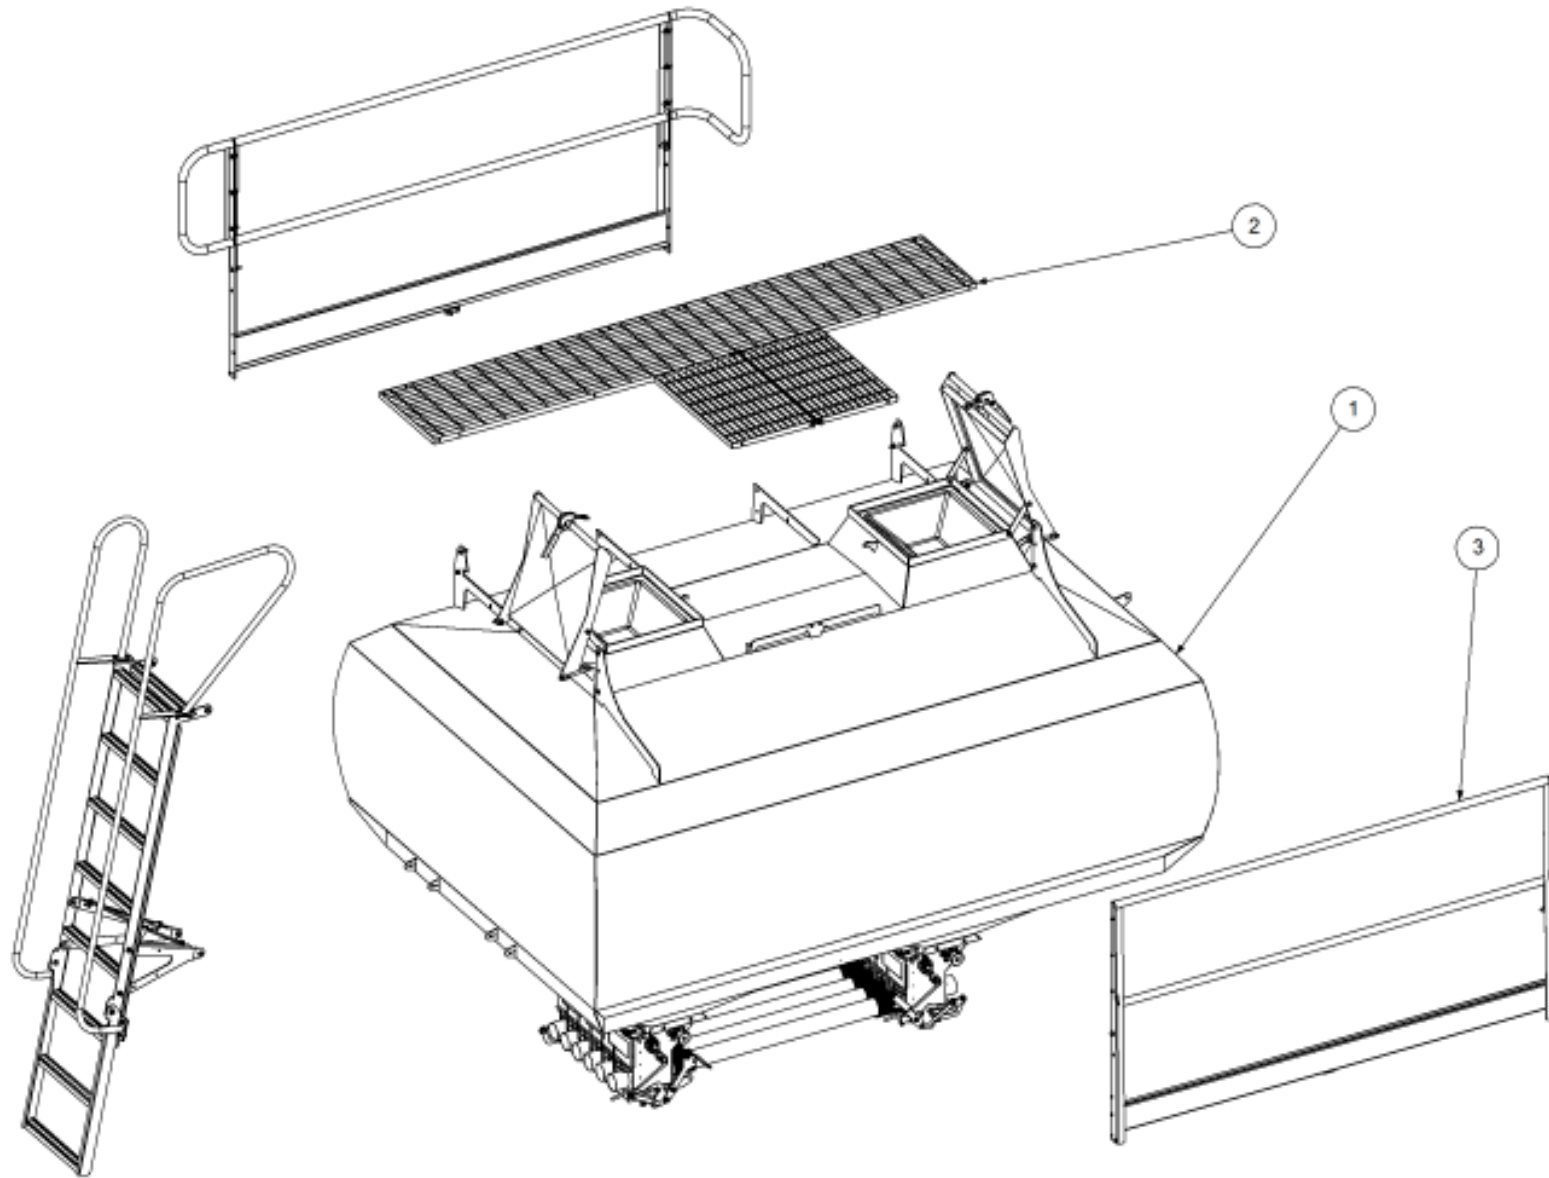

P/N 200702000

Bin Assembly - 7000 2 Bin

Key	Part Number	Description	Qty
1	200702250	Bin Sub Assembly - 7000 2 Bin	1
2	200702215	Walkway Kit - 7000 2 Bin	1
3	200702210	Handrail Kit - 7000 2 Bin	1

Key	Part Number	Description	Qty