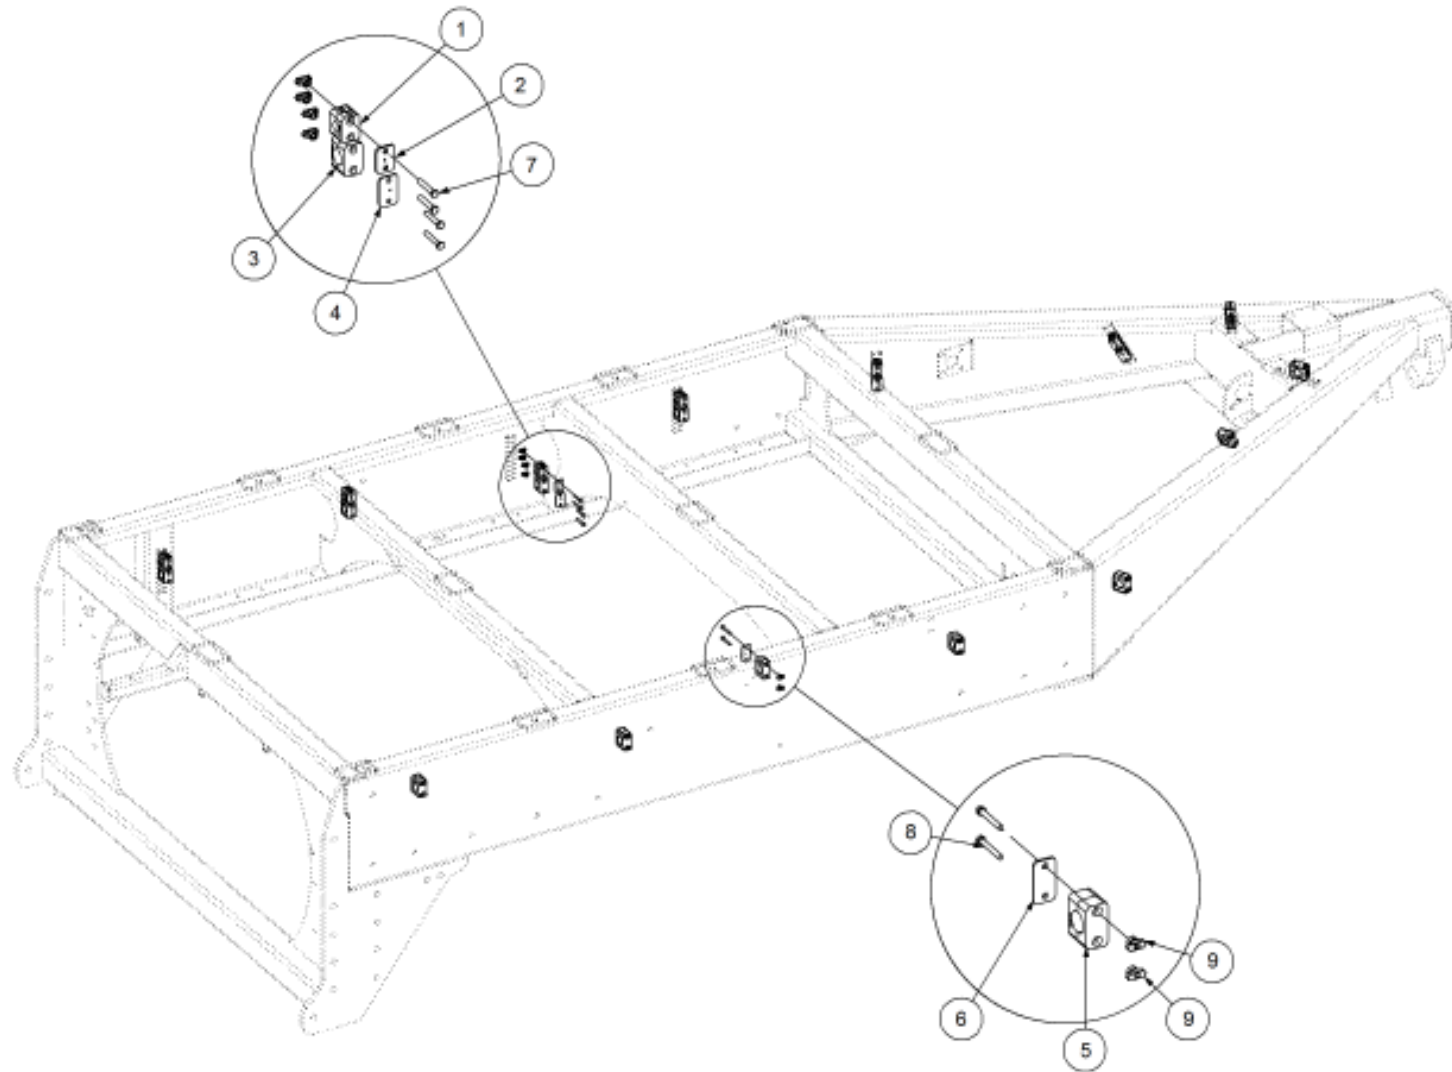

Key	Part Number	Description	Qty
-----	-------------	-------------	-----

P/N 156590005 Stauff Clamp Kit

Key	Part Number	Description	Qty
1	156142160	Clamp Pipe Single 16 Dia	7
2	156162000	Clamp Top Plate	7
3	156143254	Clamp Pipe Single 25.4 Dia	7
4	156163000	Clamp Top Plate	7
5	156144280	Clamp Pipe Single 28 Dia	7
6	156164000	Clamp Top Plate	7
7	050060408	Bolt Hex Hd M6 x 40	28
8	050060458	Bolt Hex Hd M6 x 45	14
9	156180006	Stauff Rail Nut M6	42