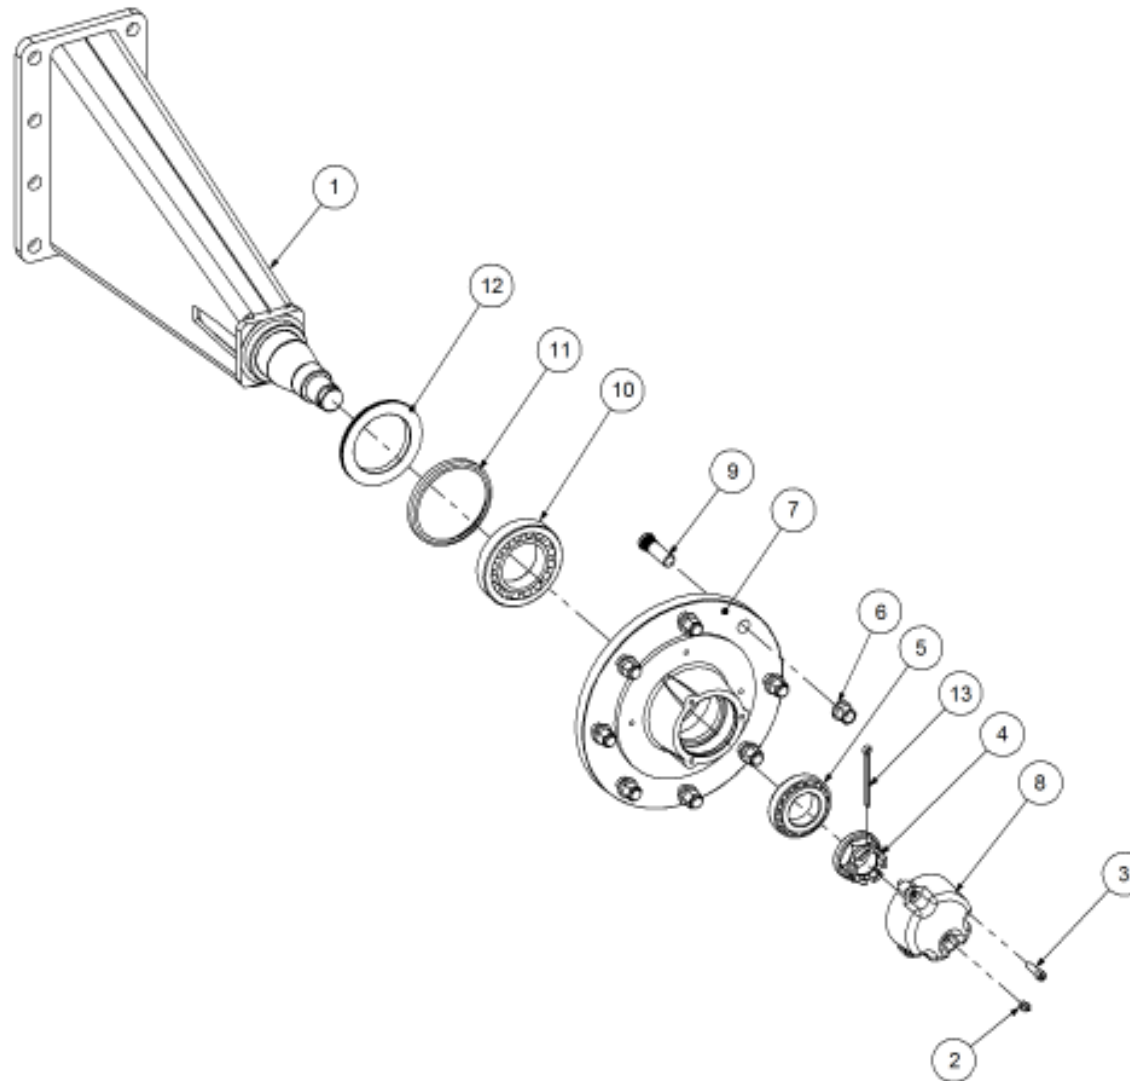

Key	Part Number	Description	Qty
------------	--------------------	--------------------	------------

P/N 243600000 Axle Hub & Stub - Lazy - 3.5T (8 stud) x 3.0m

Key	Part Number	Description	Qty
1	243600001	Axle - Lazy	1
2	111103000	Grease Nipple 1/8" BSP	1
3	060108030	Cap Screw M8 x 30	3
4	249092002	Axle Nut 1-1/2"	1
5	135030210	Bearing Tapered Roller 50 ID	1
6	080161801	Wheel Nut M18	8
7	139075006	Hub - 8 stud	1
8	139075007	Grease Cap	1
9	056180600	Wheel Stud M18	8
10	135030214	Bearing Tapered Roller 70 ID	1
11	139075009	Wear Ring	1
12	139075008	Seal 3-1/2" ID	1
13	092206080	Split Pin 6.3 Dia x 80	1

Key	Part Number	Description	Qty
------------	--------------------	--------------------	------------

P/N 242600000 Axle Hub & Stub - Drive - 3.5T (8 stud) x 3.0m

Key	Part Number	Description	Qty
1	242600001	Axle - Drive	1
2	111103000	Grease Nipple 1/8" BSP	1
3	060108030	Cap Screw M8 x 30	3
4	249092002	Axle Nut 1-1/2"	1
5	080161801	Wheel Nut M18	8
6	139075006	Hub - 8 stud	1
7	139075007	Grease Cap	1
8	056180600	Wheel Stud M18	8
9	249150542	Sprocket Plate 5/8" BS x 60T	1
10	060108050	Cap Screw M8 x 50	4
11	135030210	Bearing Tapered Roller 50 ID	1
12	135030214	Bearing Tapered Roller 70 ID	1
13	139075009	Wear Ring	1
14	139075008	Seal 3-1/2" ID	1
15	000080255	Bolt Hex Hd 5/16" UNC x 1"	1
16	036108000	Spring Washer 5/16" ID	1
17	290000002	Retainer Washer	1
18	115005314	Electric Clutch w/- 18T Sprocket	1
19	092206080	Split Pin 6.3 Dia x 80	1
20	000110505	Bolt Hex Hd 7/16" x 2" UNC	8
21	136220500	Bearing Housing - 4 Bolt	2
22	030130111	Nut 7/16" UNC Nyloc	8
23	290000003	Clutch Shaft	1
24	135520525	Bearing - 1" ID	2
25	115001512	Cable Clamp	2
26	094105000	Pop Rivet 3/16" Steel	2
27	182070830	Key 7 x 8 x 30 Lg	1
28	131210490	Drive Shaft & Universal	1
29	249063000	Chain 5/8" Simplex O'ring	1
30	035111220	Flat Washer 7/16" ID	16
31	240000000	Bush	1
32	111206450	Grease Nipple 1/4" UNF - 45°	2